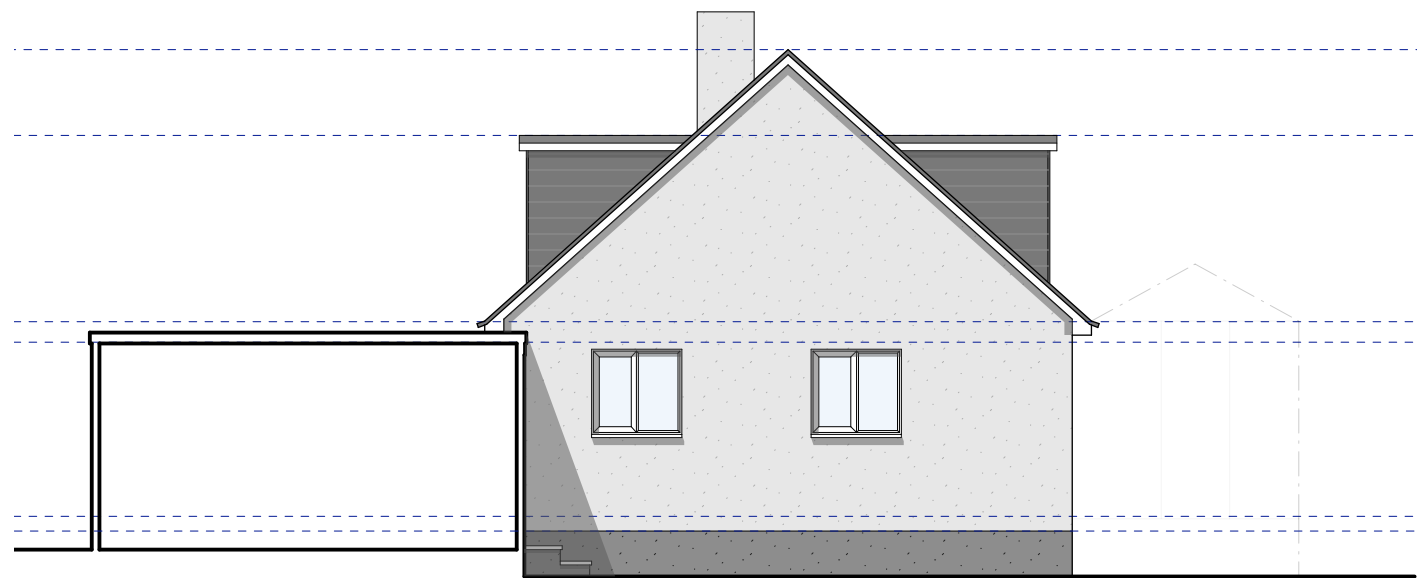

1 EAST ELEVATION
1:100 @ A3

2 NORTH ELEVATION
1:100 @ A3

3 SOUTH ELEVATION
1:100 @ A3

DRAWING TITLE: EXISTING ELEVATIONS		REVISION:	DATE:	BY:	DESCRIPTION:	DRAWING NUMBER: 0318_LIM_EX_3.0	REVISION
PROJECT: LIMESTONES, LYMPSTONE	DATE: NOV 2019					Hilton Barnfield Architects	CHECKED BY:
SCALE: 1:100 @ A3	CLIENT: MICHAEL RICHARDS	PURPOSE OF ISSUE: EXISTING				e: studio@hiltonbarnfield.co.uk	
						www.hiltonbarnfield.co.uk	p: 01392 349 222