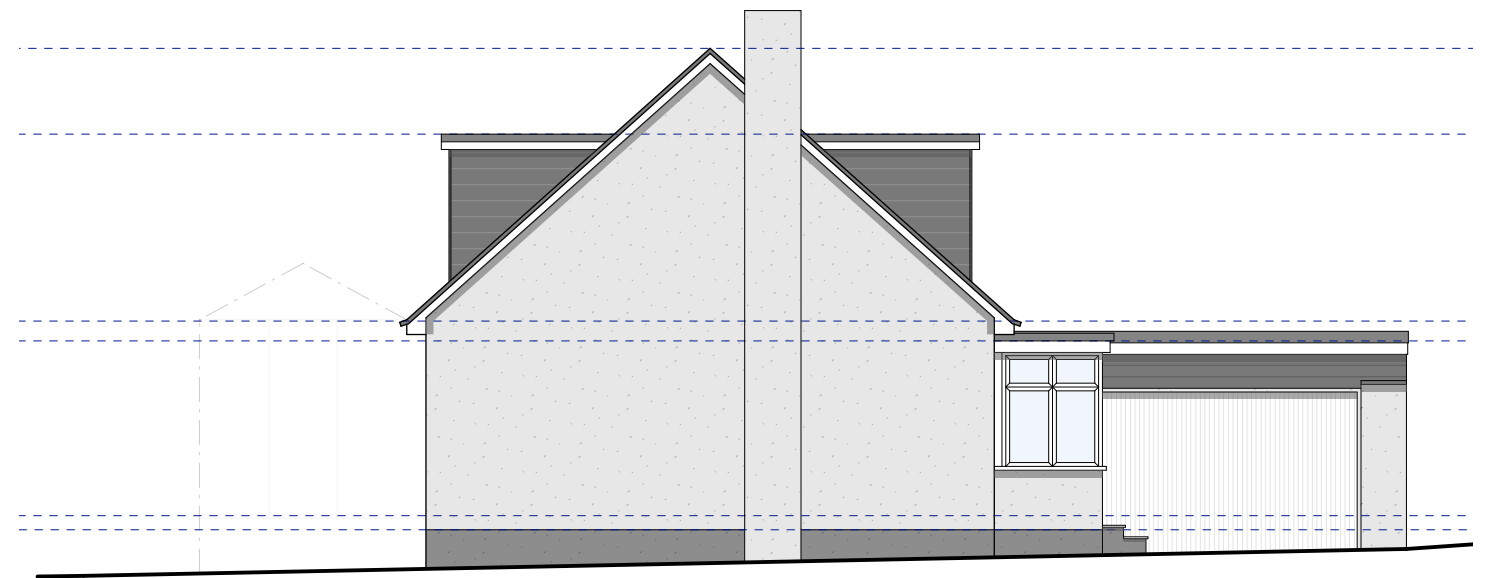

1 EAST ELEVATION
1:100 @ A3

2 NORTH ELEVATION
1:100 @ A3

3 SOUTH ELEVATION
1:100 @ A3

DRAWING TITLE: EXISTING ELEVATIONS		REVISION:	DATE:	BY:	DESCRIPTION:	DRAWING NUMBER: 0318_LIM_EX_3.0	REVISION
PROJECT: LIMESTONES, LYMPSTONE	DATE: NOV 2019					Hilton Barnfield Architects	CHECKED BY:
SCALE: 1:100 @ A3	CLIENT: MICHAEL RICHARDS	PURPOSE OF ISSUE: EXISTING				e: studio@hiltonbarnfield.co.uk	
						www.hiltonbarnfield.co.uk	p: 01392 349 222