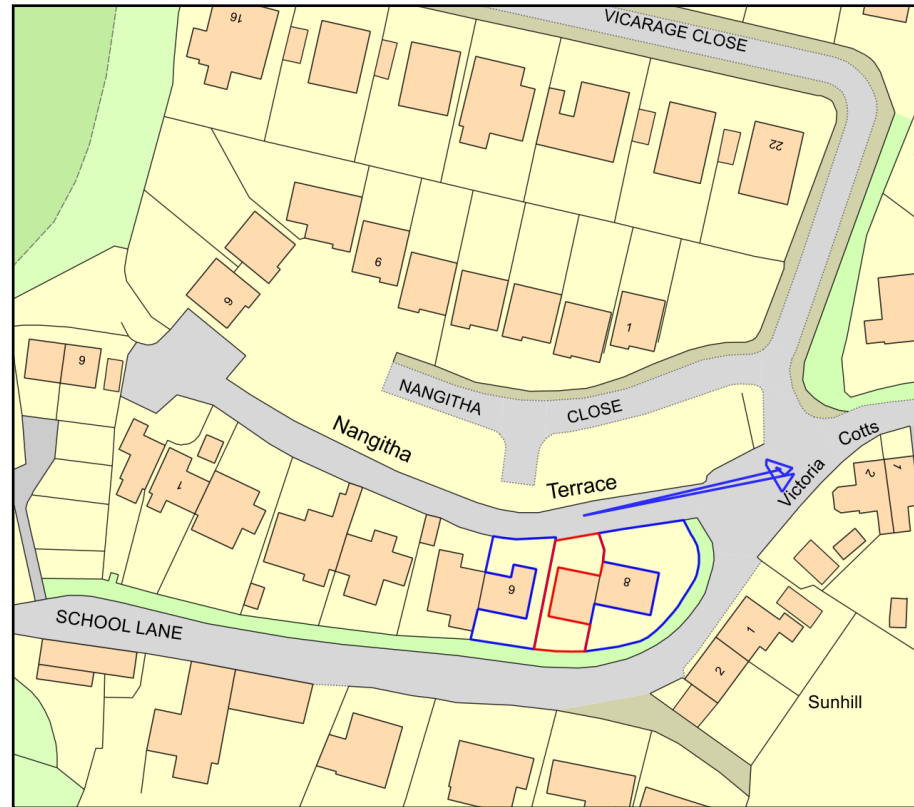

PA21/06157 1:1250

Plan Produced for: Neil Williams

Date Produced: 19 Jul 2021

Plan Reference Number: TQRQM21200112531922

Scale: 1:1250 @ A4