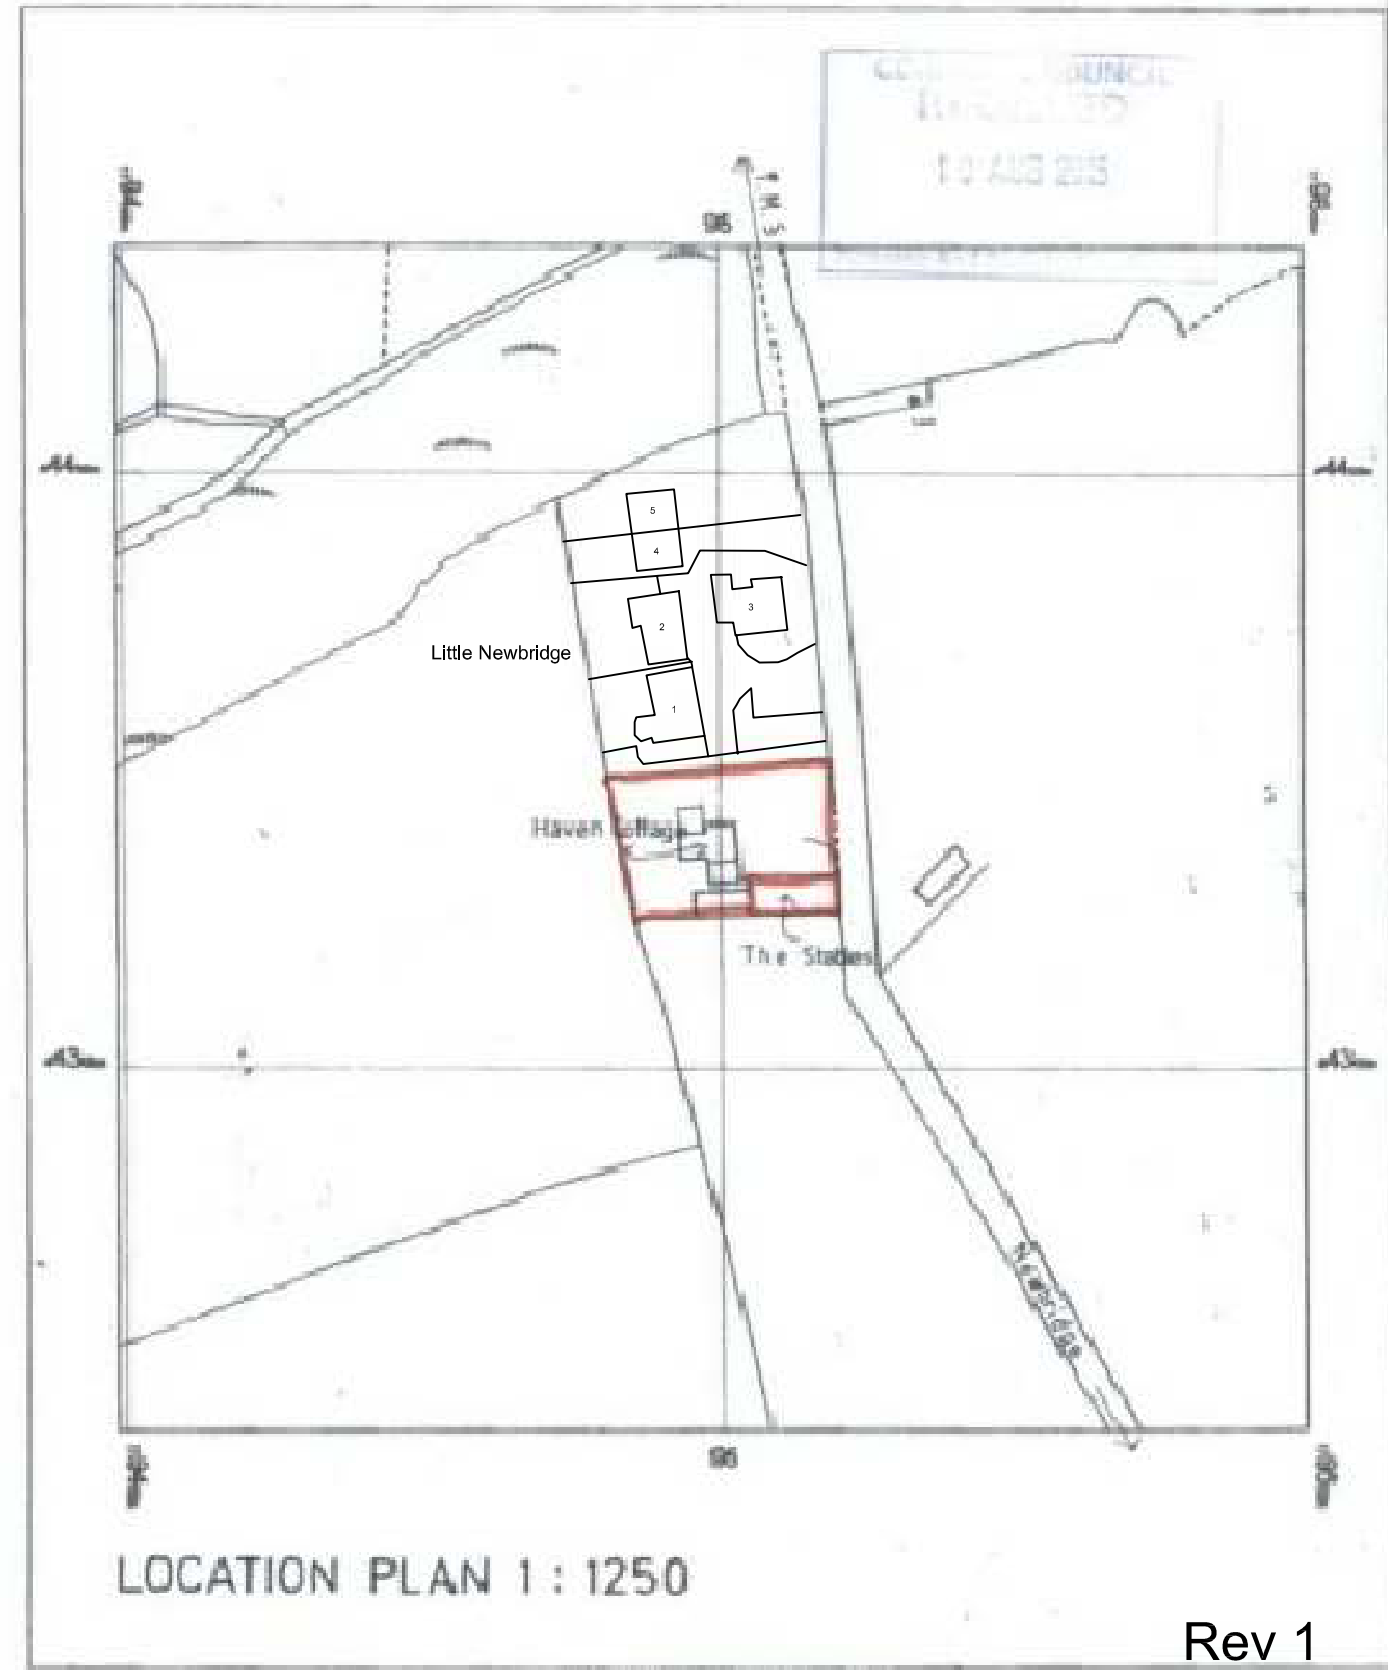

BLOCK PLAN 1: 500

Rev 1

LOCATION AND BLOCK PLAN

THE STABLES, NEWBRIDGE LANE, TRURO

LOCATION PLAN 1: 1250

Rev 1