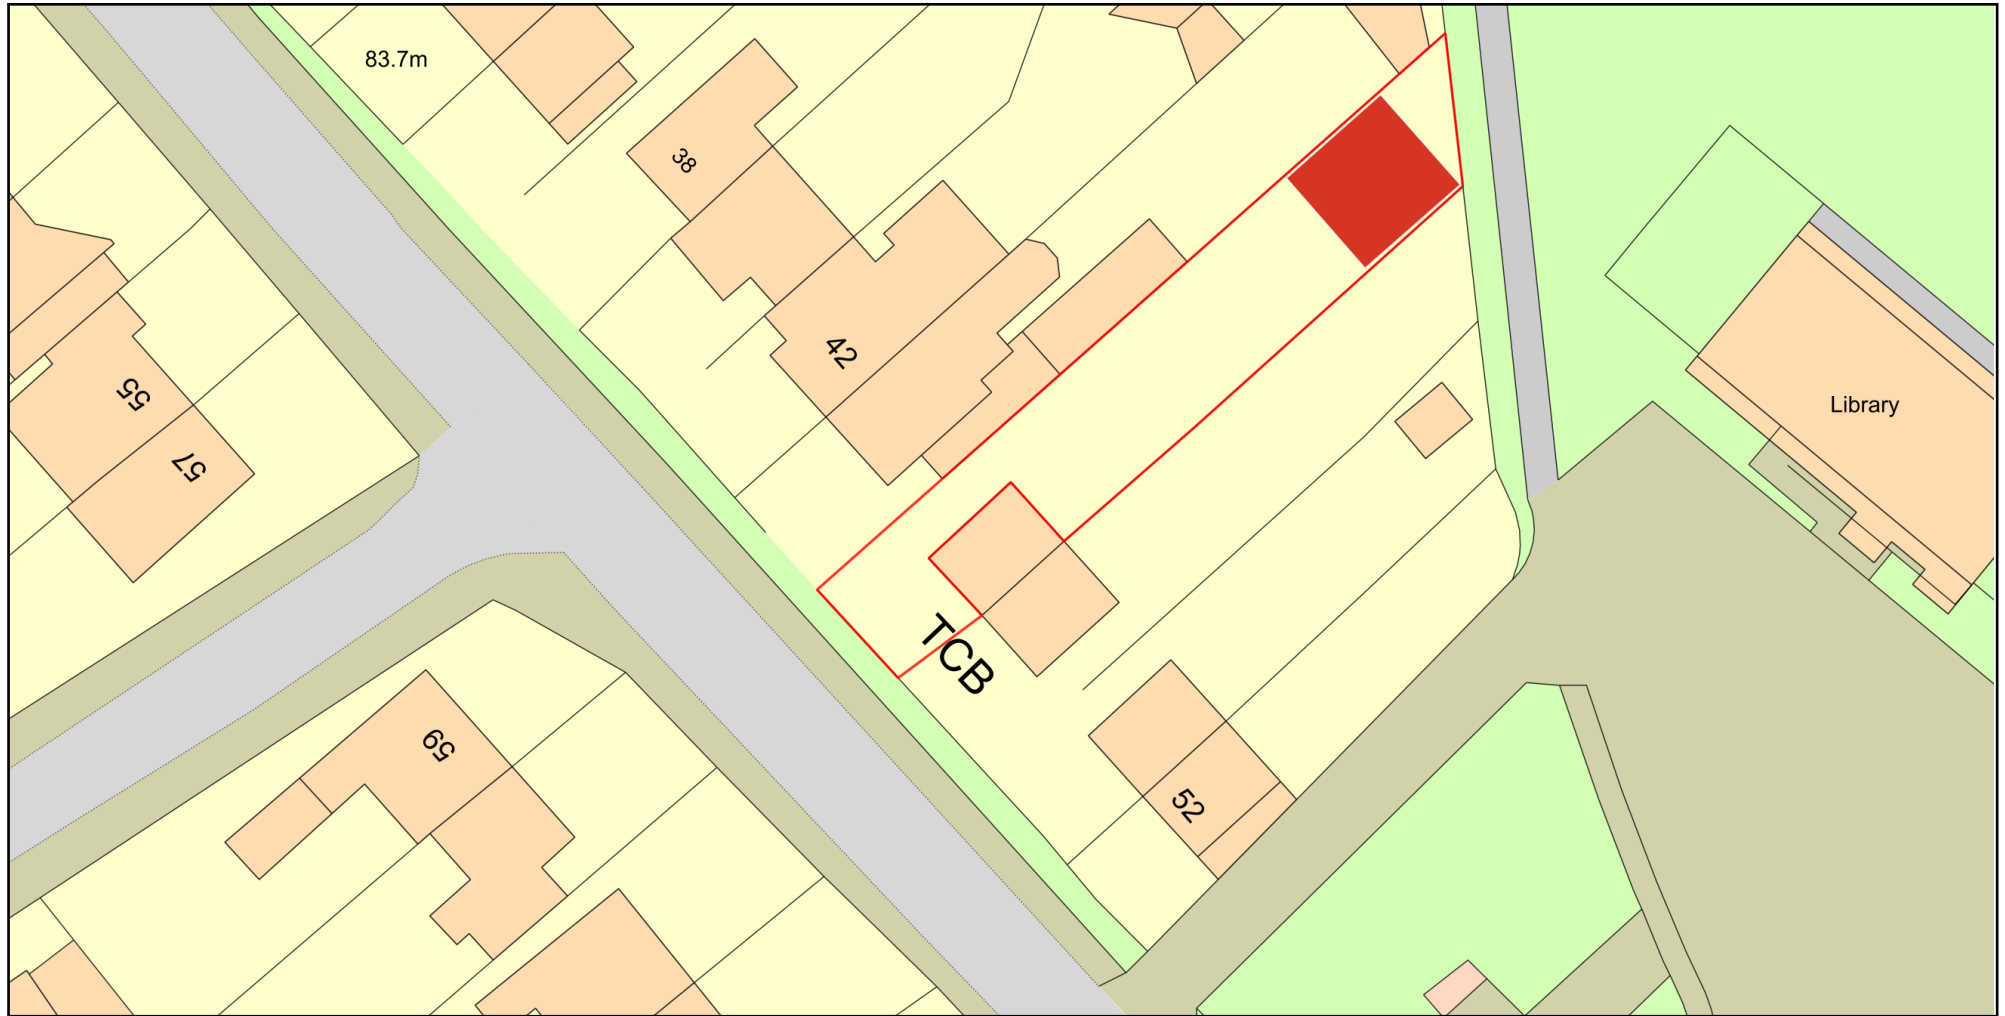

46 station road kirby muxloe leicester

Plan Produced for: jacob allen
Date Produced: 23 Jun 2021
Plan Reference Number: TQRQM21174175645441
Scale: 1:500 @ A4