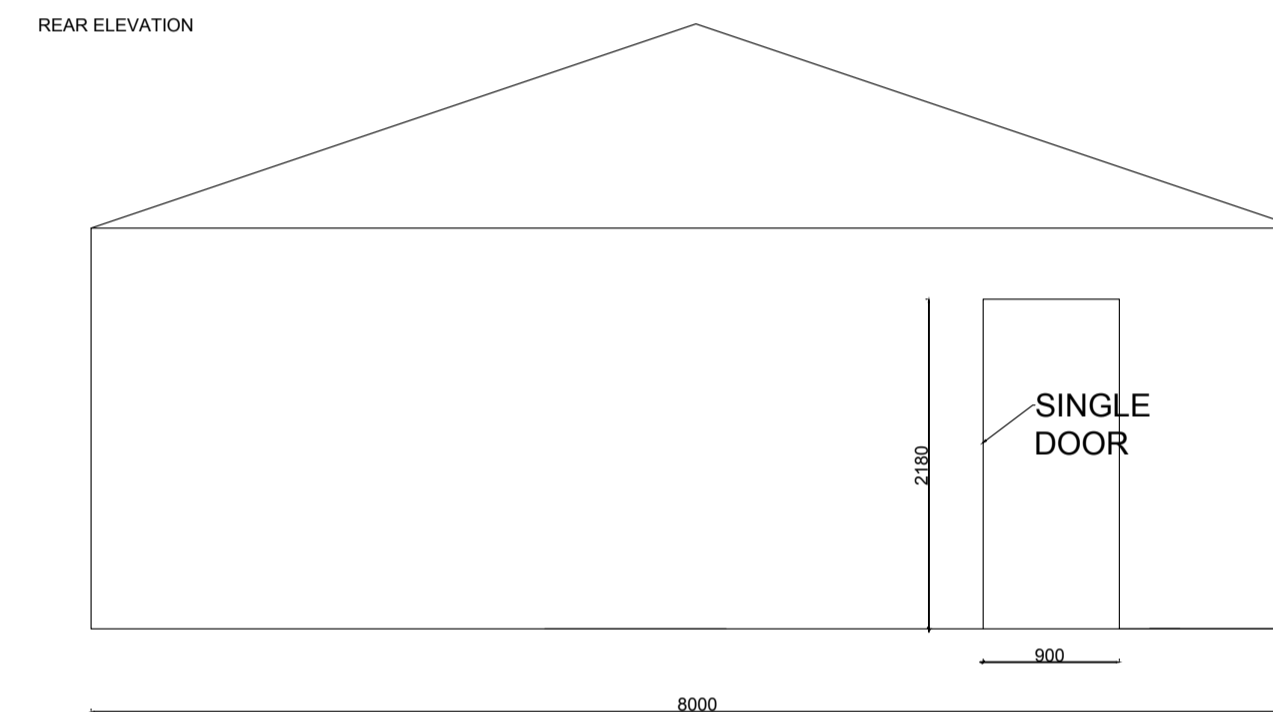

8000

8400

SCALE 1:50

SCALE 1:100

Applicant: Mr. Jacob Allen  
 Site Address: 45, Station Road,  
 Kirby Muxloe,  
 LE9 2EJ  
 Date: 17/07/21