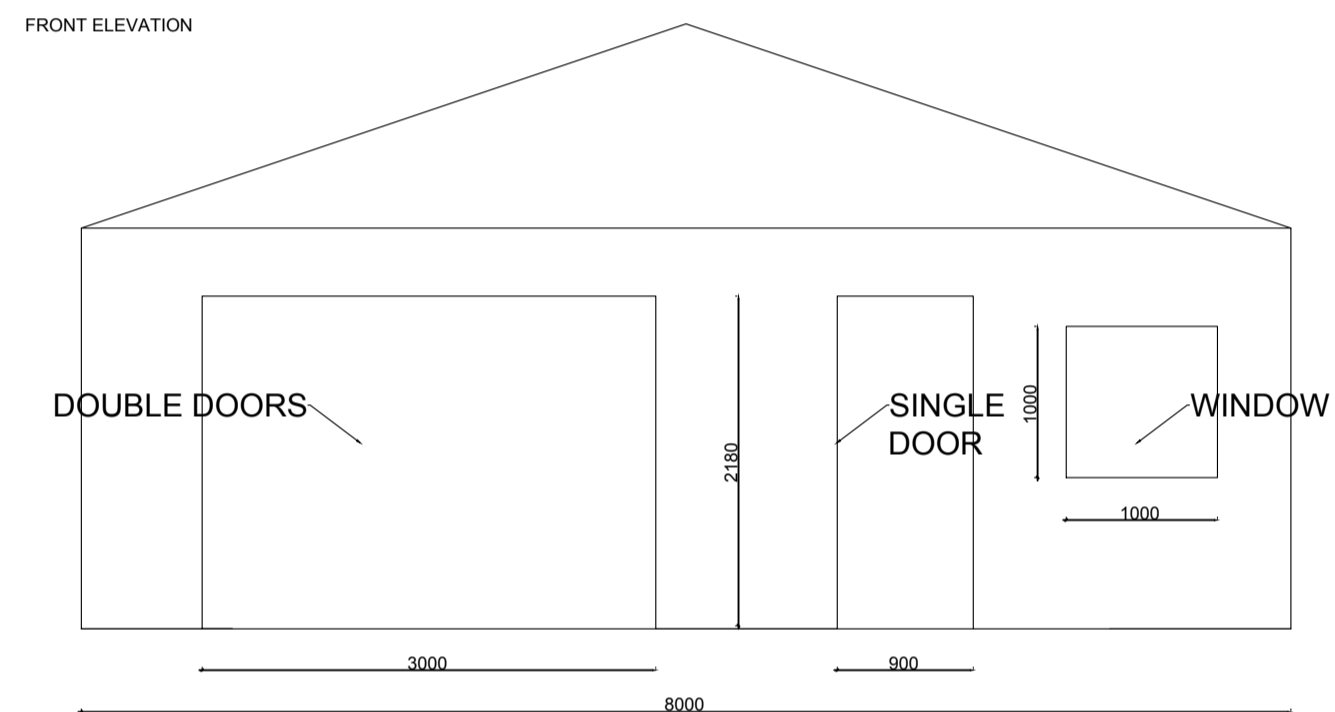

8000

8400

SCALE 1:50

SCALE 1:100

Applicant: Mr. Jacob Allen  
 Site Address: 45, Station Road,  
 Kirby Muxloe,  
 LE9 2EJ  
 Date: 17/07/21