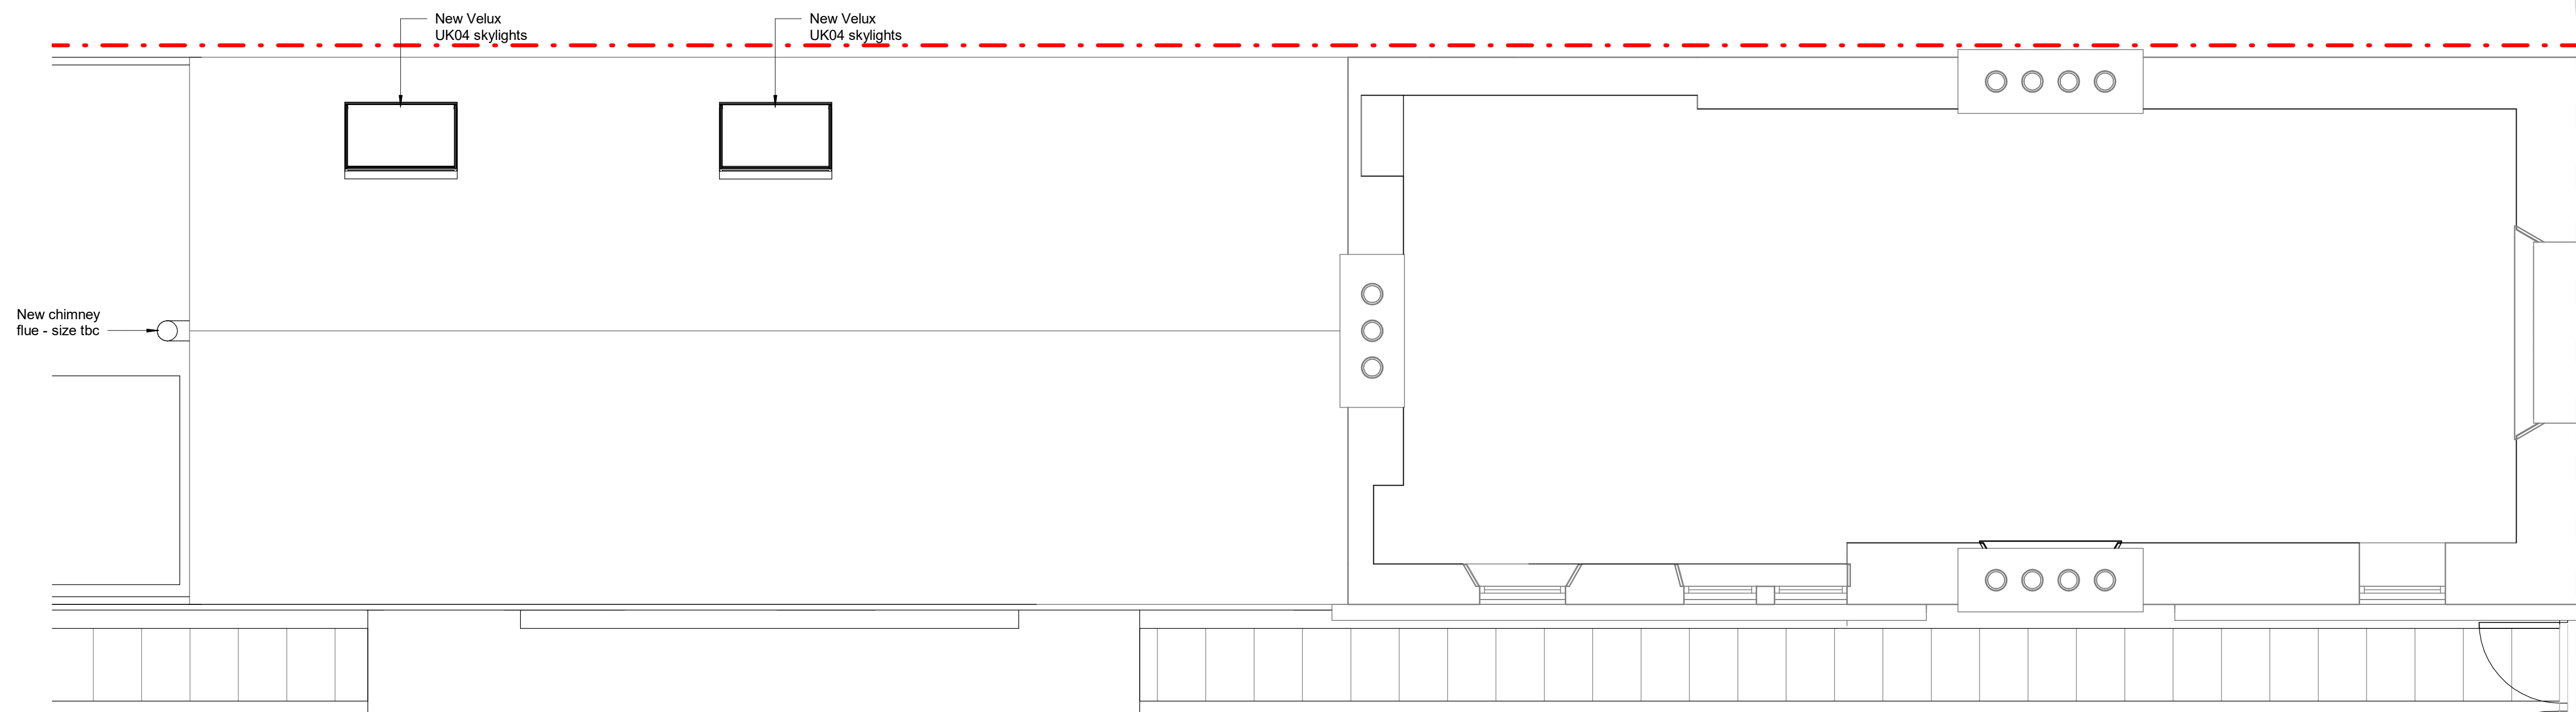

**Scale convertor**

A1 Scale - A3 Scale		A1 Scale - A3 Scale	
1:1	1:2	1:5	1:10
1:10	1:20	1:25	1:50
1:50	1:100	1:100	1:200
1:250	1:500		

Rev.	Date	Amendment
1	27/05/21	First Issue
2	02/07/21	Amendments to external area
3	05/07/21	Minor design amendments

**2 Roof Plan**  
1 : 50

**1 Ground Floor Plan**  
1 : 50

OB2-XX-DR-A(1)-103

**oberlanders**  
 Project Name  
 Dirty Events  
 Craft Brewery  
 Innerleithen

Title  
**Proposed Floor & Roof Plans**

Status  
**Planning**  
 Project no. - Drawing no. - Rev  
 2677-A-OBE-XX-DR-A(1)-101-3-  
 Drawn By  
 AT  
 Draw date  
 28/03/21  
 Scales @ A1  
 1 : 50