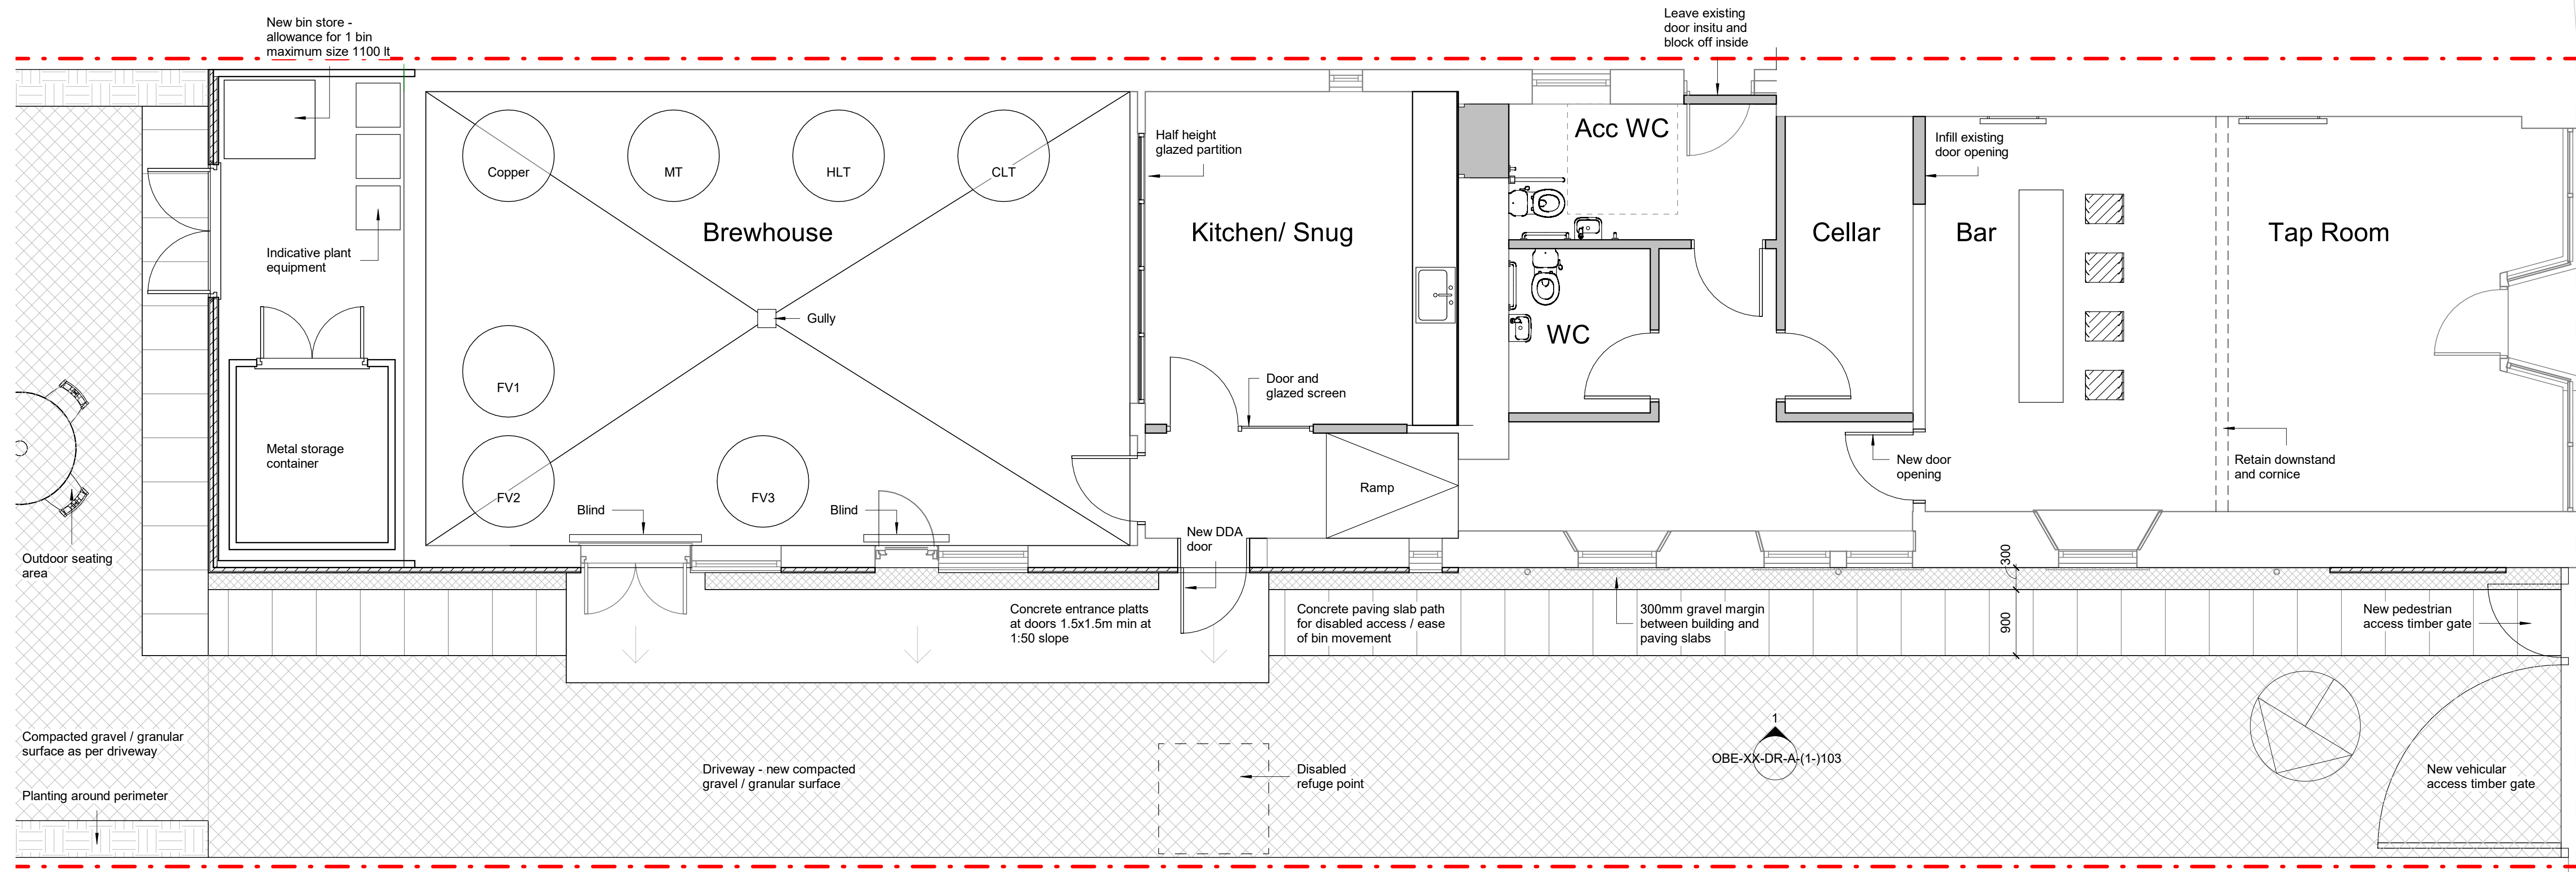

**Scale convertor**

A1 Scale - A3 Scale		A1 Scale - A3 Scale	
1:1	1:2	1:5	1:10
1:10	1:20	1:25	1:50
1:50	1:100	1:100	1:200
1:250	1:500		

Rev.	Date	Amendment
1	27/05/21	First Issue
2	02/07/21	Amendments to external area
3	05/07/21	Minor design amendments

**2 Roof Plan**  
1 : 50

**1 Ground Floor Plan**  
1 : 50

OB2-XX-DR-A(1)-103

**oberlanders**  
 Project Name  
 Dirty Events  
 Craft Brewery  
 Innerleithen

Title  
**Proposed Floor & Roof Plans**

Status  
**Planning**  
 Project no. - Drawing no. - Rev  
 2677-A-OBE-XX-DR-A(1)-101-3-  
 Drawn By  
 AT  
 Draw date  
 28/03/21  
 Scales @ A1  
 1 : 50