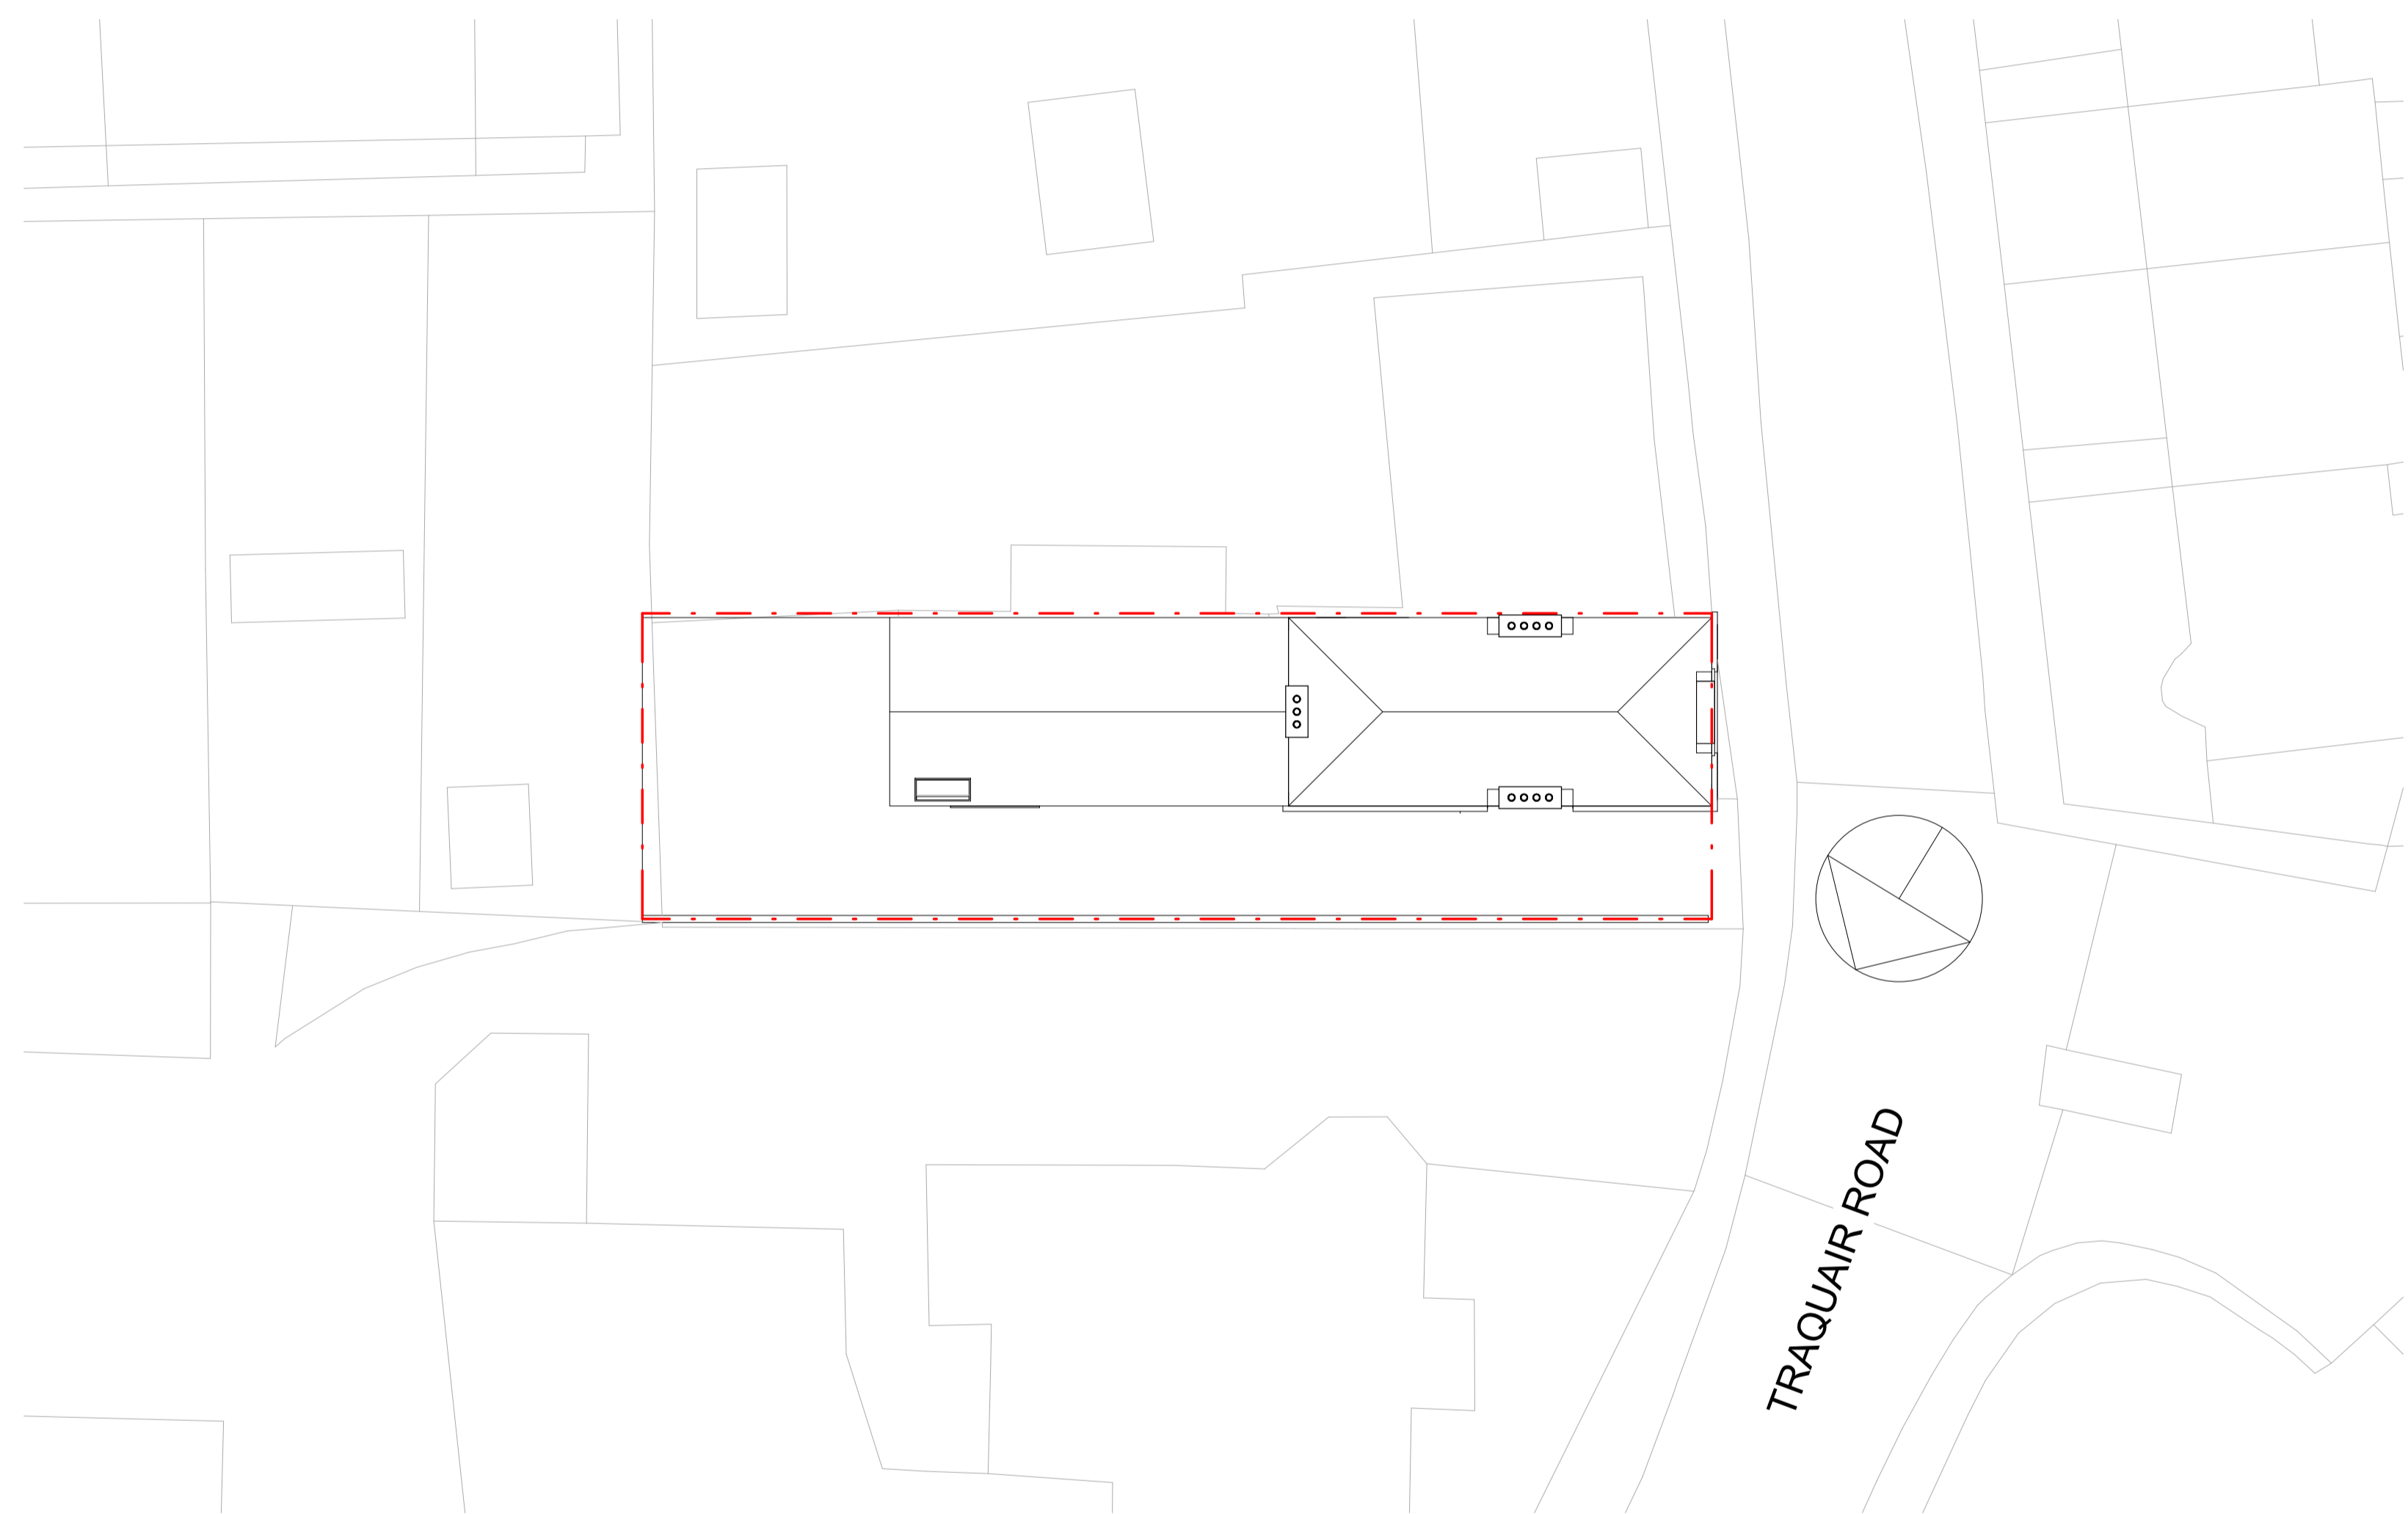

Scale convertor			
A1 Scale - A3 Scale		A1 Scale - A3 Scale	
1:1	1:2	1:5	1:10
1:10	1:20	1:25	1:50
1:50	1:100	1:100	1:200
1:250	1:500		

Rev.	Date	Amendment
1	27/05/21	First Issue

**1** Site Plan  
1 : 200

**oberlanders**

Project Name  
 Dirty Events  
 Craft Brewery  
 Innerleithen

Title  
 Existing  
 Site Plan

Status  
**Planning**

Project no. - Drawing no. - Rev  
 2677-A-OBE-XX-DR-A-(0-)101-1-

Drawn By AT	<b>Oberlanders Architects LLP</b> 1/4 Waverley Chambers Laphoe Vale Galashiels TD1 1BW T: 0131 225 9070 E: mail@oberlanders.co.uk
Draw date 05/25/21	
Scales @ A1 1 : 200	<a href="http://www.oberlanders.co.uk">www.oberlanders.co.uk</a>