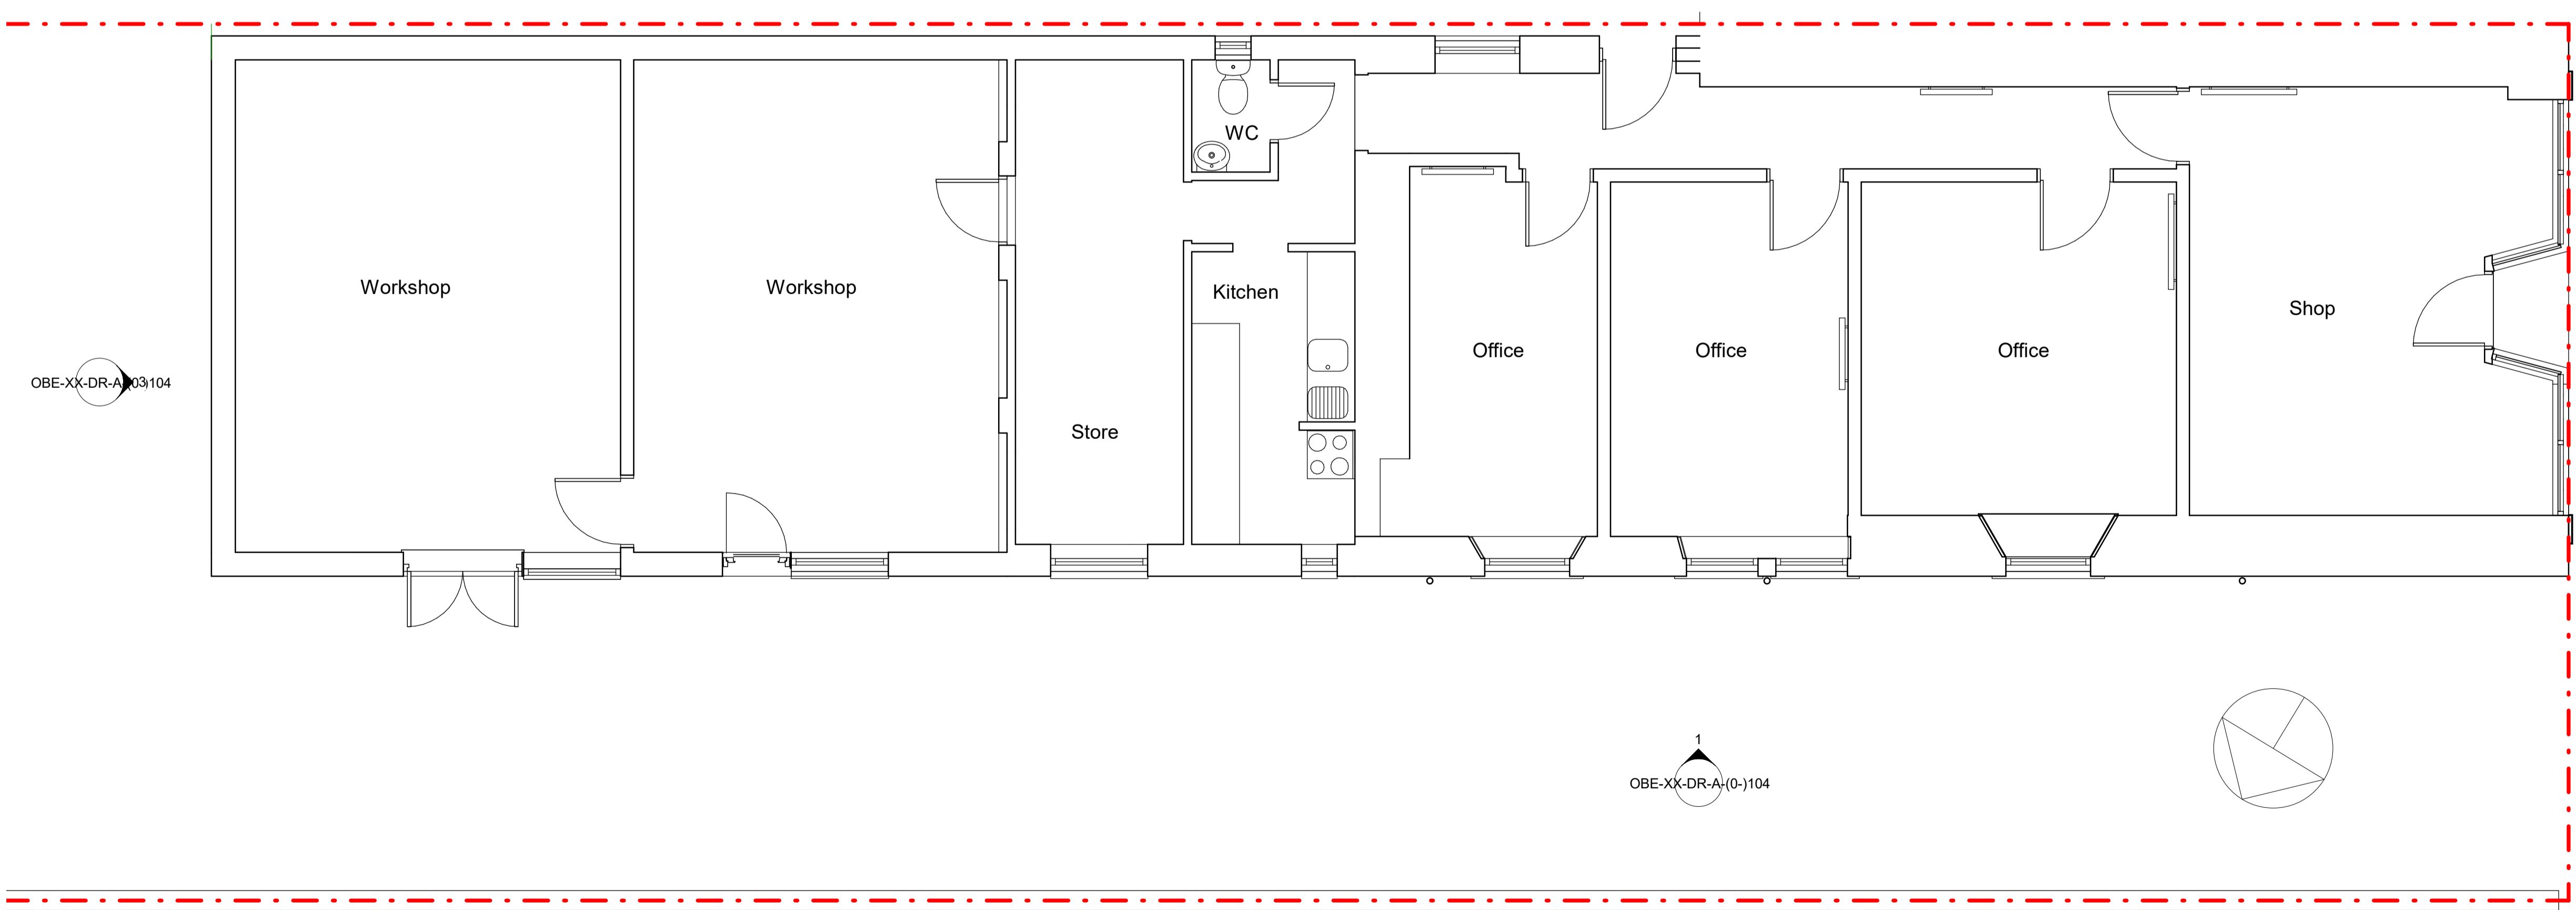

Scale convertor			
A1 Scale - A3 Scale		A1 Scale - A3 Scale	
1:1	1:2	1:5	1:10
1:10	1:20	1:25	1:50
1:50	1:100	1:100	1:200
1:250	1:500		

Rev.	Date	Amendment
1	27/05/21	First Issue

2 Roof Plan
1 : 50

1 Ground Floor Plan
1 : 50

OB2-XX-DR-A(0-104)

OB2-XX-DR-A(0-104)

1
OB2-XX-DR-A(0-104)

oberlanders

Project Name
Dirtly Events
Craft Brewery
Innerleithen

Title
Existing
Ground Floor & Roof Plans

Status
Preliminary

Project no. - Drawing no. - Rev
2677-OBE-XX-DR-A-(0-)102-1-