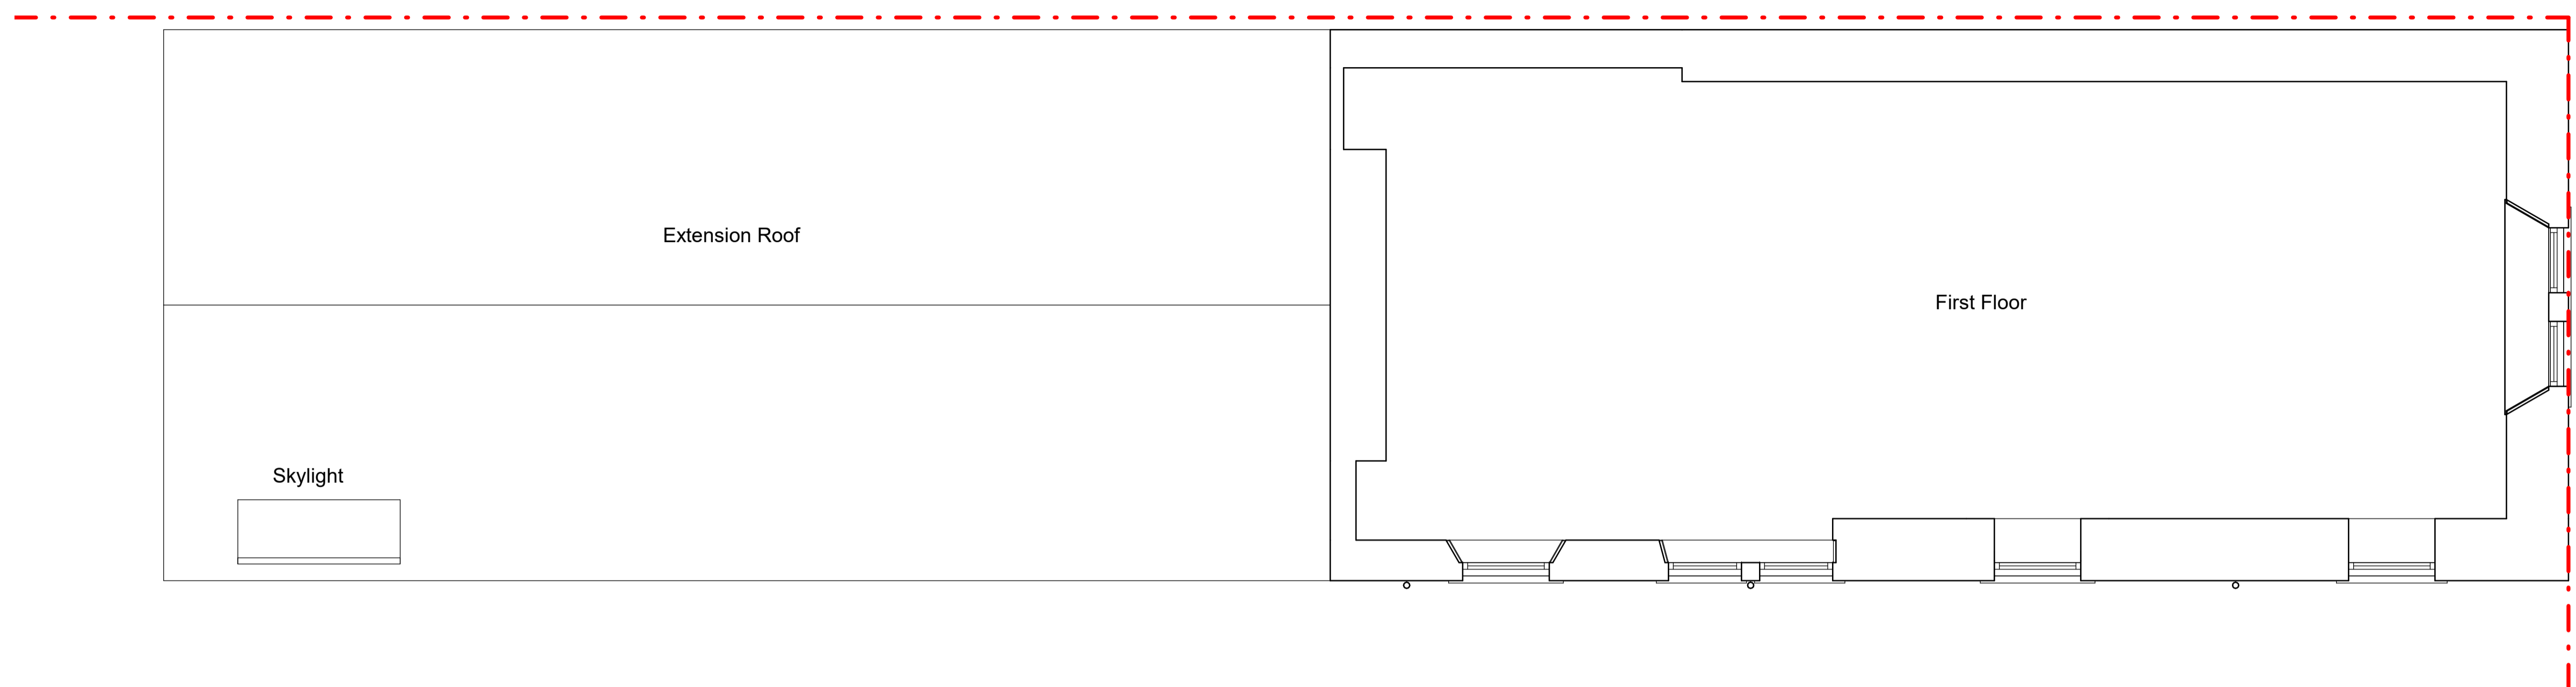

Scale convertor			
A1 Scale - A3 Scale		A1 Scale - A3 Scale	
1:1	1:2	1:5	1:10
1:10	1:20	1:25	1:50
1:50	1:100	1:100	1:200
1:250	1:500		

Rev.	Date	Amendment
1	27/05/21	First Issue

2 Roof Plan
1 : 50

1 Ground Floor Plan
1 : 50

OB2-XX-DR-A(0-104)

OB2-XX-DR-A(0-104)

1
OB2-XX-DR-A(0-104)

oberlanders

Project Name
Dirtly Events
Craft Brewery
Innerleithen

Title
Existing
Ground Floor & Roof Plans

Status
Preliminary

Project no. - Drawing no. - Rev
2677-OBE-XX-DR-A-(0-)102-1-