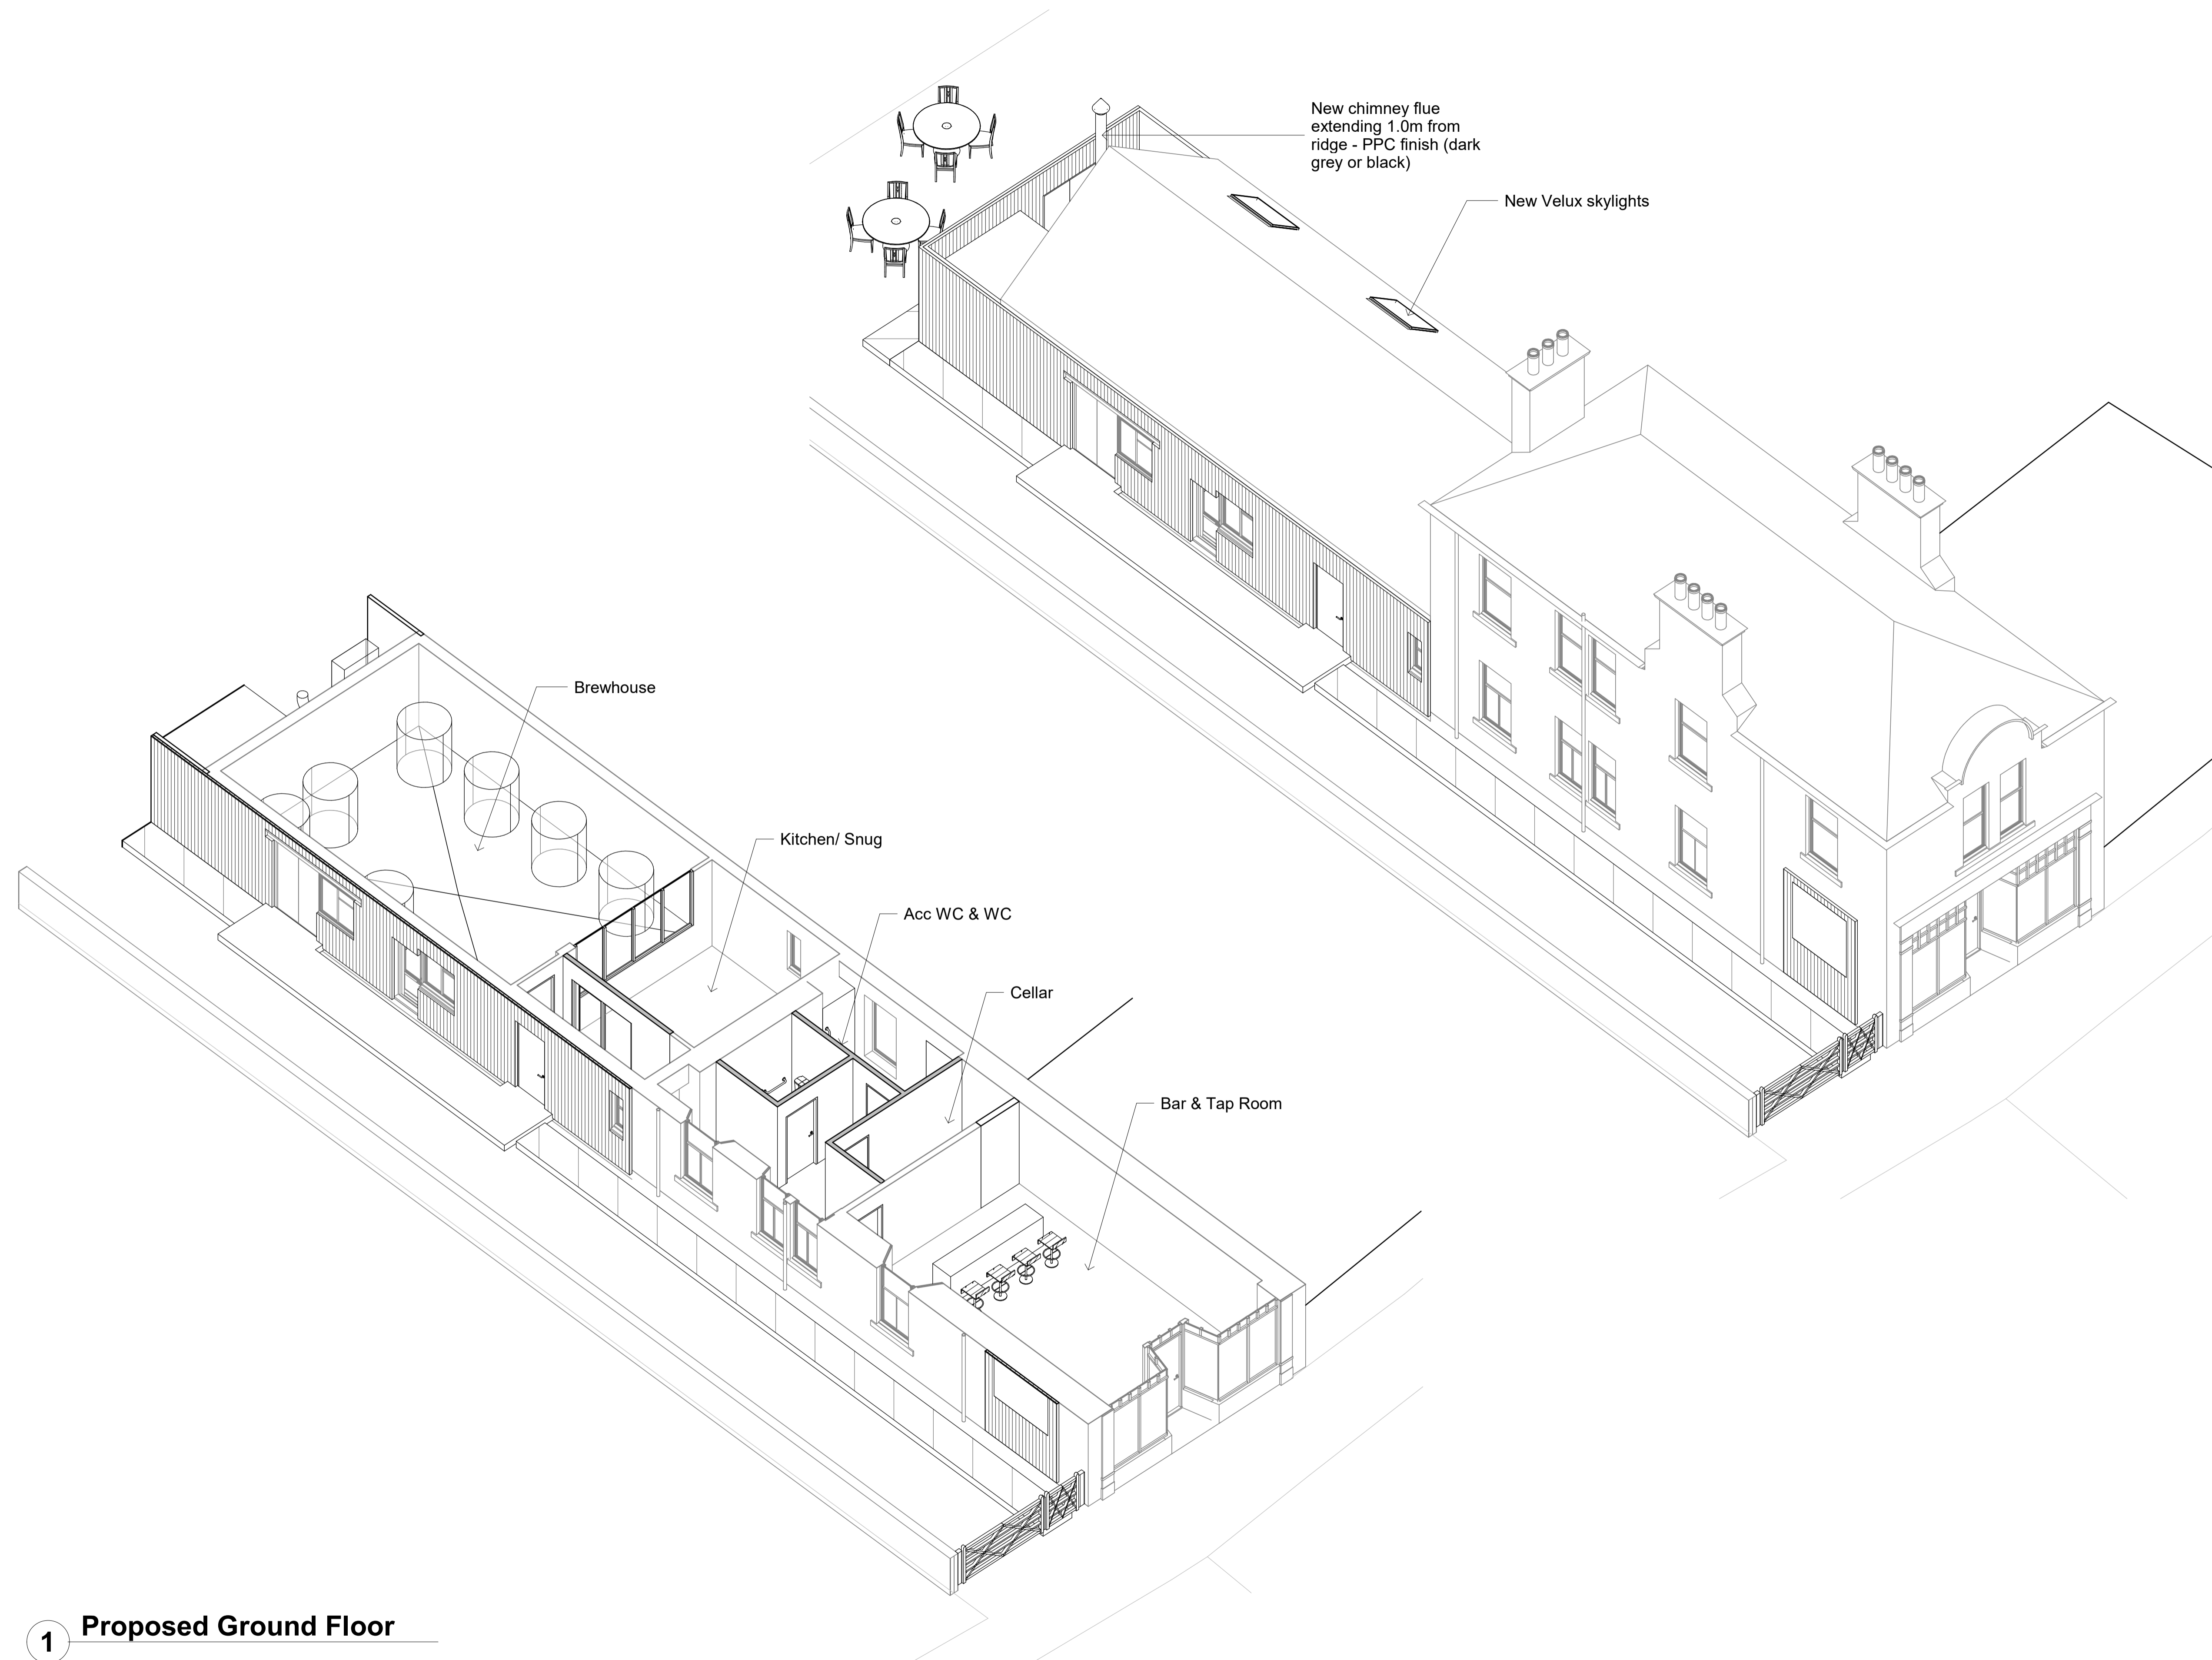

Scale convertor			
A1 Scale - A3 Scale		A1 Scale - A3 Scale	
1:1	1:2	1:5	1:10
1:10	1:20	1:25	1:50
1:50	1:100	1:100	1:200
1:250	1:500		

Rev.	Date	Amendment
1	27/05/21	First Issue
2	02/07/21	Amendments to external area
3	05/07/21	Minor design amendments

**1 Proposed Ground Floor**

Project Name  
**Dirty Events**  
 Craft Brewery  
 Innerleithen

Title  
**Axonometric**  
 Proposed

Status  
**Planning**

Project no. - Drawing no. - Rev  
**2677-OBE-XX-DR-A-(1-)-102-3-**