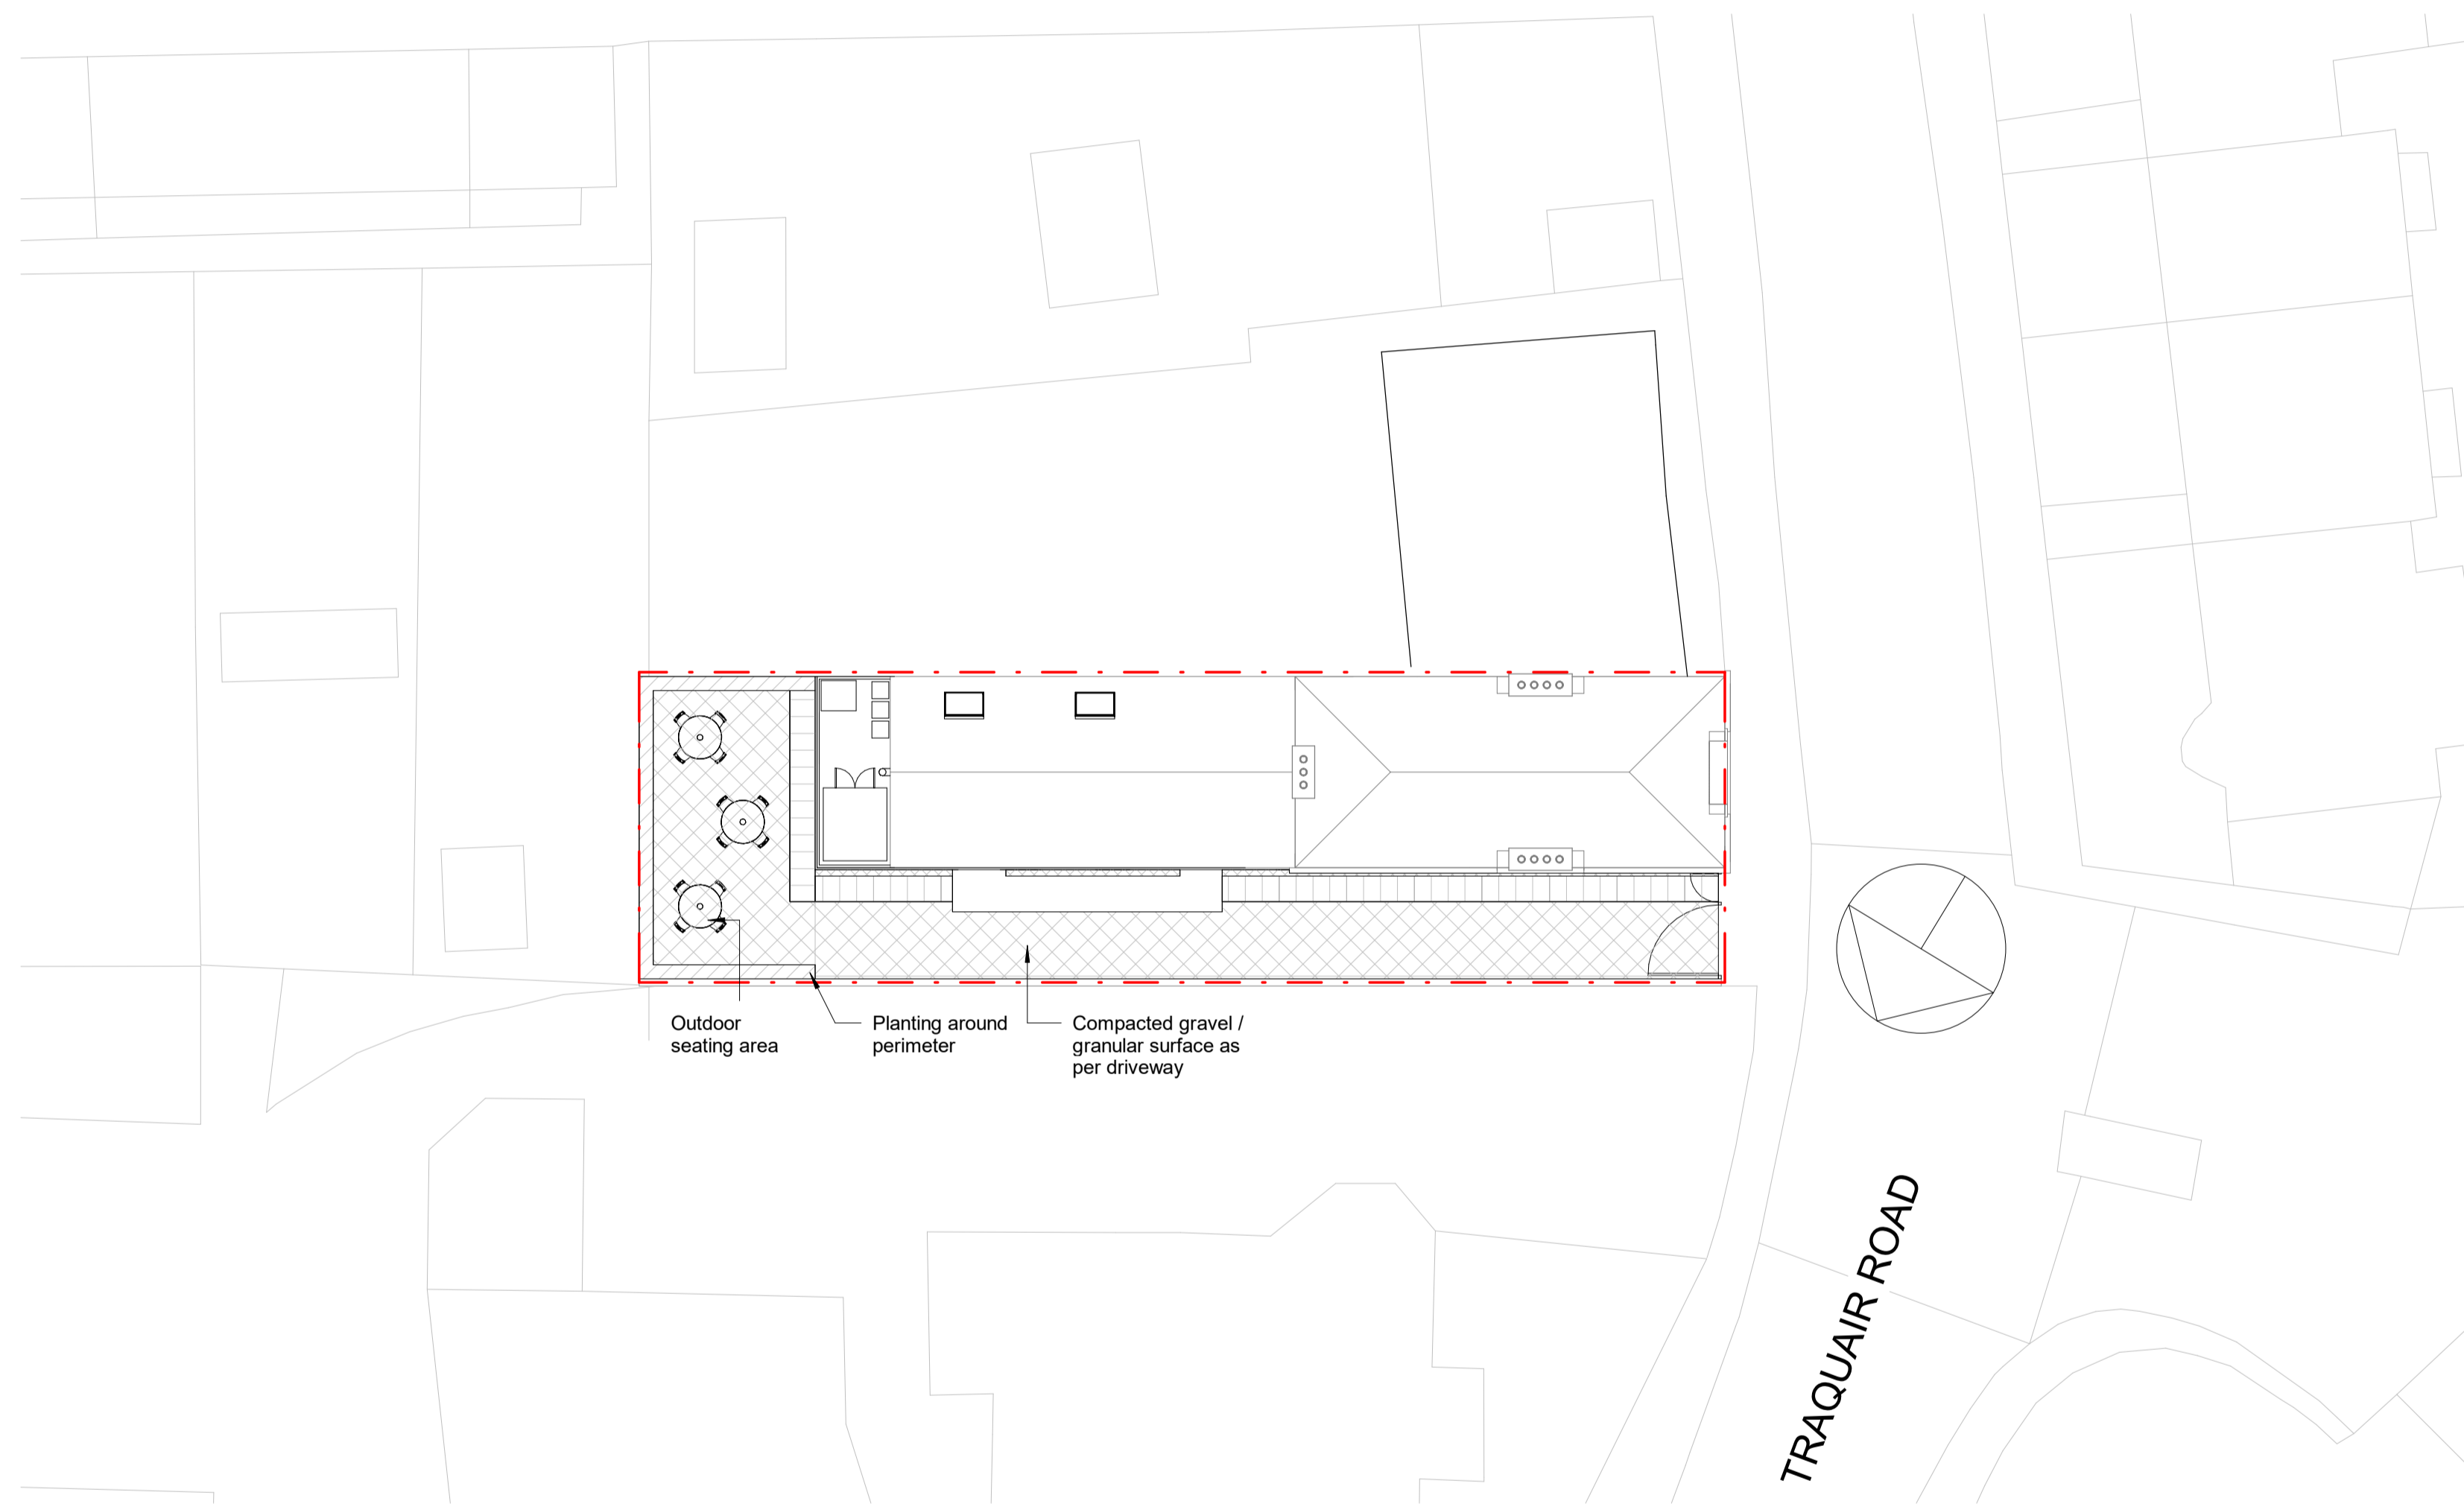

Scale convertor			
A1 Scale - A3 Scale		A1 Scale - A3 Scale	
1:1	1:2	1:5	1:10
1:10	1:20	1:25	1:50
1:50	1:100	1:100	1:200
1:250	1:500		

Rev.	Date	Amendment
1	27/05/21	First Issue
2	02/07/21	Amendments to external area
3	05/07/21	Minor design amendments

**1 Site Plan**  
1 : 200

**oberlanders**

Project Name  
**Dirty Events  
 Craft Brewery  
 Innerleithen**

Title  
**Proposed  
 Site Plan**

Status  
**Planning**

Project no. - Drawing no. - Rev  
**2677-A-OBE-XX-DR-A-(1-)-100-3-**

Drawn By <b>AM</b>	<b>Oberlanders Architects LLP</b>
Drawn date <b>30/03/21</b>	1/4 Waverley Chambers Laphoe Vale Galashiels TD1 1BW T: 0131 225 9070 E: mail@oberlanders.co.uk
Scales @ A1 <b>1 : 200</b>	<b>www.oberlanders.co.uk</b>