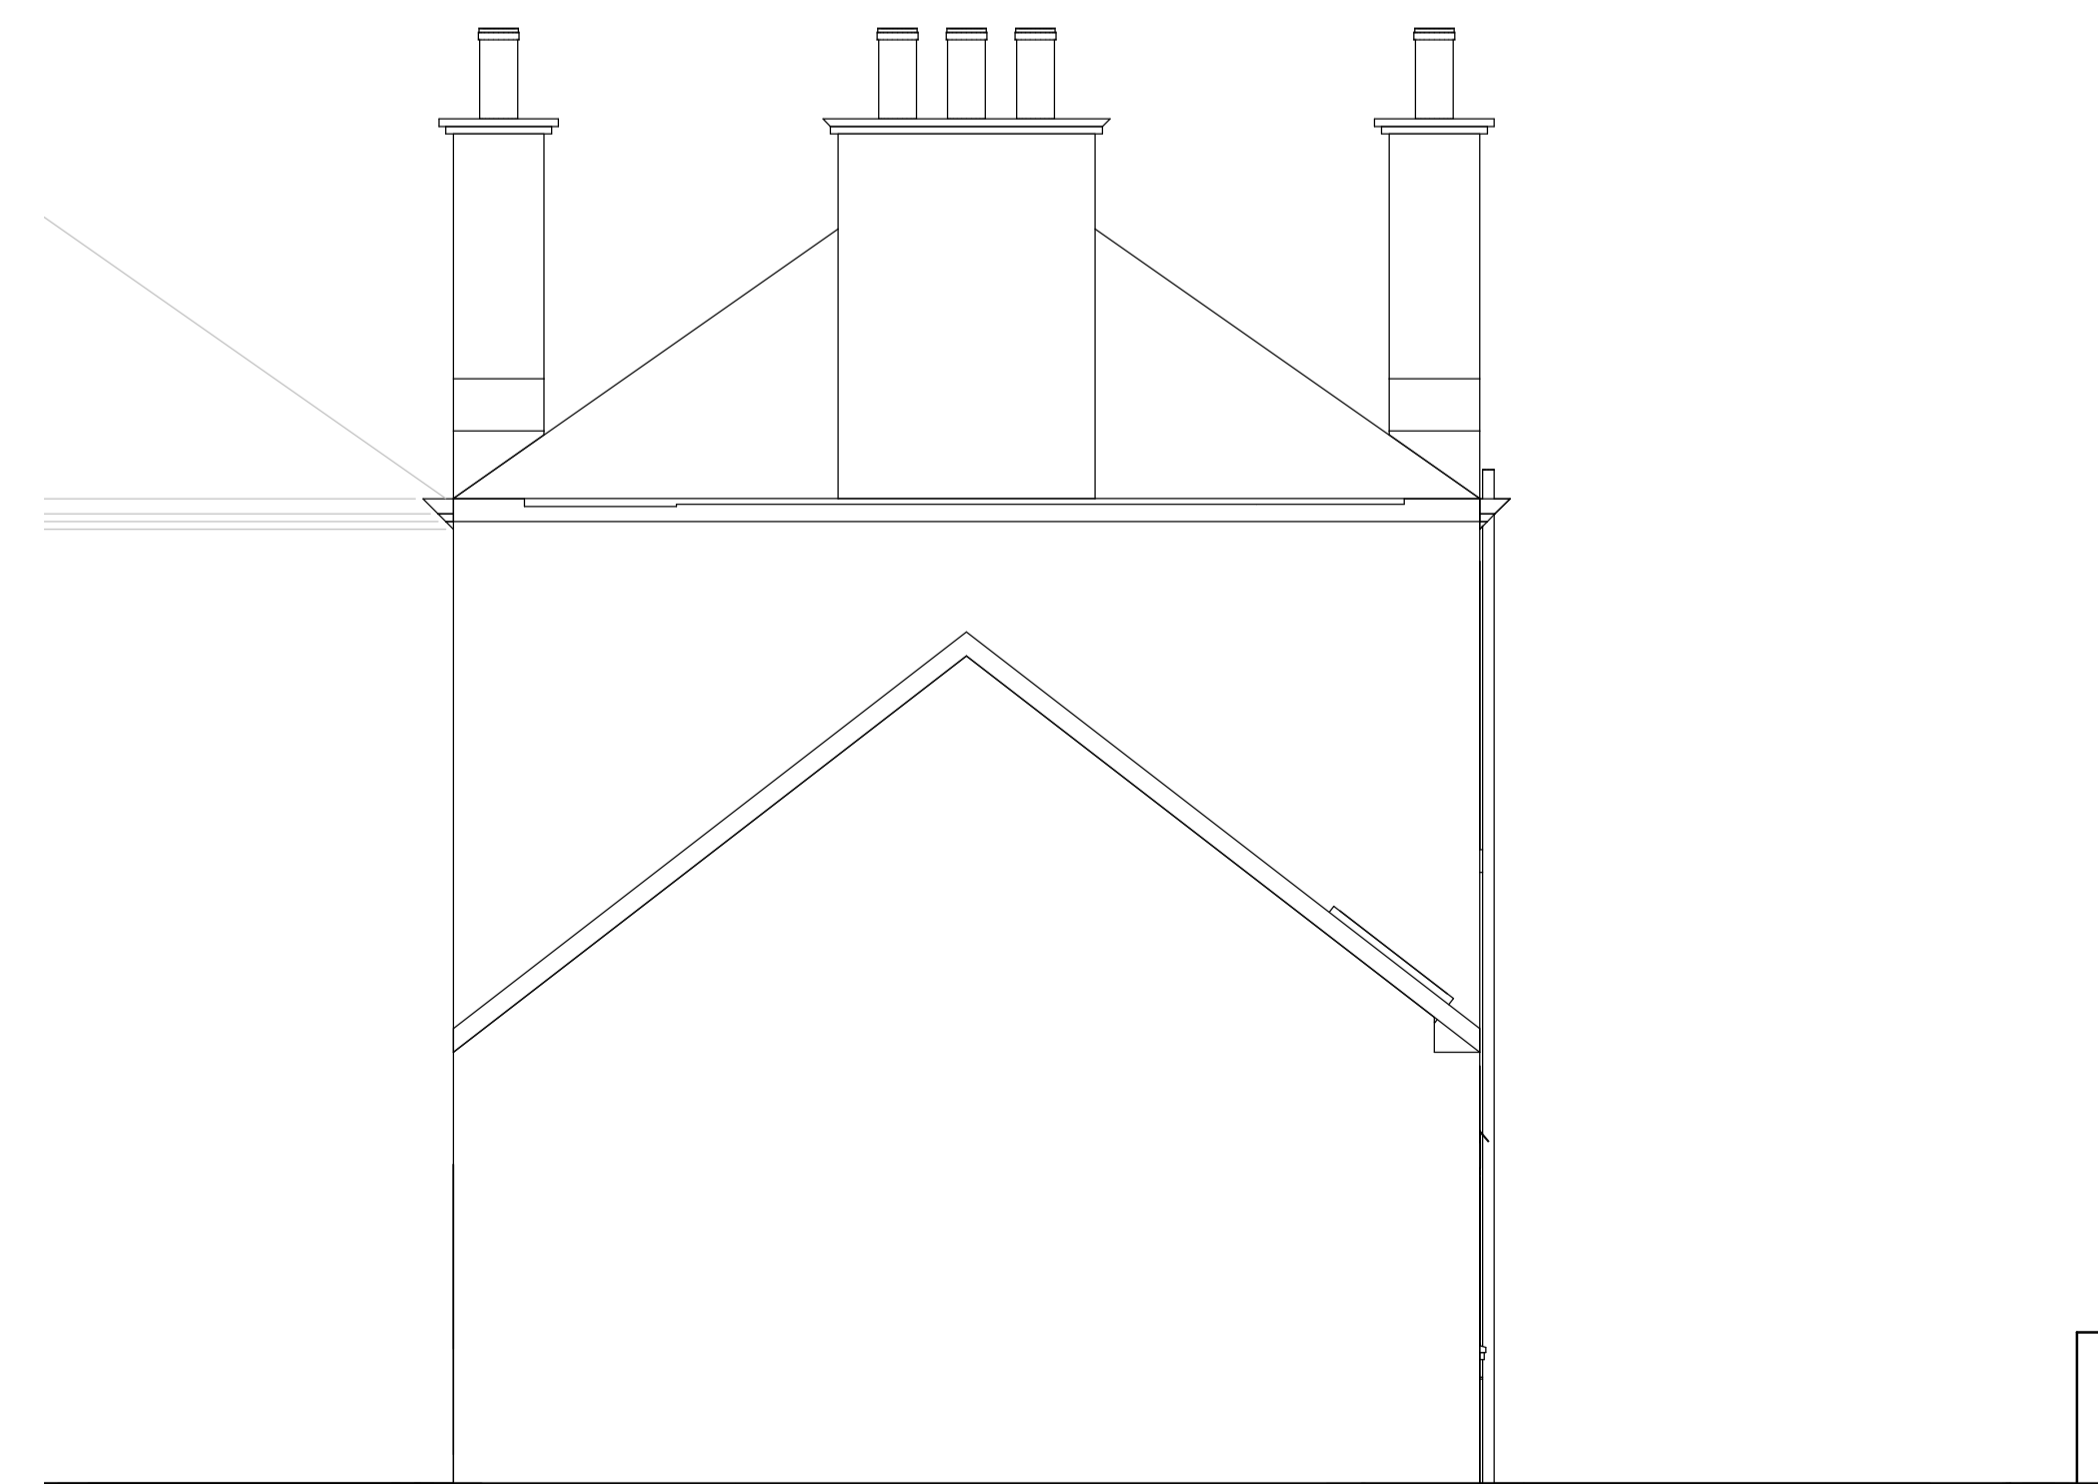

3 Back Elevation
1 : 50

oberlanders

Project Name
Dirty Events
Craft Brewery
Innerleithen

Title
Existing
Elevations

Status
Planning

Project no. - Drawing no. - Rev

2677-A-OBE-XX-DR-A-(0-)104-1-

Drawn By
AT Oberlanders Architects LLP