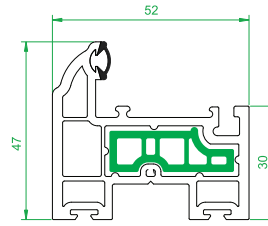

**4001**  
Outer Frame

**4002**  
Small Sash

**4003**  
Medium Sash

**4005**  
150mm Cill

**4006**  
185mm Cill

**4007**  
225mm Cill

**4008**  
24mm Ovolo Co Ex  
Glazing Bead

**4009**  
24mm Square Co Ex  
Glazing Bead

**4010**  
Interlock

**4012**  
Sash Stop

**4013**  
Sash Stop with upstand

**4101**  
Astragal Bar

**4120**  
20mm Add On

**4401**  
Thermal Insert  
For 4001 Outer Frame

**4402**  
Thermal Insert  
For 4003 Medium Sash