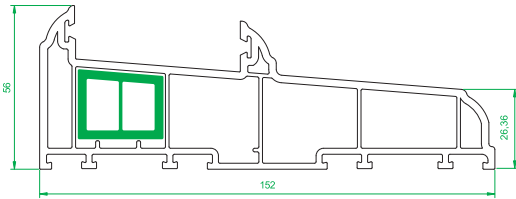

**4001**  
Outer Frame

**4002**  
Small Sash

**4003**  
Medium Sash

**4005**  
150mm Cill

**4006**  
185mm Cill

**4007**  
225mm Cill

**4008**  
24mm Ovolo Co Ex  
Glazing Bead

**4009**  
24mm Square Co Ex  
Glazing Bead

**4010**  
Interlock

**4012**  
Sash Stop

**4013**  
Sash Stop with upstand

**4101**  
Astragal Bar

**4120**  
20mm Add On

**4401**  
Thermal Insert  
For 4001 Outer Frame

**4402**  
Thermal Insert  
For 4003 Medium Sash