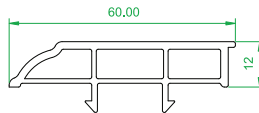

**4001**  
Outer Frame

**4002**  
Small Sash

**4003**  
Medium Sash

**4005**  
150mm Cill

**4006**  
185mm Cill

**4007**  
225mm Cill

**4008**  
24mm Ovolo Co Ex  
Glazing Bead

**4009**  
24mm Square Co Ex  
Glazing Bead

**4010**  
Interlock

**4012**  
Sash Stop

**4013**  
Sash Stop with upstand

**4101**  
Astragal Bar

**4120**  
20mm Add On

**4401**  
Thermal Insert  
For 4001 Outer Frame

**4402**  
Thermal Insert  
For 4003 Medium Sash