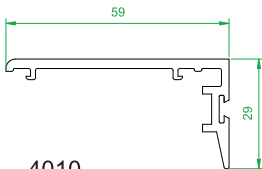

**4001**  
Outer Frame

**4002**  
Small Sash

**4003**  
Medium Sash

**4005**  
150mm Cill

**4006**  
185mm Cill

**4007**  
225mm Cill

**4008**  
24mm Ovolo Co Ex  
Glazing Bead

**4009**  
24mm Square Co Ex  
Glazing Bead

**4010**  
Interlock

**4012**  
Sash Stop

**4013**  
Sash Stop with upstand

**4101**  
Astragal Bar

**4120**  
20mm Add On

**4401**  
Thermal Insert  
For 4001 Outer Frame

**4402**  
Thermal Insert  
For 4003 Medium Sash