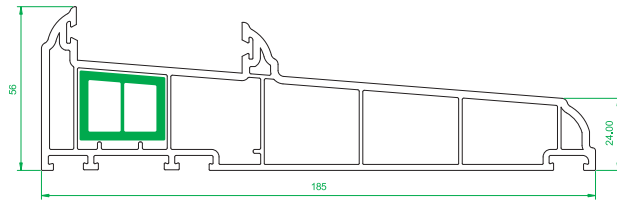

**4001**  
Outer Frame

**4002**  
Small Sash

**4003**  
Medium Sash

**4005**  
150mm Cill

**4006**  
185mm Cill

**4007**  
225mm Cill

**4008**  
24mm Ovolo Co Ex  
Glazing Bead

**4009**  
24mm Square Co Ex  
Glazing Bead

**4010**  
Interlock

**4012**  
Sash Stop

**4013**  
Sash Stop with upstand

**4101**  
Astragal Bar

**4120**  
20mm Add On

**4401**  
Thermal Insert  
For 4001 Outer Frame

**4402**  
Thermal Insert  
For 4003 Medium Sash