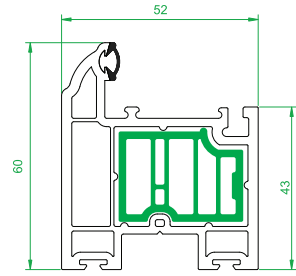

**4001**  
Outer Frame

**4002**  
Small Sash

**4003**  
Medium Sash

**4005**  
150mm Cill

**4006**  
185mm Cill

**4007**  
225mm Cill

**4008**  
24mm Ovolo Co Ex  
Glazing Bead

**4009**  
24mm Square Co Ex  
Glazing Bead

**4010**  
Interlock

**4012**  
Sash Stop

**4013**  
Sash Stop with upstand

**4101**  
Astragal Bar

**4120**  
20mm Add On

**4401**  
Thermal Insert  
For 4001 Outer Frame

**4402**  
Thermal Insert  
For 4003 Medium Sash