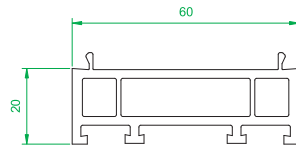

**4001**  
Outer Frame

**4002**  
Small Sash

**4003**  
Medium Sash

**4005**  
150mm Cill

**4006**  
185mm Cill

**4007**  
225mm Cill

**4008**  
24mm Ovolo Co Ex  
Glazing Bead

**4009**  
24mm Square Co Ex  
Glazing Bead

**4010**  
Interlock

**4012**  
Sash Stop

**4013**  
Sash Stop with upstand

**4101**  
Astragal Bar

**4120**  
20mm Add On

**4401**  
Thermal Insert  
For 4001 Outer Frame

**4402**  
Thermal Insert  
For 4003 Medium Sash