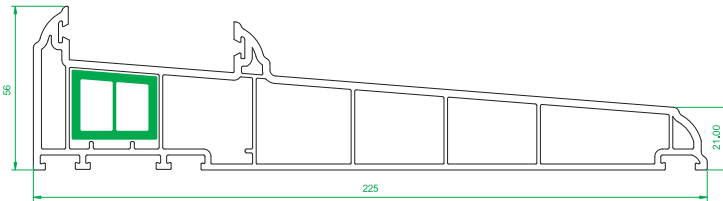

**4001**  
Outer Frame

**4002**  
Small Sash

**4003**  
Medium Sash

**4005**  
150mm Cill

**4006**  
185mm Cill

**4007**  
225mm Cill

**4008**  
24mm Ovolo Co Ex  
Glazing Bead

**4009**  
24mm Square Co Ex  
Glazing Bead

**4010**  
Interlock

**4012**  
Sash Stop

**4013**  
Sash Stop with upstand

**4101**  
Astragal Bar

**4120**  
20mm Add On

**4401**  
Thermal Insert  
For 4001 Outer Frame

**4402**  
Thermal Insert  
For 4003 Medium Sash