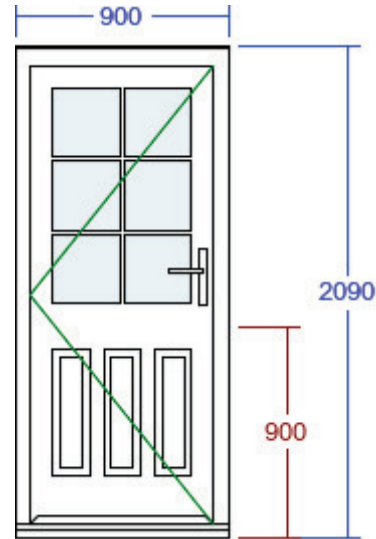

Item: 7

ENTRANCE DOOR IN FINGER JOINTED REDWOOD

Quantity: 1

Style: IN-A-Polstead

Item Reference: GF.D1 - Utility

Quote Ref: 991/1 V1

Key Features:

DRAWING NOTES: VIEWED FROM OUTSIDE. ARROW DENOTES HINGE POSITION.
DRAWINGS DO NOT DEPICT KNOCKERS, SPY HOLES, SECURITY CHAINS OR DOORKNOBS. REFER TO BROCHURE FOR FULL GLAZING CONFIGURATIONS.

Detailed Specification:

Overall Width (mm)	900	Head Drip	Yes	Door Sash Glass Pattern	Clear
Overall Height (mm)	2090	Head Drip Horns	No	Glass Type	4mm Toughened
Frame Head Size	75mm	Factory Fit Head Drip	Yes		
Stiles & Rails	110mm			Door Panel(s)	Raised & Fielded
		Cill Type	Projecting Cill		
Feature Mould	Bevel	Cill	145mm x 35mm (inc. in overall ht)	Door Sash Glazing Features	Astragal Squares
Mid-Rail Height (mm)	900	Cill Horns	No	Size Of Bar	18mm
		Cill Species	Finger Jointed Redwood		
Hinge Side	Left	Factory Fit Cill	Yes	Door Handle	Chatsworth - Black Lever/Lever (Dark Kaba)
Door Opens	In	Add On to Head	10mm (included in overall size)	Door Knocker	No
Door Sash Style	Polstead	Add On to Head Position	Above Head Drip	Letterbox	None
		Add On to Bottom	None	Security Chain	None
Colour	Signal White (RAL 9003)	Add On to Left	None	Thumb Turn Required	Yes (Dark Kaba)
		Add On to Right	None		
		Factory Fit Add Ons	Yes	FSC Certified	Yes
		Trickle Vent Quantity	1		
		Trickle Vent Size	EA 3000		
		Trickle Vent Location	Head of Frame		
		External Grille Colour	White		
		Threshold Board Required	No		
		Hinge Colour	Black		
		Threshold Colour	Black		