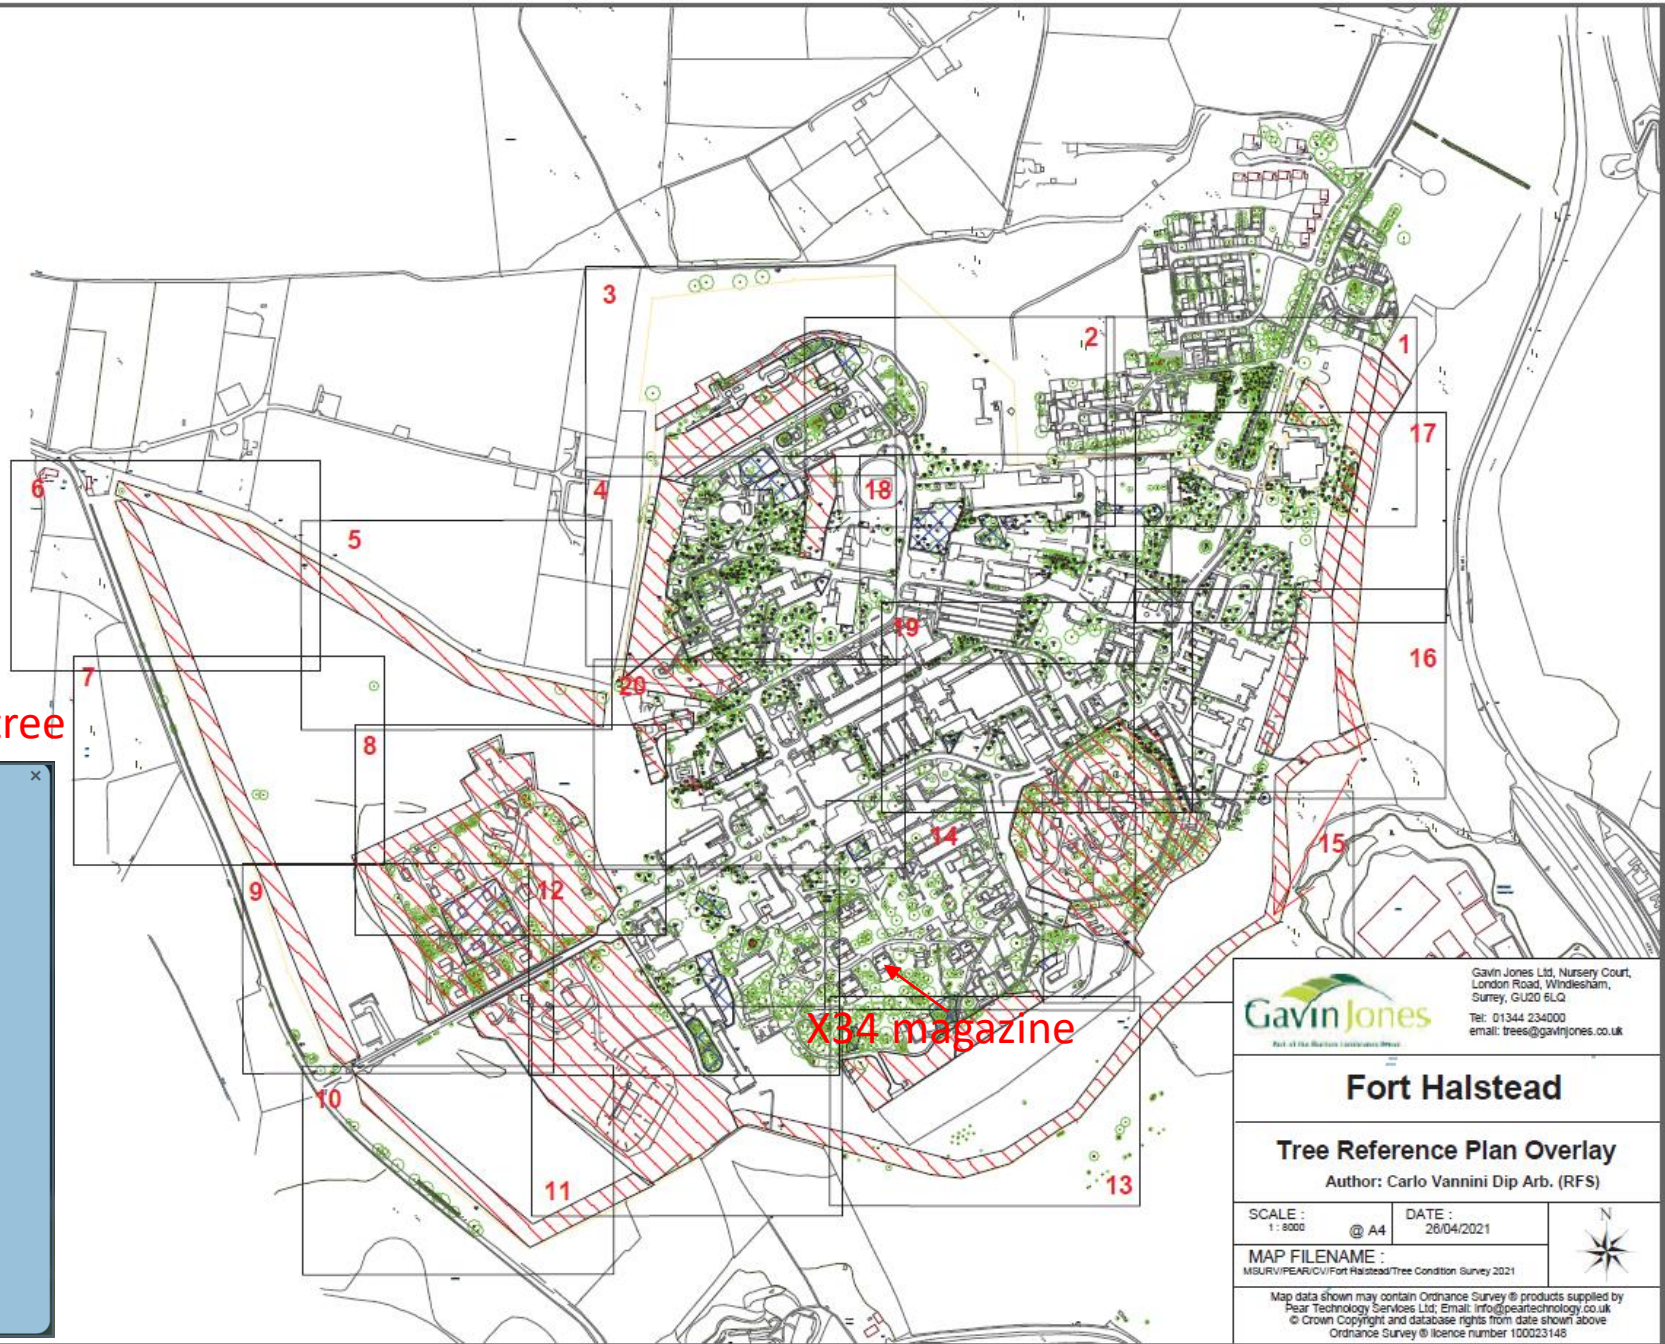

X34 magazine tree

Point G

Grid Reference
TQ 49666 59004
Grid Reference (6 figure)
TQ496590
X (Easting) , Y (Northing)
549666 , 159004
Latitude , Longitude (decimal)
51.310474 , 0.14593698
Latitude , Longitude (degs, mins, secs)
51°18'38"N , 000°08'45"E
What3Words :
hats.nobody.cage
Address (near) :
Fort Halstead, Fort Road, Knockavilla,
Halstead, Sevenoaks, Kent, South East
Postcode (nearest) :
TN14 7BW

Maps For Point :
Ordnance Survey | Google | Bing | Streetview
Tools for Point :
QR Code | Info | Zoom here
Share :
Link For Point

Gavin Jones
Part of the Pearson Corporation Group

Gavin Jones Ltd, Nursery Court,
London Road, Witlesham,
Surrey, GU20 6LQ
Tel: 01344 234000
email: trees@gavinjones.co.uk

Fort Halstead

Tree Reference Plan Overlay
Author: Carlo Vannini Dip Arb. (RFS)

SCALE : 1 : 8000 @ A4 DATE : 26/04/2021

MAP FILENAME :
MSURV/PEAR/JG/Fort Halstead/Tree Condition Survey 2021

Map data shown may contain Ordnance Survey © products supplied by
Pear Technology Services Ltd, Email: info@pearstechnology.co.uk
© Crown Copyright and database rights from data shown above
Ordnance Survey © licence number 100023146