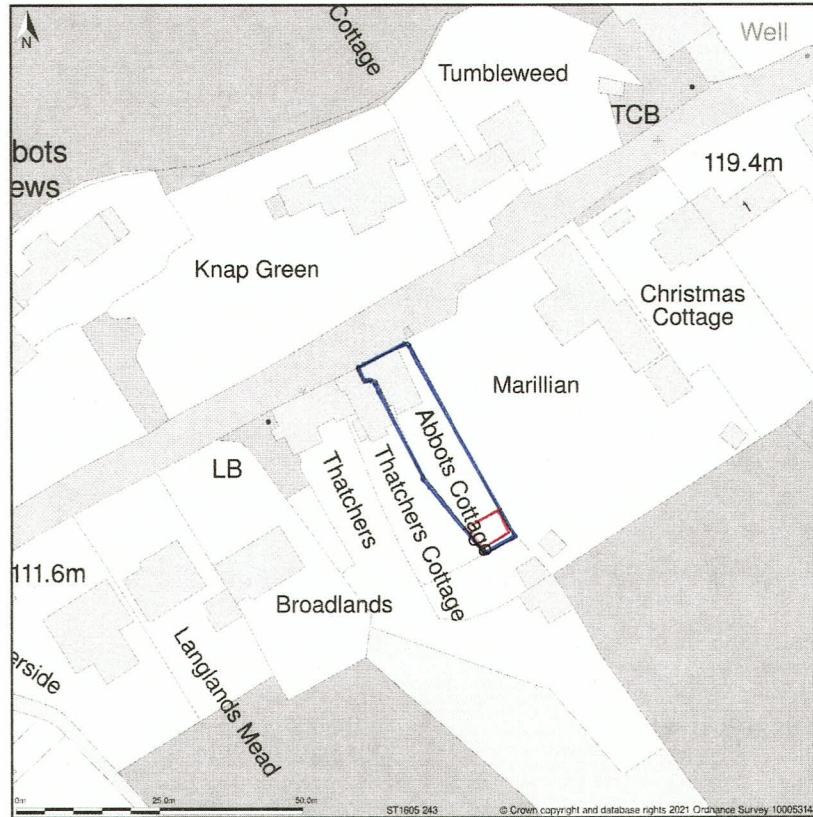

Abbots Cottage, Road From Hilcote Cross To Clapper Lane, Combe Raleigh, Devon, EX14 4TQ

Site Plan shows area bounded by: 315983.45, 102365.99 316124.87, 102507.41 (at a scale of 1:1250), OSGridRef: ST1605 243. The representation of a road, track or path is no evidence of a right of way. The representation of features as lines is no evidence of a property boundary.

Produced on 20th Apr 2021 from the Ordnance Survey National Geographic Database and incorporating surveyed revision available at this date. Reproduction in whole or part is prohibited without the prior permission of Ordnance Survey. © Crown copyright 2021. Supplied by [www.buyaplan.co.uk](http://www.buyaplan.co.uk) a licensed Ordnance Survey partner (100053143). Unique plan reference: #00623743-0AA6F9