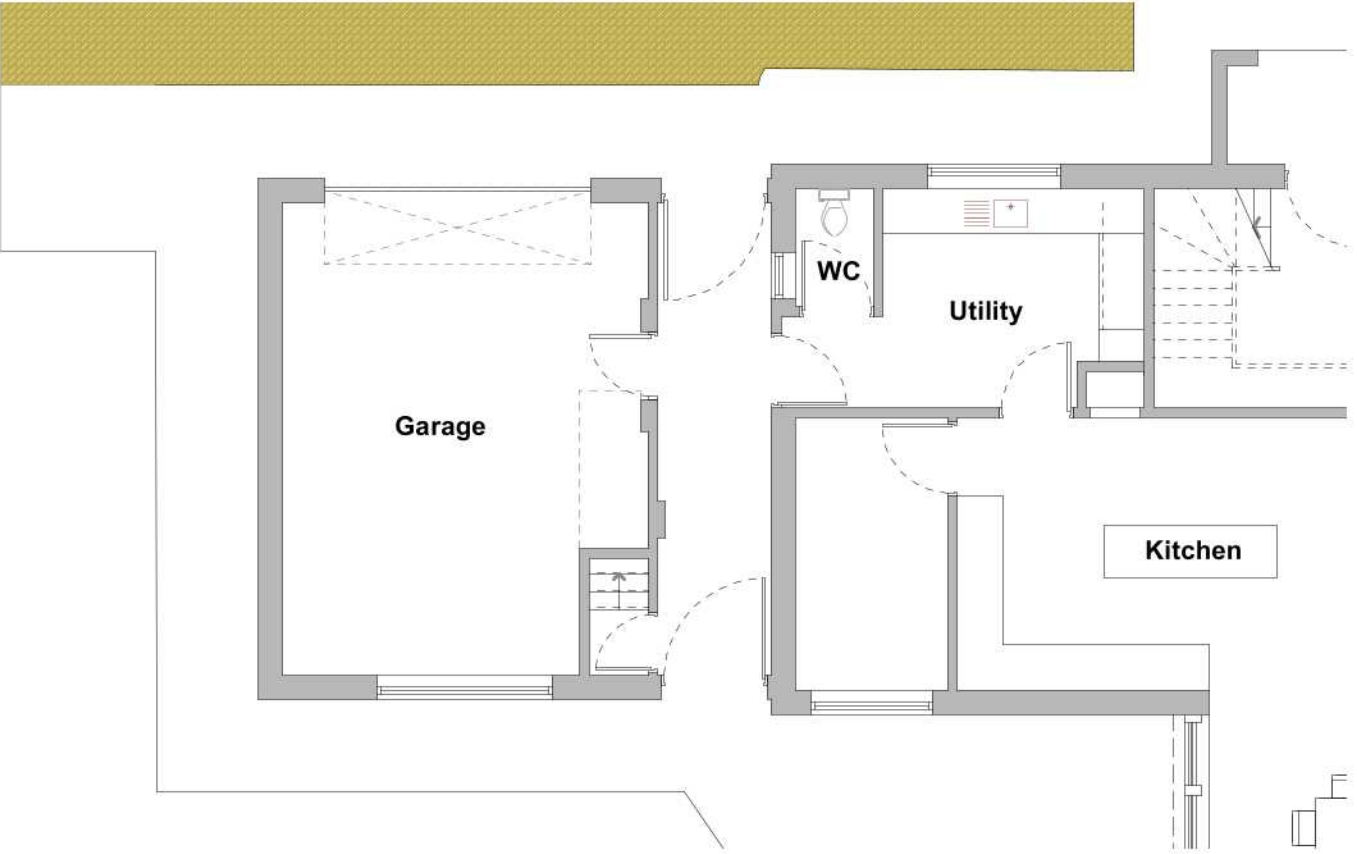

**North West Elevation** (as existing)  
 1:100

**South West Elevation** (as existing)  
 1:100

**Ground Floor Plan** (as existing)  
 1:100

**South East Elevation** (as existing)  
 1:100

Revision	by	date	suffix
<b>Alterations to St Isidore Farm</b>			
<b>St Isidore Agriculture Ltd</b>			
<b>Floor Plan &amp; Elevations as existing</b>			
Scale:	1:100 @ A3	Drawing:	<b>2021_02</b>
Date:	January 2021		
<b>GROUP EMMETT DESIGN ARCHITECTS</b>			
RIBA			
Chartered			
higher slade farm sheldon near horilton devon ex144qs			
			01404841254 07896017642 info@groupemmettdesign.co.uk