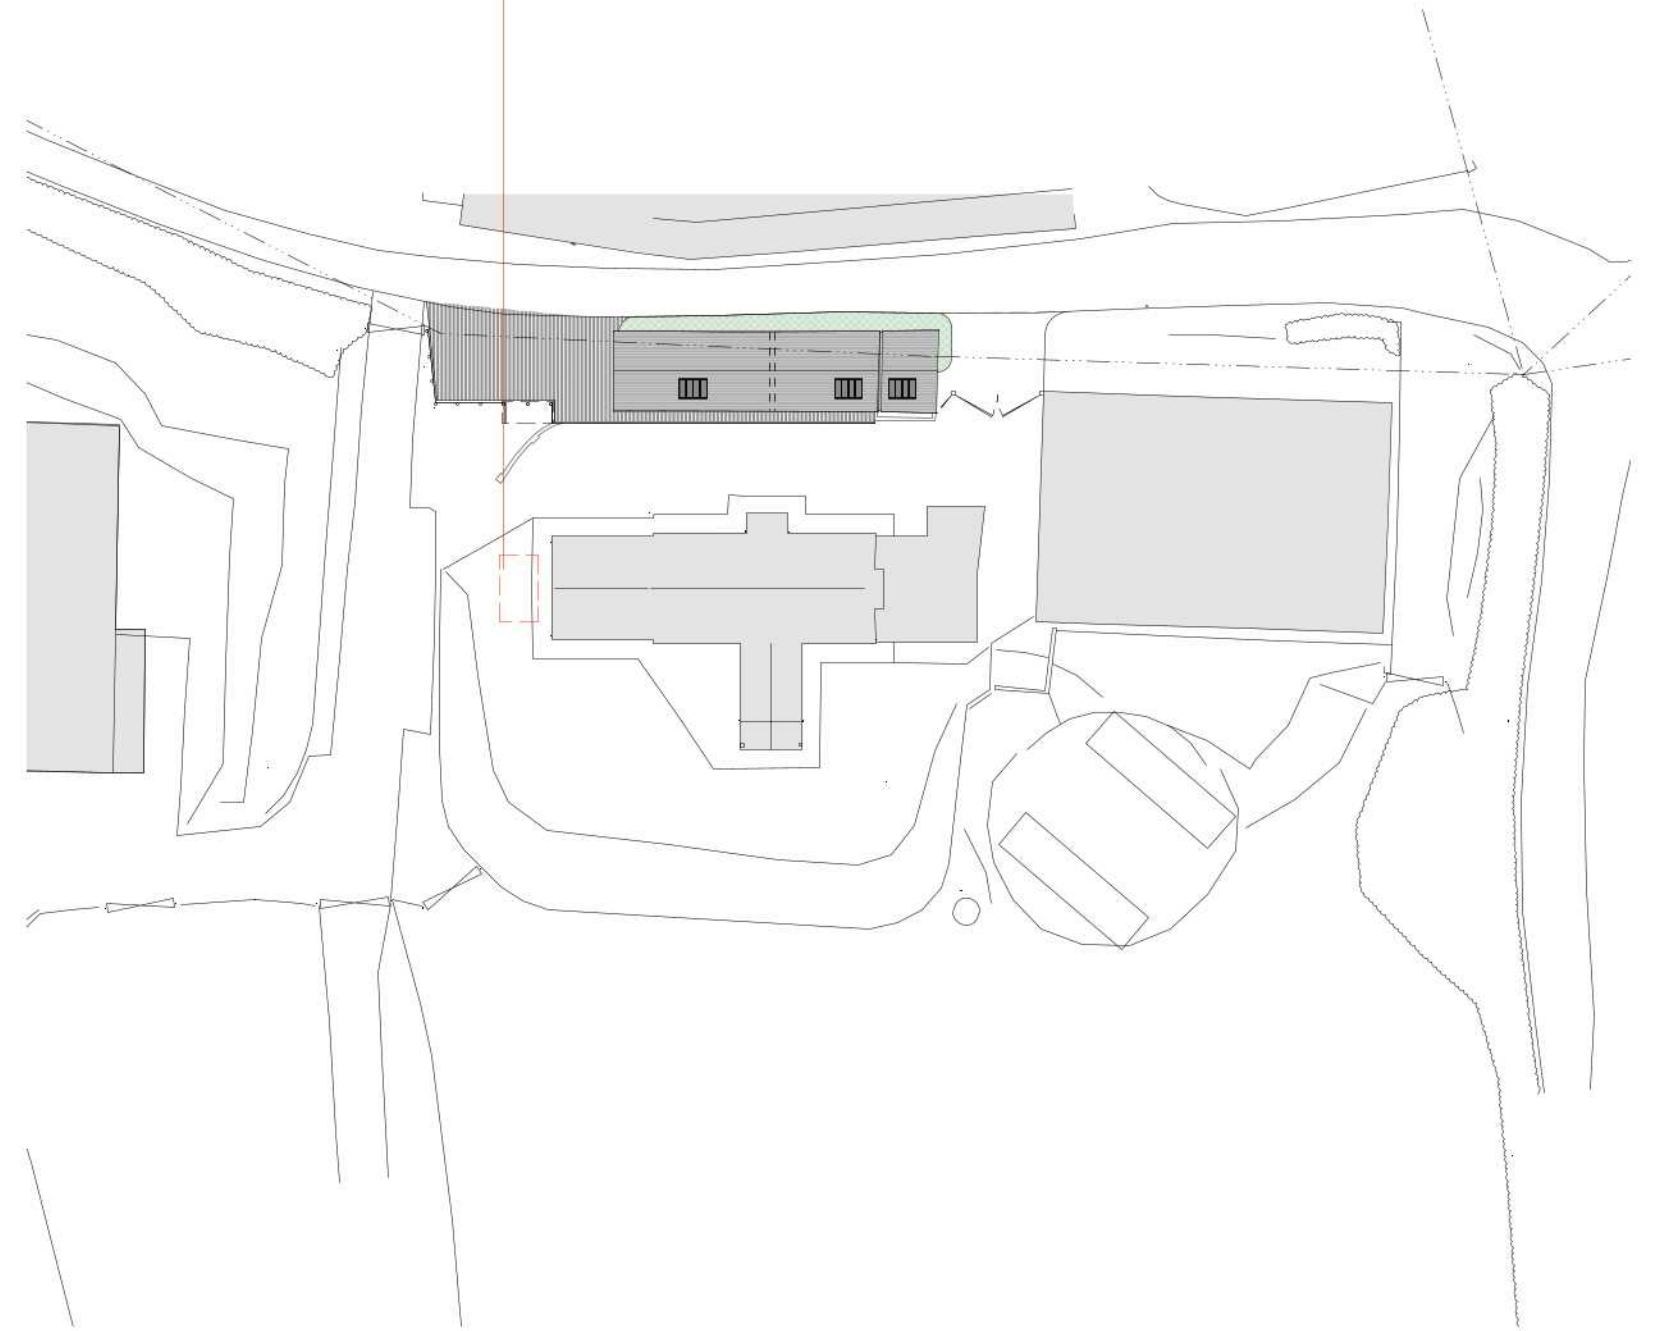

Crown Copyright Land Registry Ordinance Survey Licence Number 100054135

Site Location Plan

1:1250

Site Plan (as existing)

1:500

| Revision | by | date | suffix |
|---|---------------------|------|--|
| Alterations to St Isidore Farm | | | |
| St Isidore Agriculture Ltd | | | |
| Site Location Plans | | | |
| Scale: | 1:1250 & 1:500 @ A3 | | Drawing: |
| Date: | July 2021 | | 2021_01 |
| GROUP EMMETT DESIGN ARCHITECTS | | | |
| RIBA  Chartered Practice | | | |
| higher slade farm sheldon near honiton devon ex144qs | | | 01404841254 07896017642 info@groupemmettdesign.co.uk |