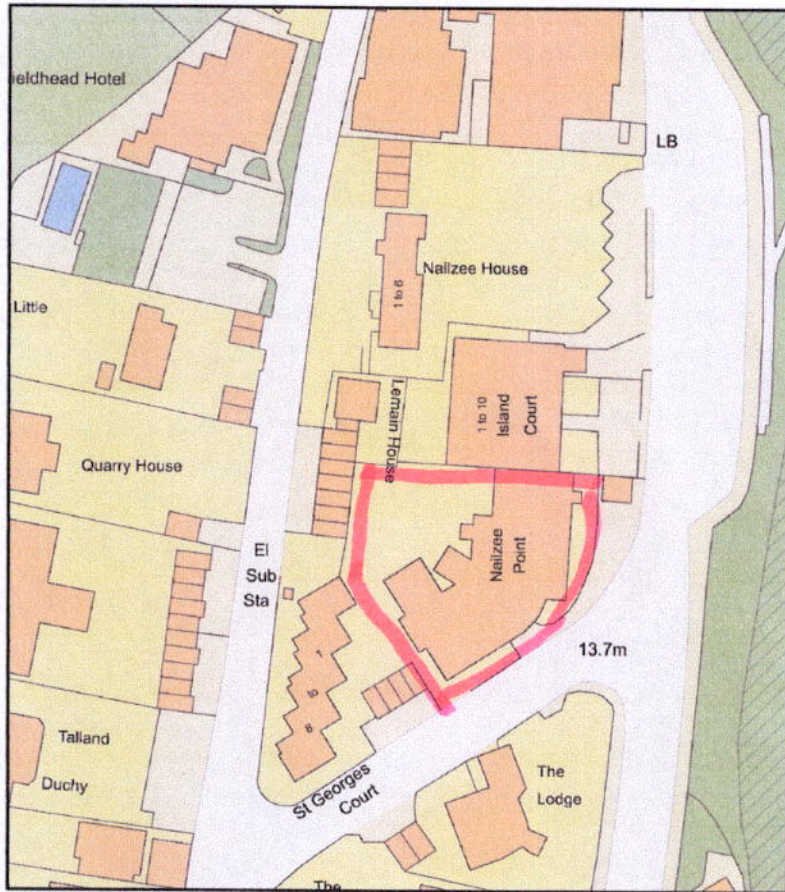

LOCATION PLAN

PA21/05539

Penthouse

-5 JUL 2021

Metres

Scale 1:1250

Plan Produced for: Stuart Mills

Date Produced: 17 Jun 2021

Plan Reference Number: TQRQM21168205321687

Scale: 1:1250 @ A4