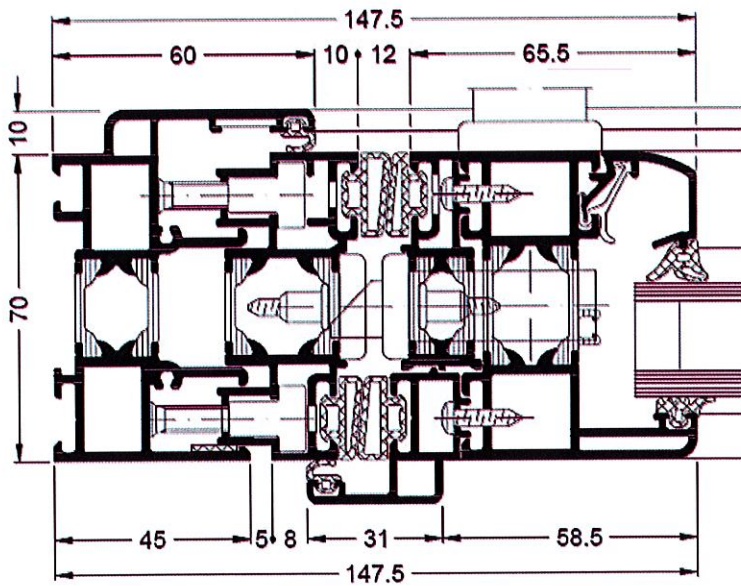

CONFIGURATIONS

Bi-folding Leafs available inward or outward opening, to the left or right.

Up to 7 panes in one direction / bi parting / opening corner.

MAXIMUM SIZES

These are the maximum recommended and tested sizes. Larger sizes may be available on request.

Max Height 3000mm

Pane Widths 1200mm per pane

PERFORMANCE

Typical Uw Value 1.8 W/m²K (using DGU of 1.2 W/m²K and PT thermal breaks) in accordance with DIN EN 10077

Water Resistance Class 9A in accordance with EN 12208

OPTIONAL

Flat Threshold with watertightness

Tilt + Turn Window Widths integrated into leading folding pane.

SCHUCO ASS 70 FD BI FOLD DOOR

Technical Information Sheet

TYPICAL FRAME SECTIONS

Bifold Interlock Section

Head Profile

Side Profile

SCHUCO ASS 70 FD BI FOLD DOOR

Technical Information Sheet

OPENING CONFIGURATIONS