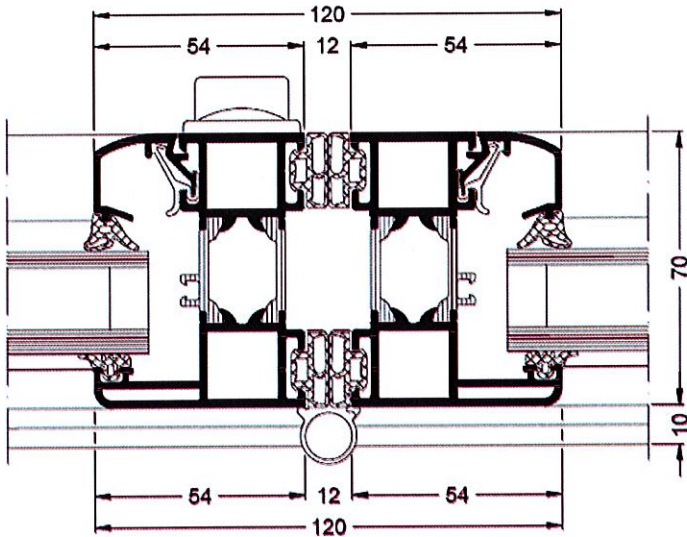

CONFIGURATIONS

Bi-folding Leafs available inward or outward opening, to the left or right.

Up to 7 panes in one direction / bi parting / opening corner.

MAXIMUM SIZES

These are the maximum recommended and tested sizes. Larger sizes may be available on request.

Max Height 3000mm

Pane Widths 1200mm per pane

PERFORMANCE

Typical Uw Value 1.8 W/m²K (using DGU of 1.2 W/m²K and PT thermal breaks) in accordance with DIN EN 10077

Water Resistance Class 9A in accordance with EN 12208

OPTIONAL

Flat Threshold with watertightness

Tilt + Turn Window Widths integrated into leading folding pane.

SCHUCO ASS 70 FD BI FOLD DOOR

Technical Information Sheet

TYPICAL FRAME SECTIONS

Bifold Interlock Section

Head Profile

Side Profile

SCHUCO ASS 70 FD BI FOLD DOOR

Technical Information Sheet

OPENING CONFIGURATIONS