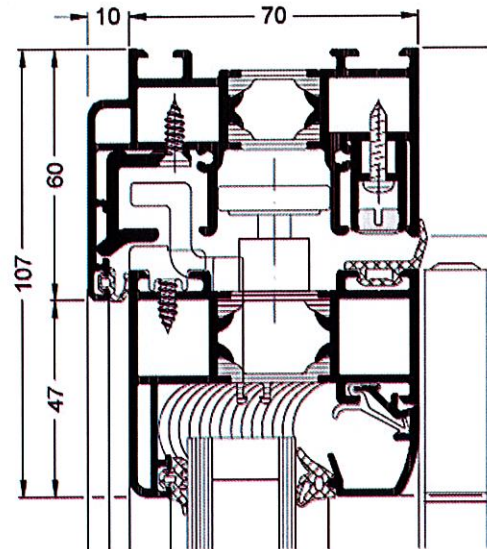

CONFIGURATIONS

Bi-folding Leafs available inward or outward opening, to the left or right.

Up to 7 panes in one direction / bi parting / opening corner.

MAXIMUM SIZES

These are the maximum recommended and tested sizes. Larger sizes may be available on request.

Max Height 3000mm

Pane Widths 1200mm per pane

PERFORMANCE

Typical Uw Value 1.8 W/m²K (using DGU of 1.2 W/m²K and PT thermal breaks) in accordance with DIN EN 10077

Water Resistance Class 9A in accordance with EN 12208

OPTIONAL

Flat Threshold with watertightness

Tilt + Turn Window Widths integrated into leading folding pane.

SCHUCO ASS 70 FD BI FOLD DOOR

Technical Information Sheet

TYPICAL FRAME SECTIONS

Bifold Interlock Section

Head Profile

Side Profile

SCHUCO ASS 70 FD BI FOLD DOOR

Technical Information Sheet

OPENING CONFIGURATIONS