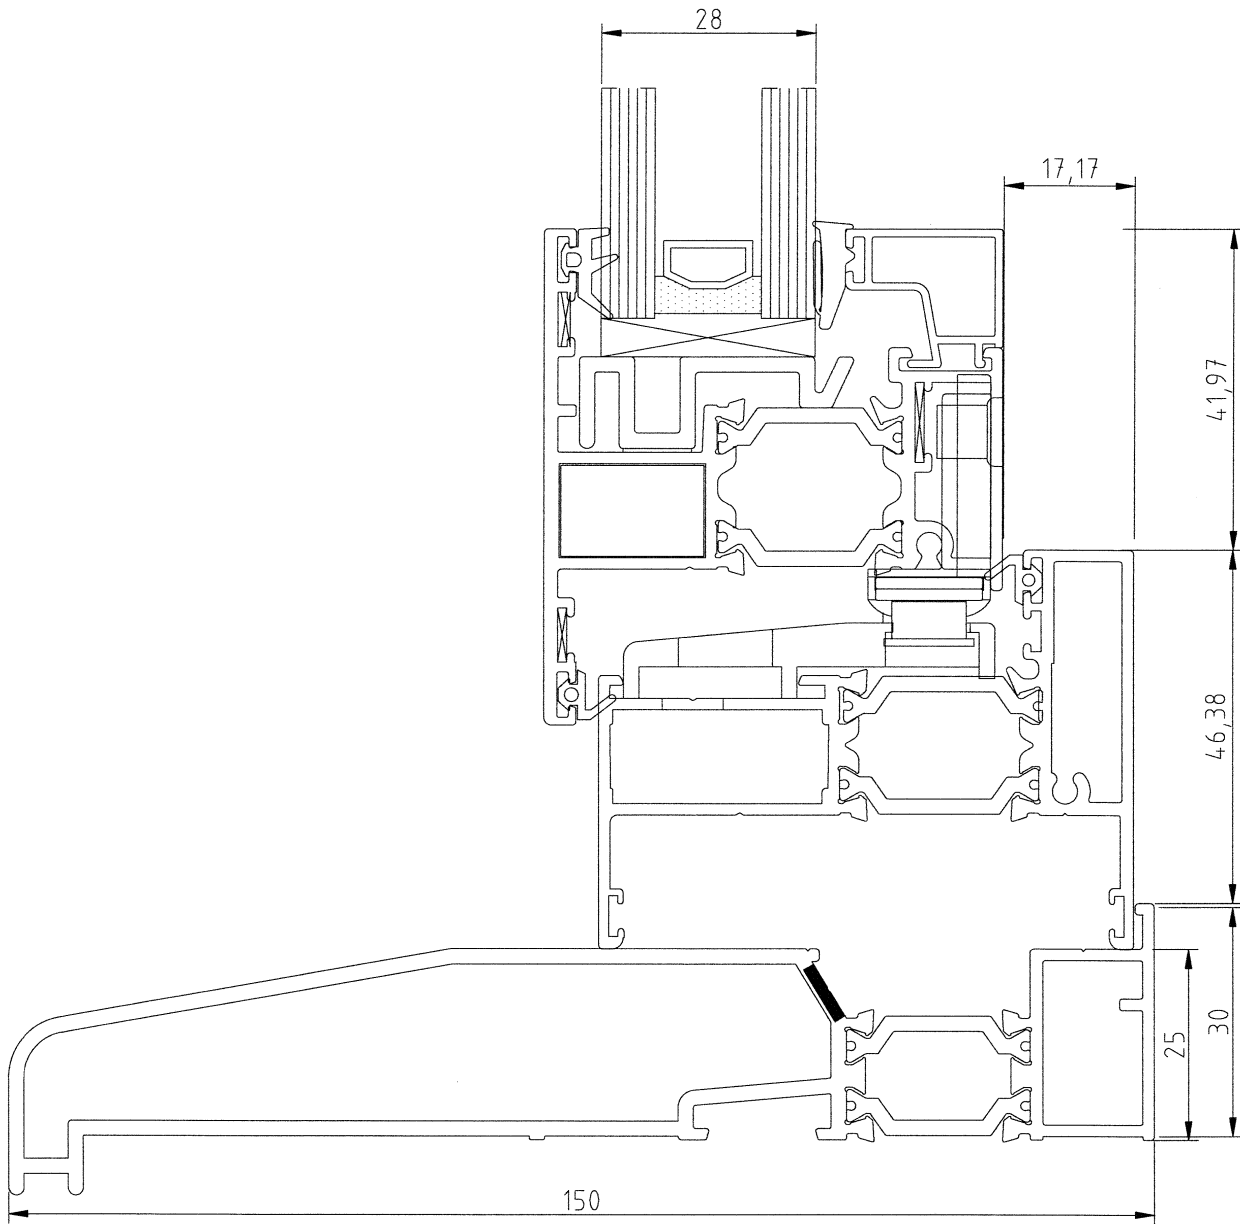

Green Circle Bespoke Glazing

SECTIONS : SCALE ELEVATIONS

WDW VENT AND
WDW FRAME ON
150 CILL