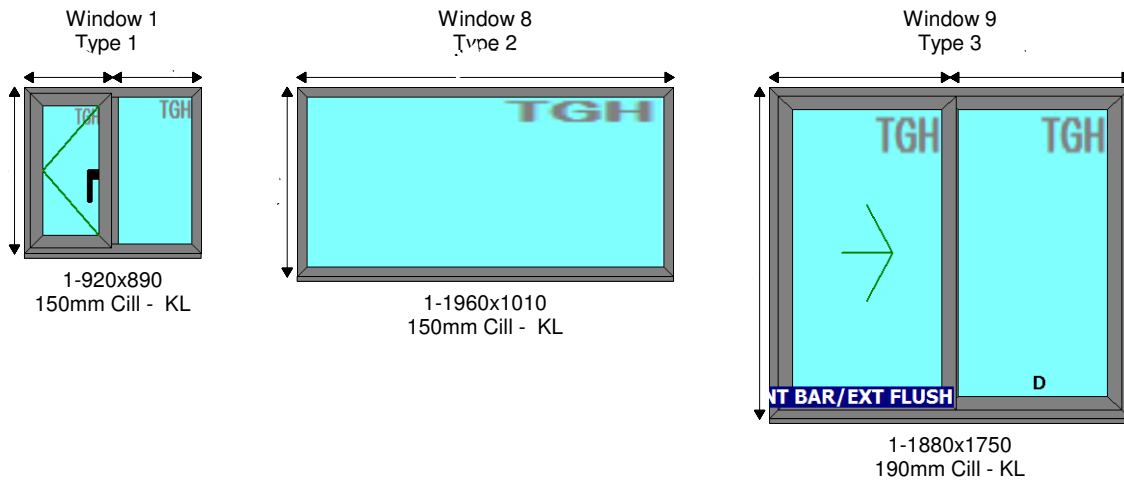

Delivery Details

Kevin Higgins
Flat 4
1 Lambhay Hill
Plymouth
Devon
PL1 2NT

Quote No: Q009384_b
Ref:

Date Printed: 12 July 2021 12:19

PLEASE SIGN HERE TO ACCEPT DESIGNS ABOVE _____
PLEASE NOTE: ALL DRAWINGS VIEWED FROM OUTSIDE