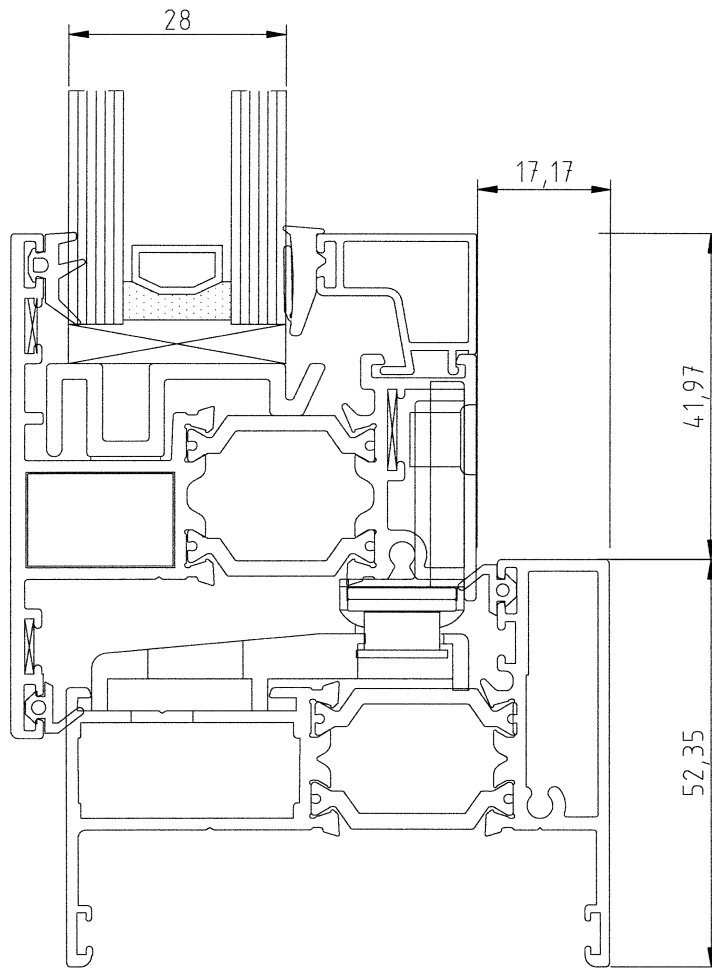

# Green Circle Bespoke Glazing

SECTIONS : SCALE ELEVATIONS

WDW VENT AND  
WDW FRAME  
NO CILL