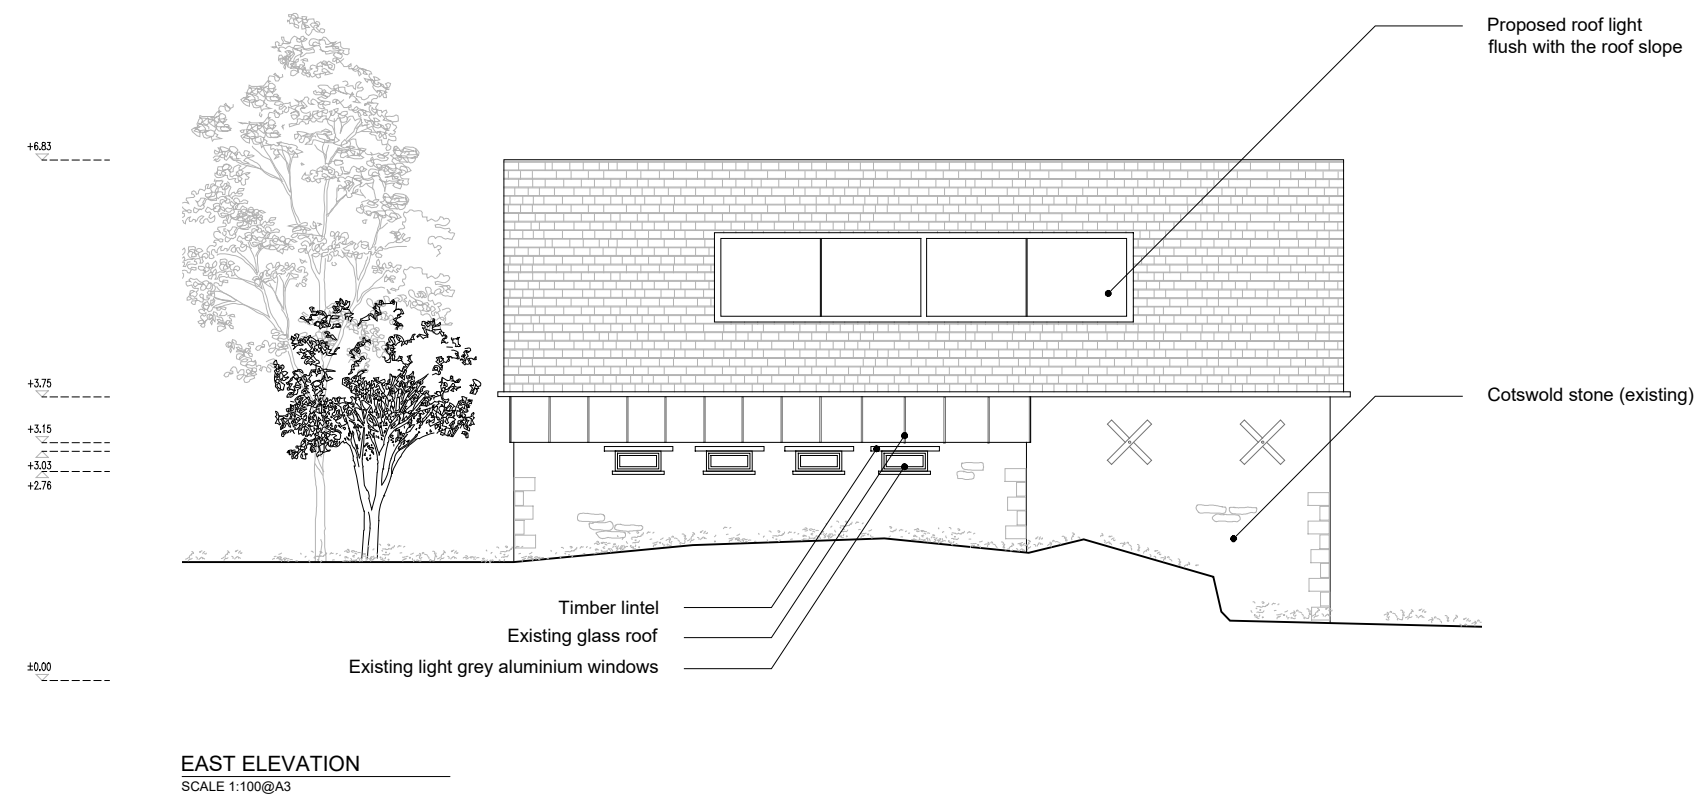

WEST ELEVATION
 SCALE 1:100@A3

KEYS

Reference Image for stable door paint to match existing windows

EAST ELEVATION
 SCALE 1:100@A3