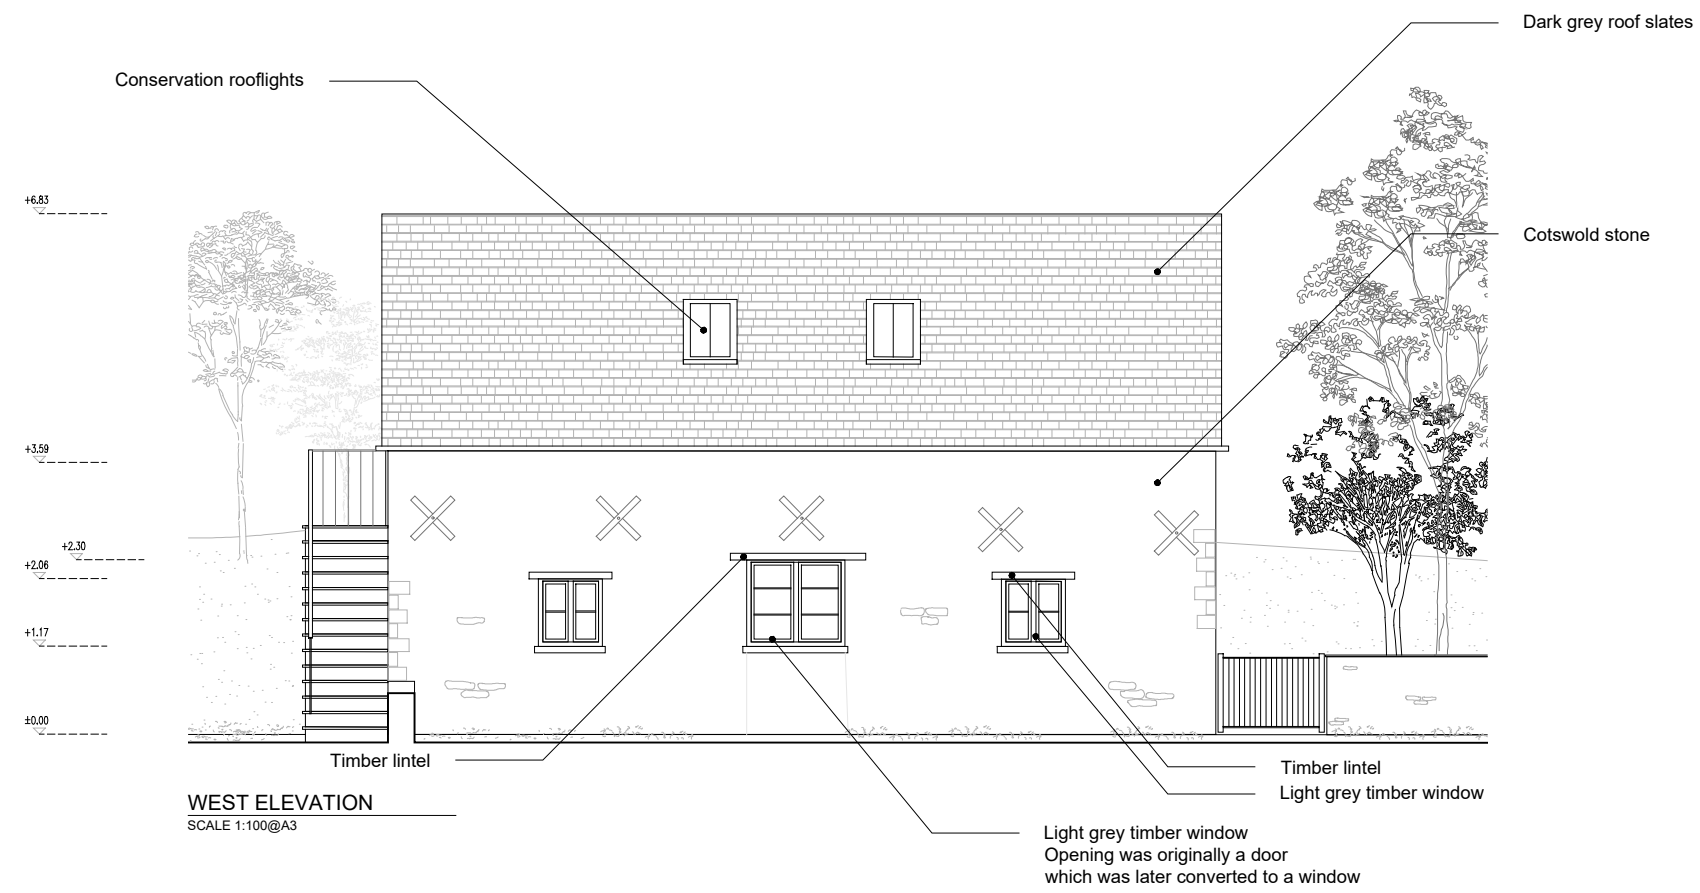

KEYS

WEST ELEVATION  
 SCALE 1:100@A3

Light grey timber window  
 Opening was originally a door  
 which was later converted to a window

EAST ELEVATION  
 SCALE 1:100@A3