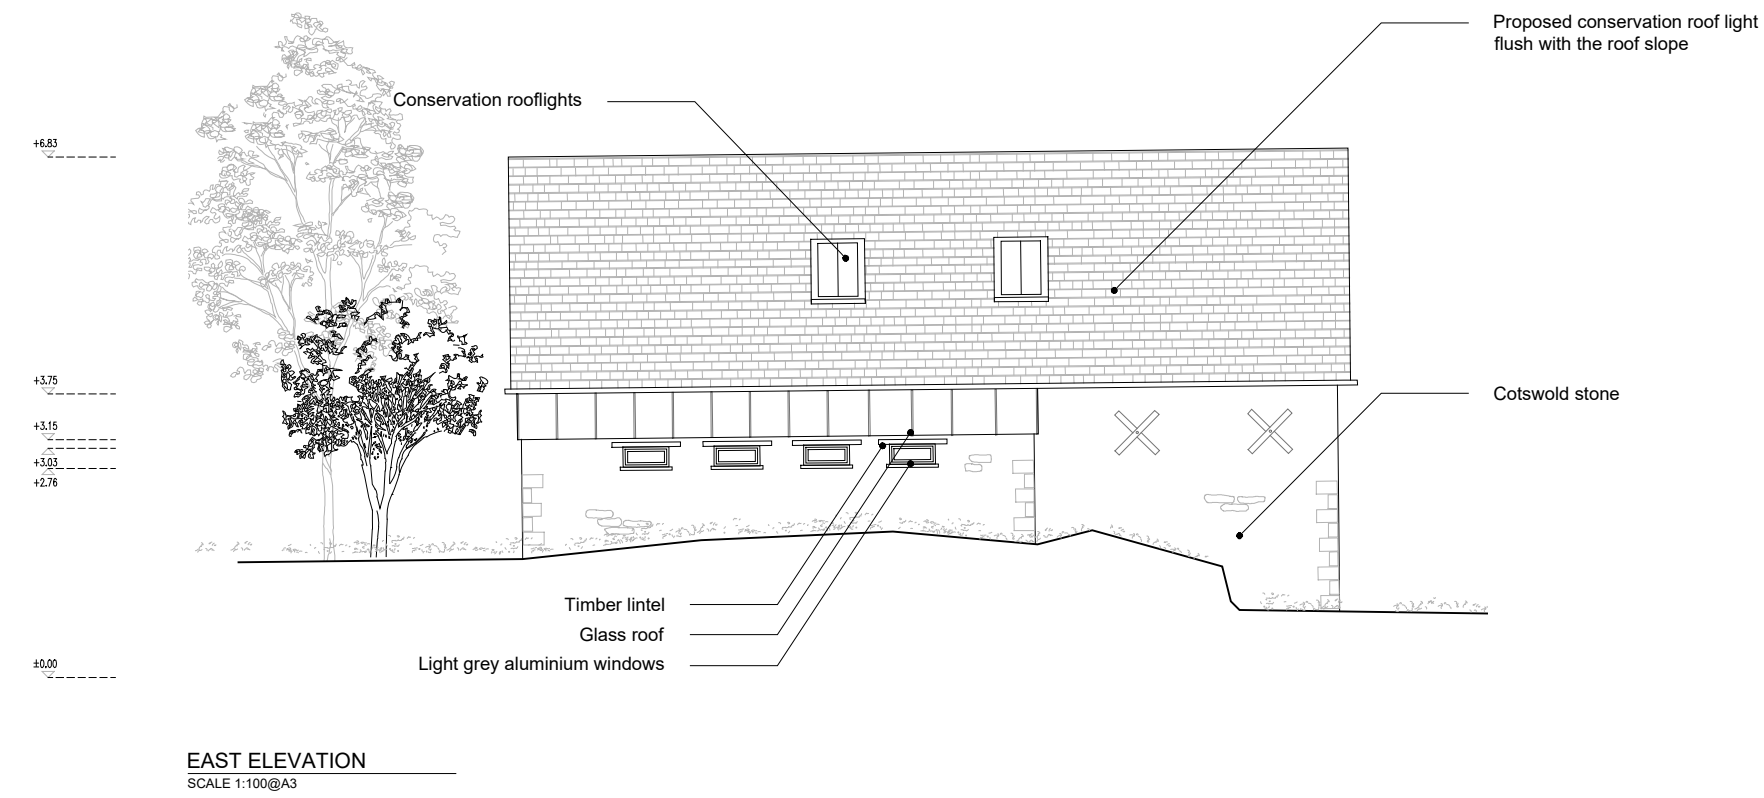

KEYS

WEST ELEVATION  
 SCALE 1:100@A3

Light grey timber window  
 Opening was originally a door  
 which was later converted to a window

EAST ELEVATION  
 SCALE 1:100@A3