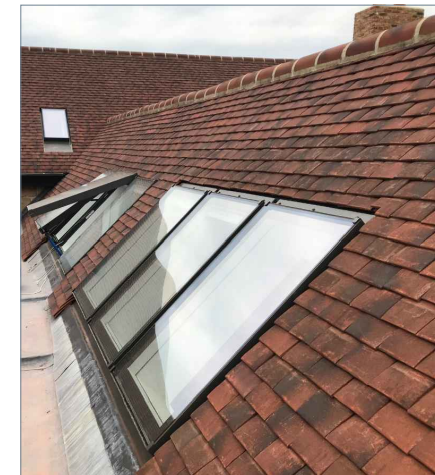

KEYS

Reference image for flush Roof Light