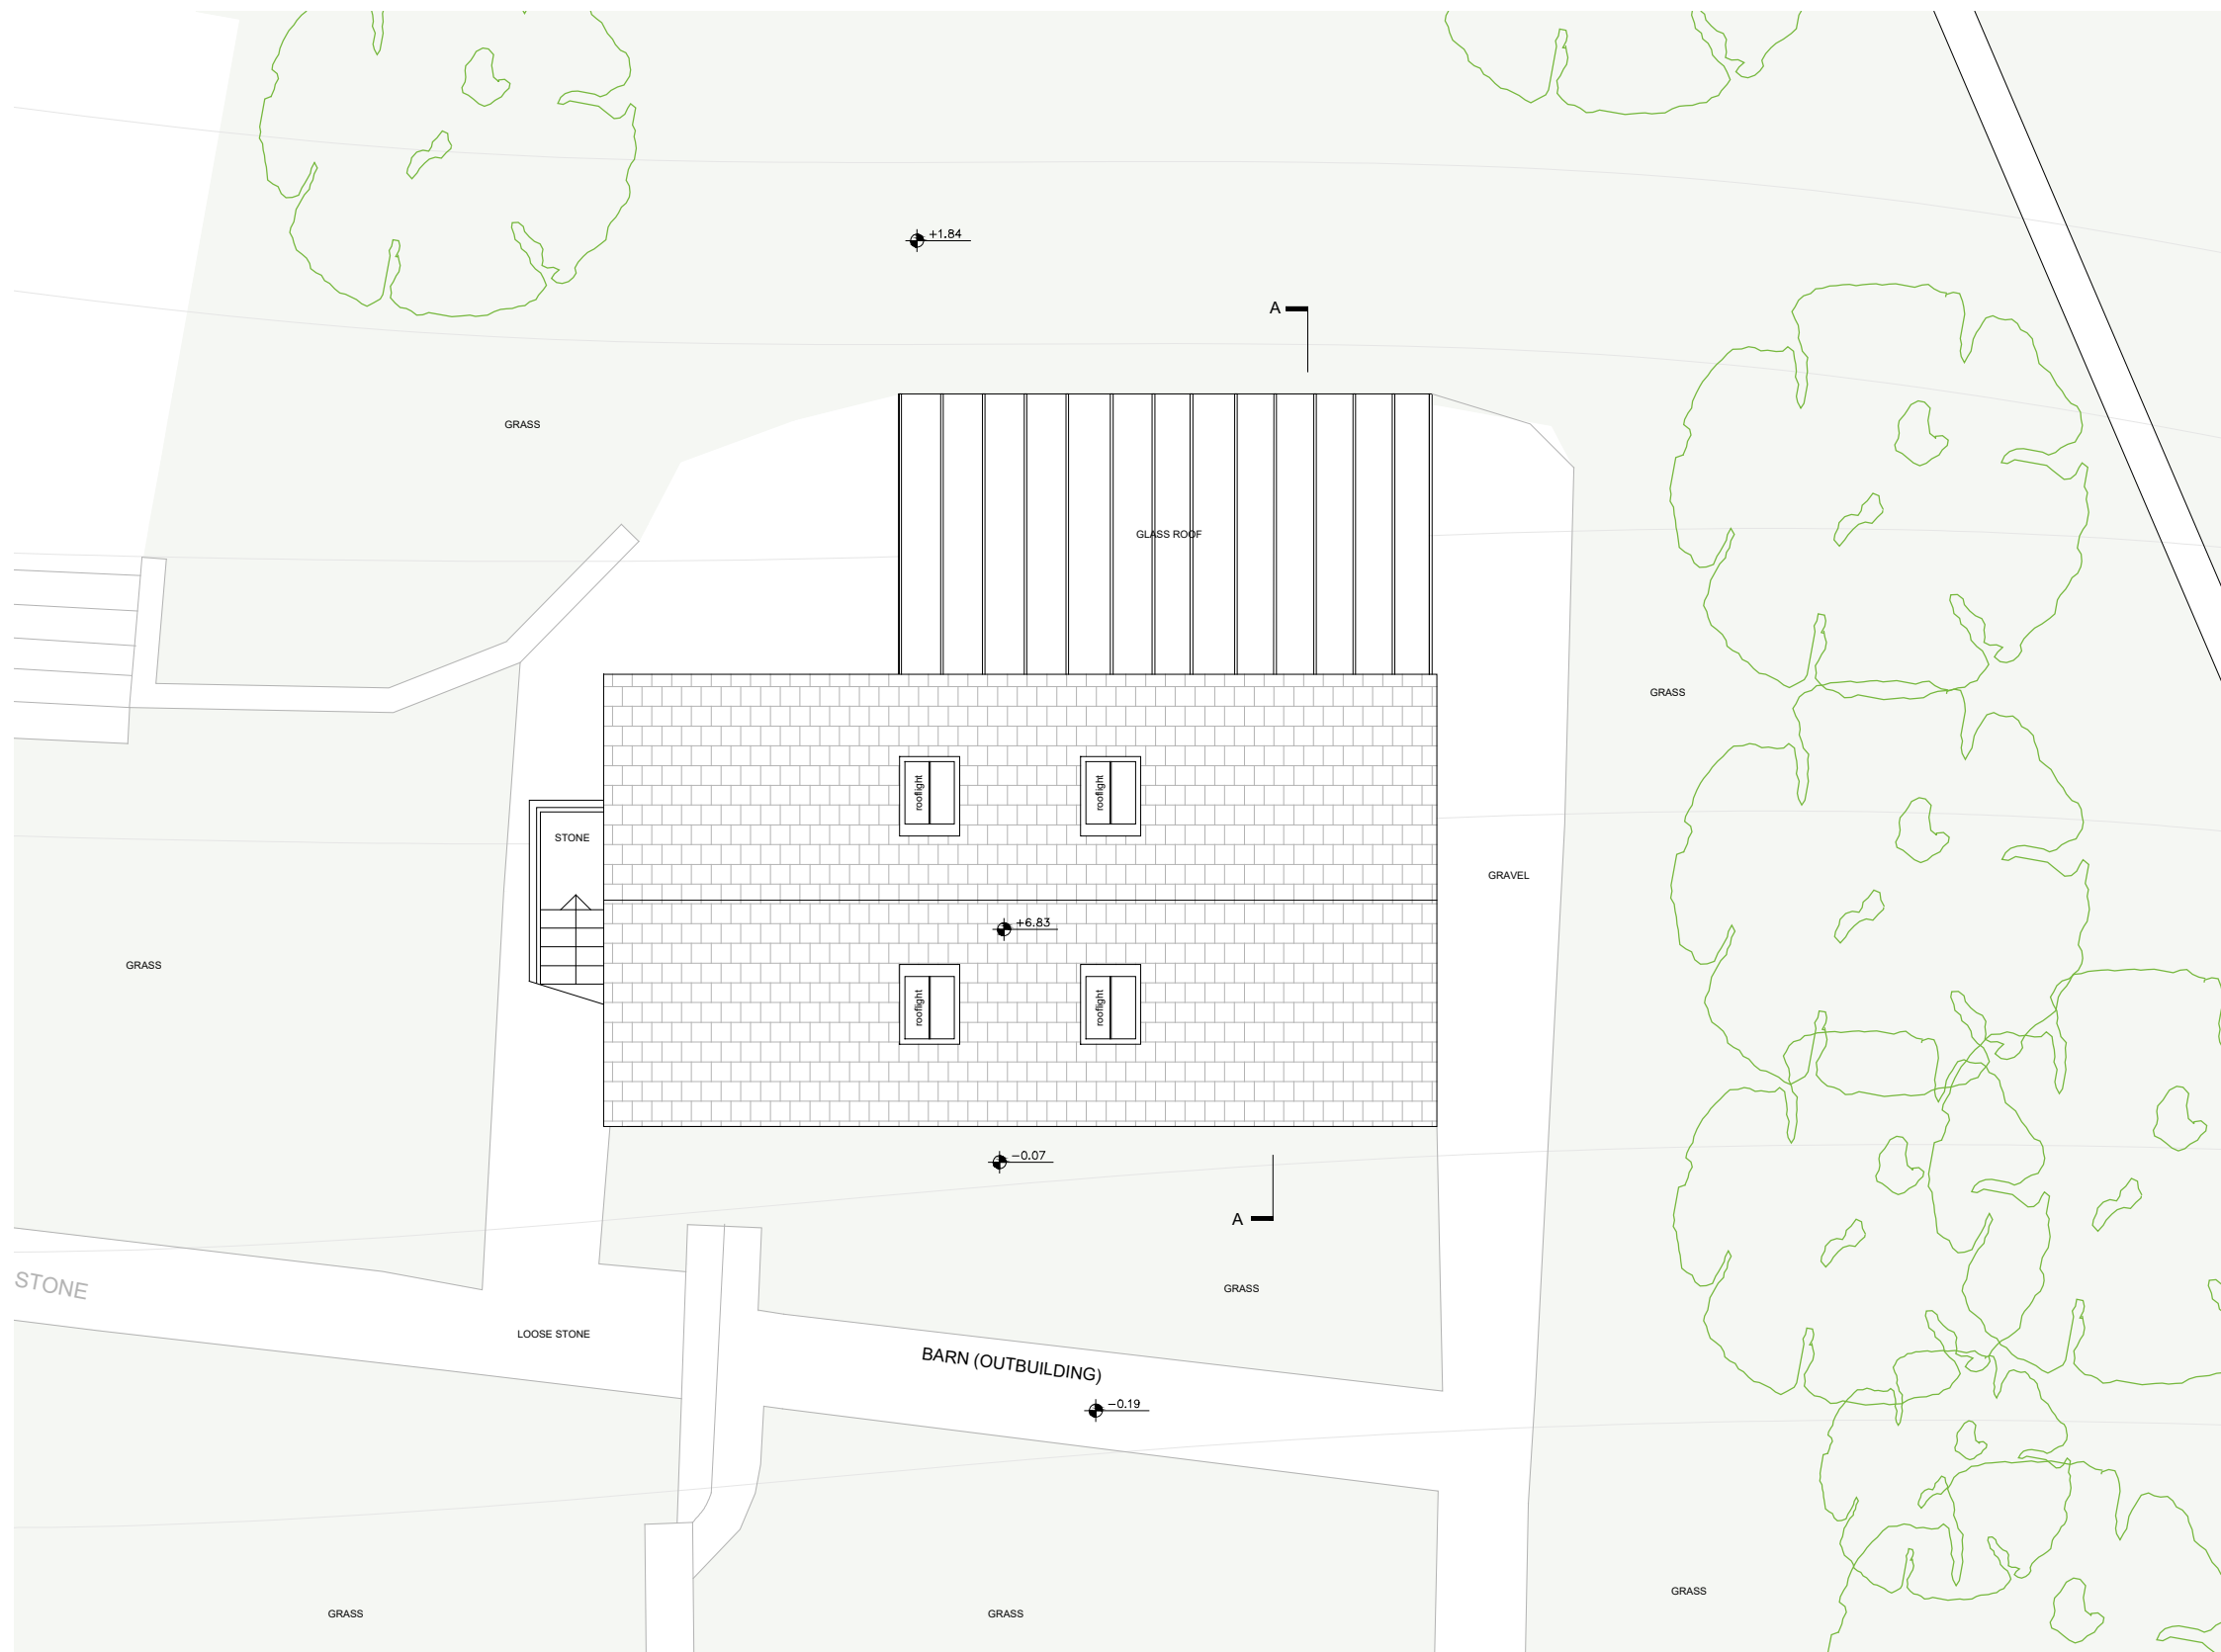

KEYS

PROJECT NAME: WYCHWOOD LODGE	
ADDRESS: SWINBROOK VILLAGE, COTSWOLDS, OX18 4ED	
TITLE: EXISTING BARN ROOF PLAN	
DRAWN BY: VM	DATE: 10/06/2021
CHECKED BY: AP	DATE: 10/06/2021
PURPOSE OF ISSUE: APPROVAL	
SCALE: AS NOTED	PAPER SIZE: A3
DWG. NUMBER	REVISION

501 L 01 13 -