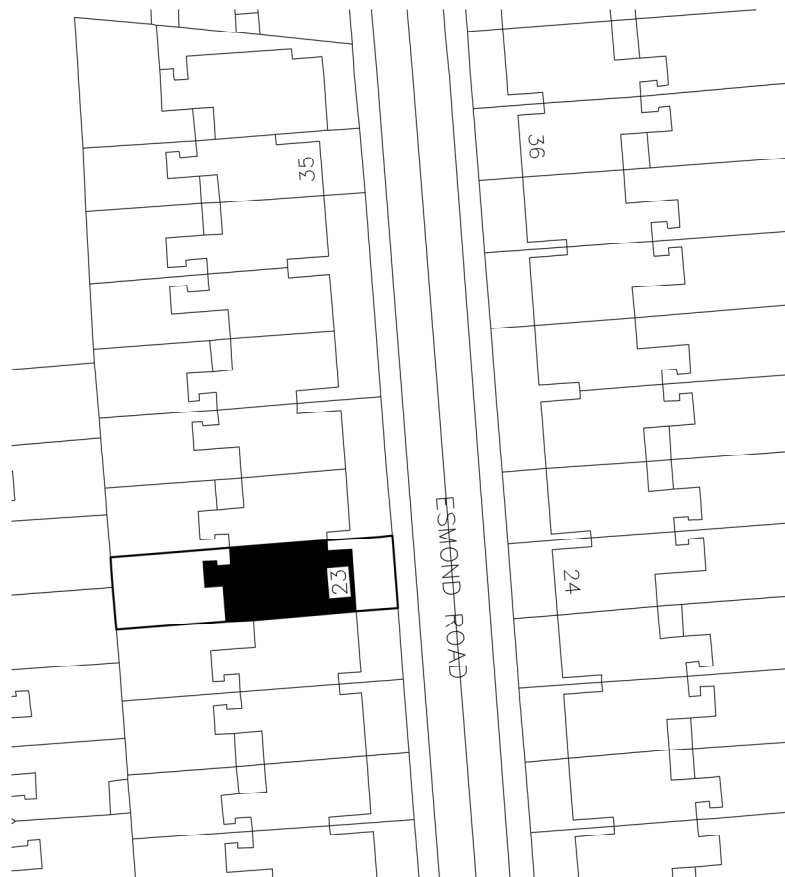

# Block Plan

23 Esmond Road, Chiswick London, W4

scale 1:500

HUNTSMAN ELDRIDGE  
CHARTERED BUILDING CONSULTANCY  
121C GODOLPHIN ROAD, LONDON W12 8JN