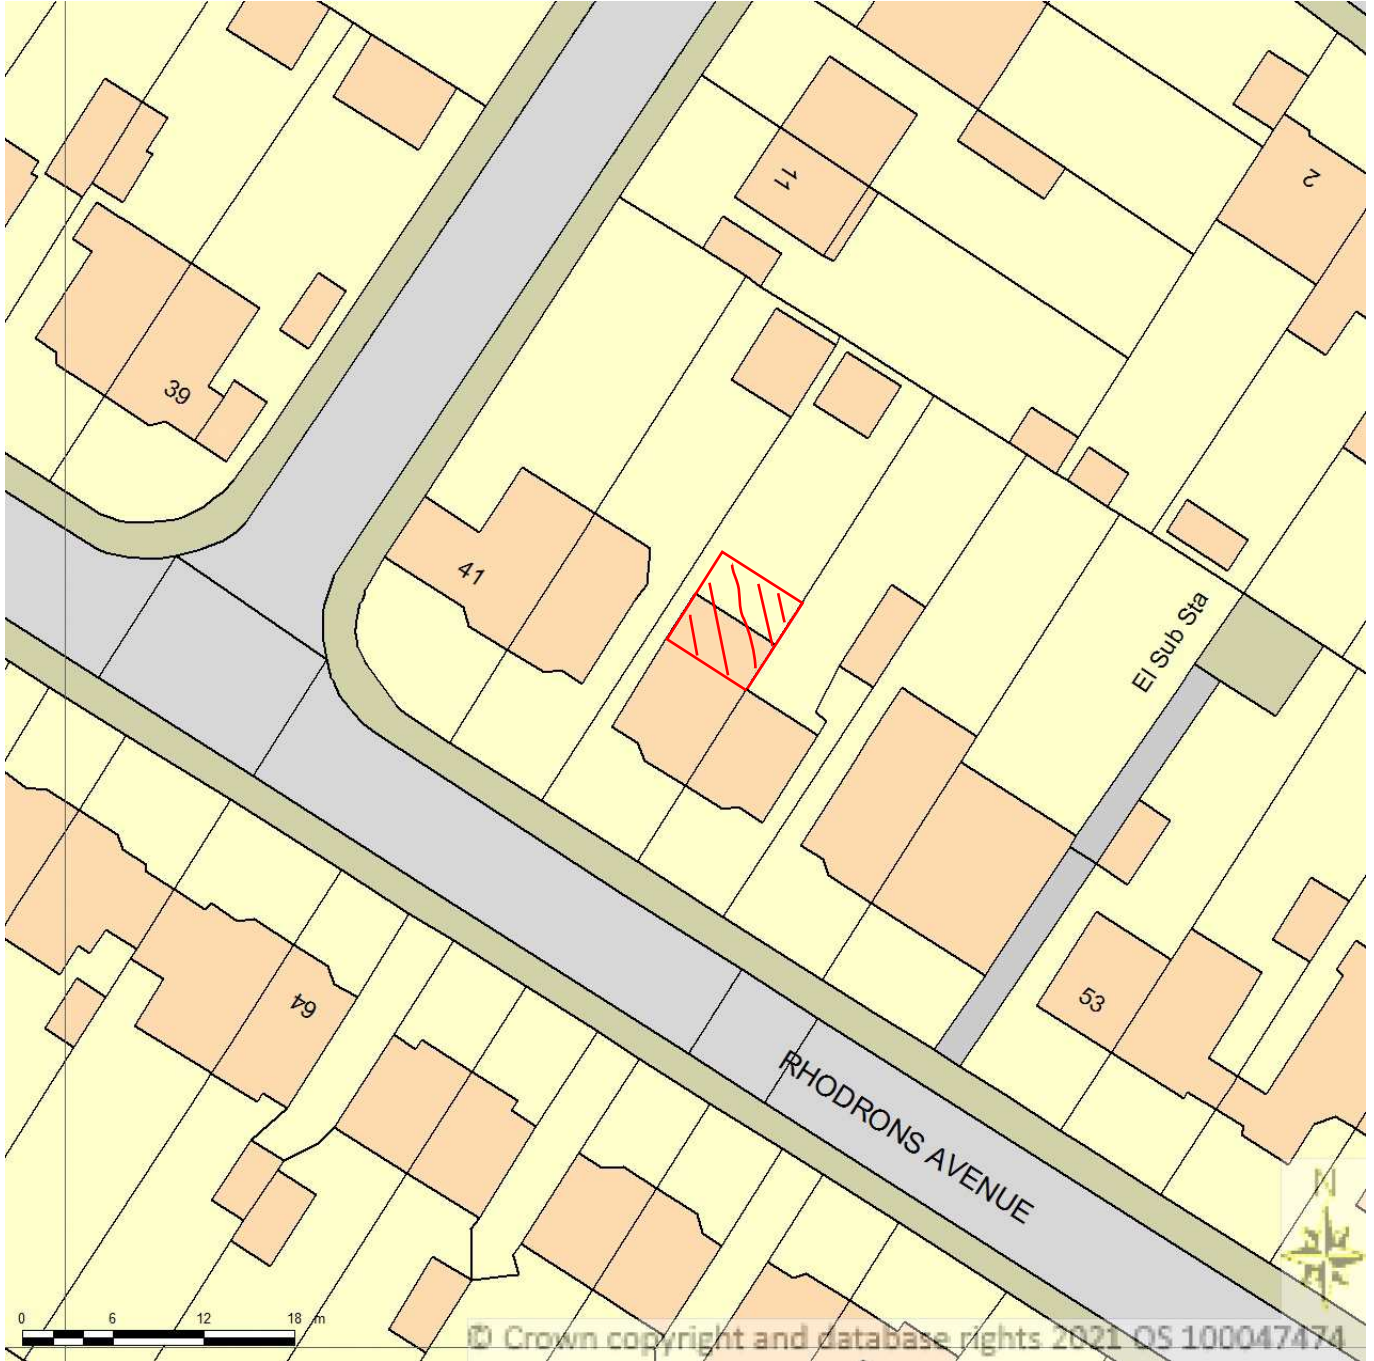

BLOCK/SITE PLAN
AREA 90m x 90m
SCALE 1:500 on A4
CENTRE COORDINATES: 518141, 164344

Supplied by Streetwise Maps Ltd
www.streetwise.net
Licence No: 100047474
07/07/2021 15:27:46