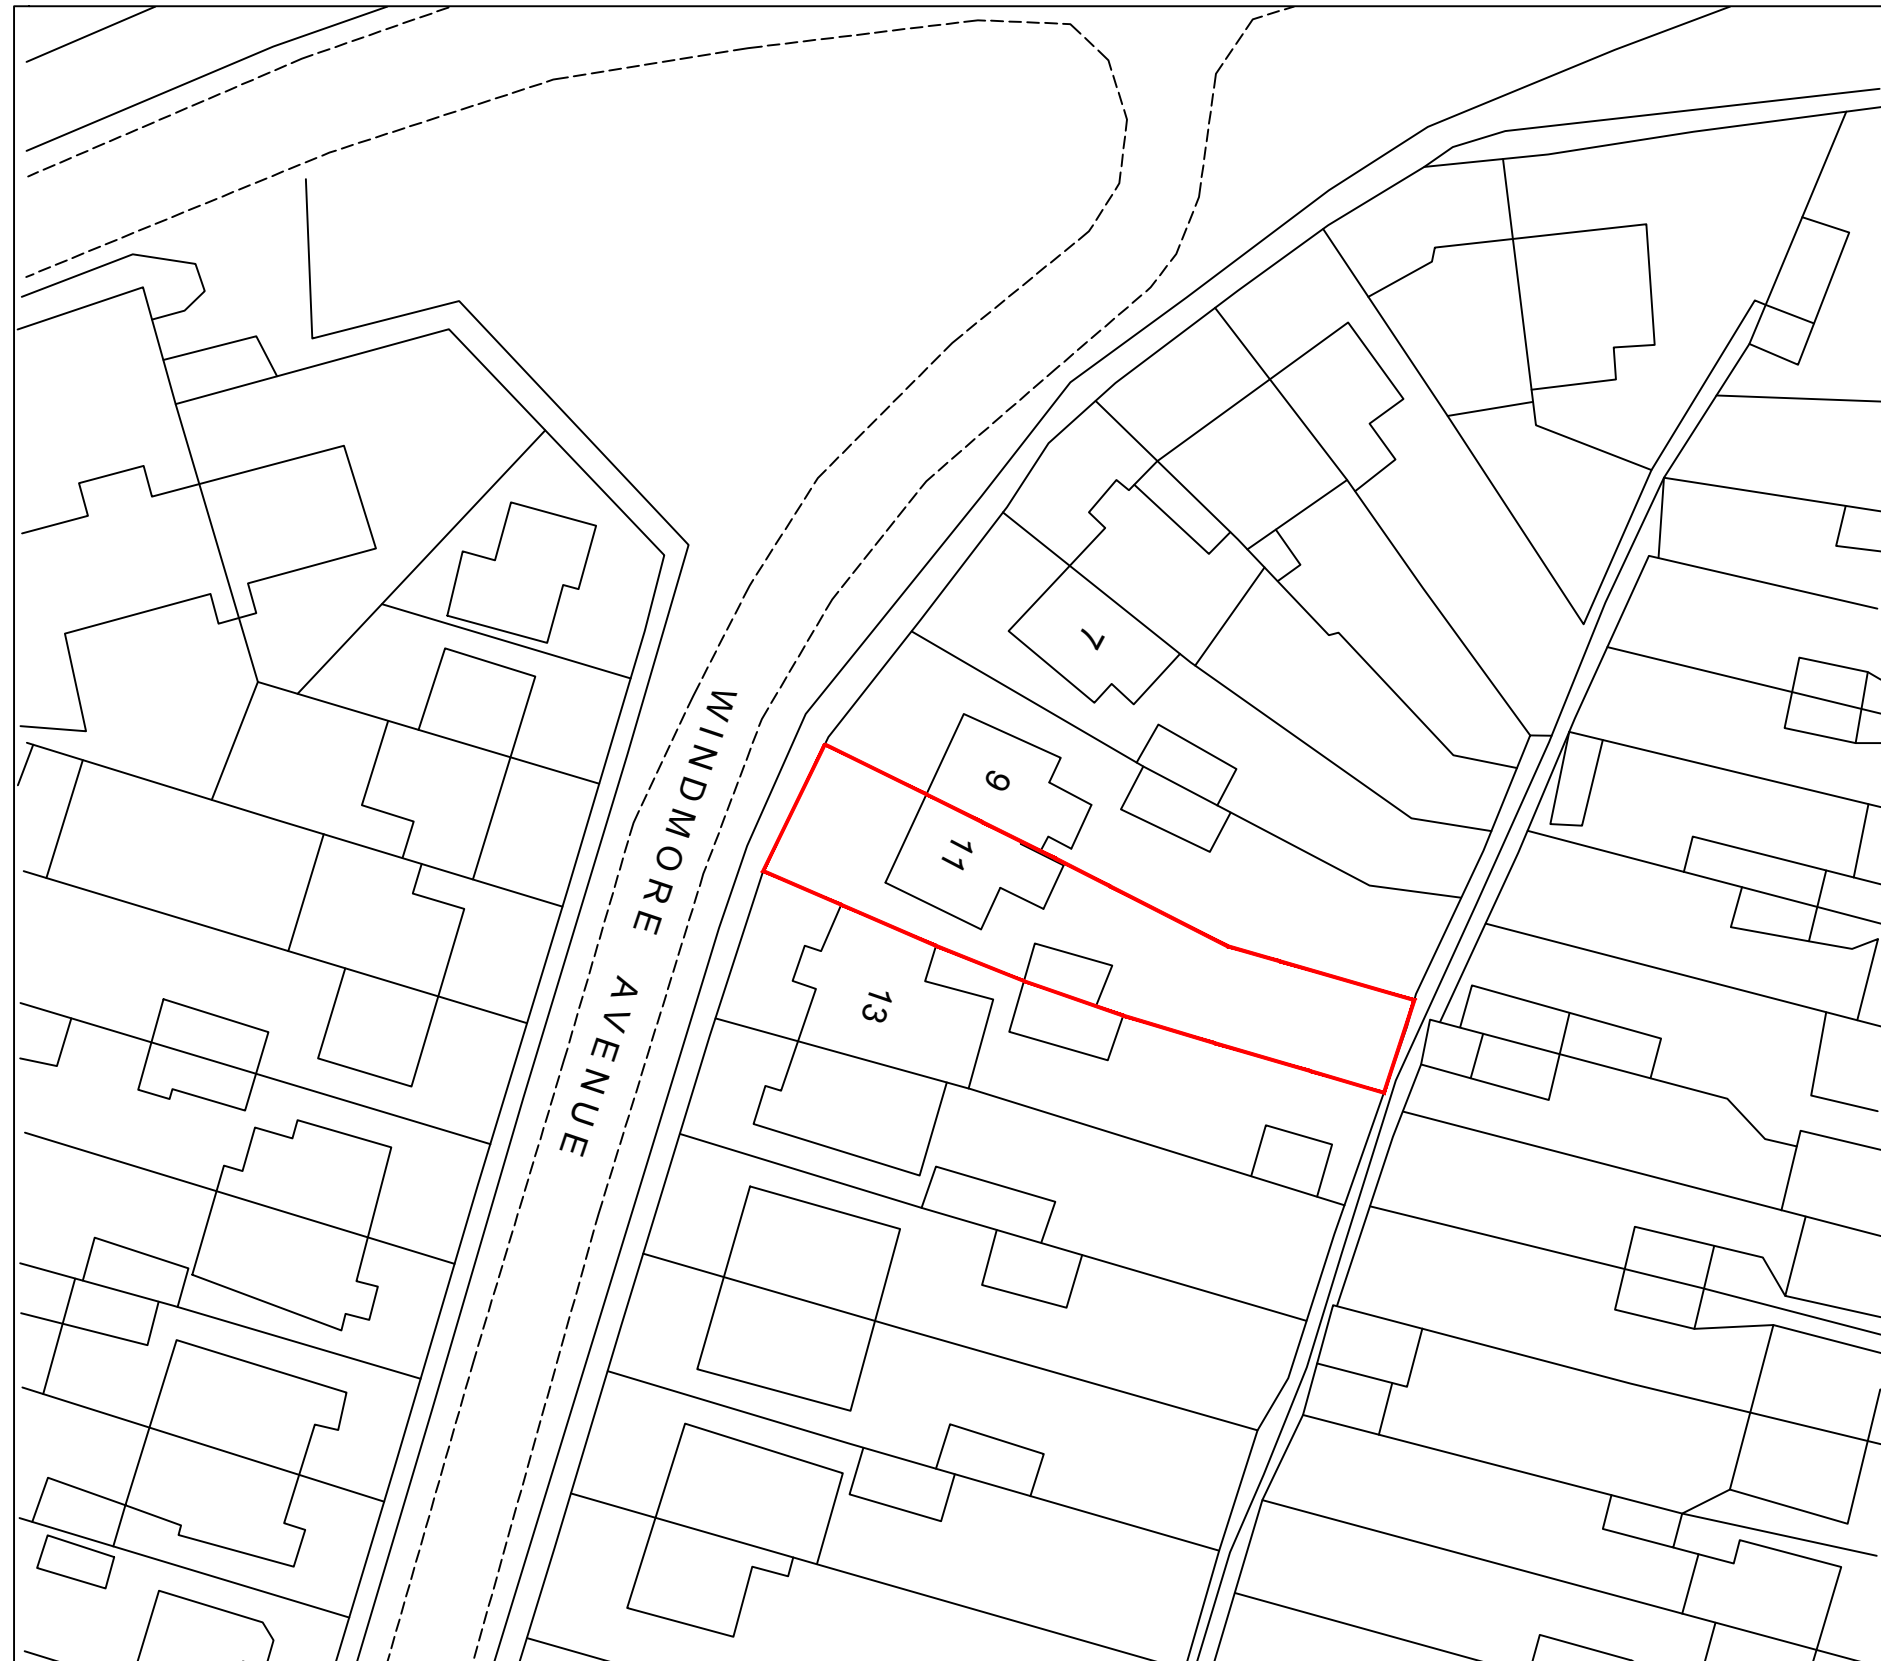

NOTES
THIS DRAWING IS FOR PLANNING USE ONLY.
STRUCTURE AND BUILDING CONTROL
APPROVAL IS REQUIRED BEFORE
COMMENCEMENT OF ANY BUILDING
WORKS. DO NOT REPRODUCE THIS
DRAWING WITHOUT PERMISSION. THIS
DRAWING IS SUBJECT TO COPYRIGHT .

THE LOFT CONVERTER

The Loft Converter (City) Ltd
33 East Barent road New barnet EN4 8RN
info@theloftconverter.com
www.theloftconverter.com
Mobile: 07525041120
Tel: 0208 361 7458

Client
11 WINDMORE AVENUE
EN6 3BE

Drawing Title
BLOCK PLAN

Scale 1:500	Date 08/06/2021	Checked AZ	Drawn By AZ

Drawing Number D11	Revision

Bringing TLC to your home