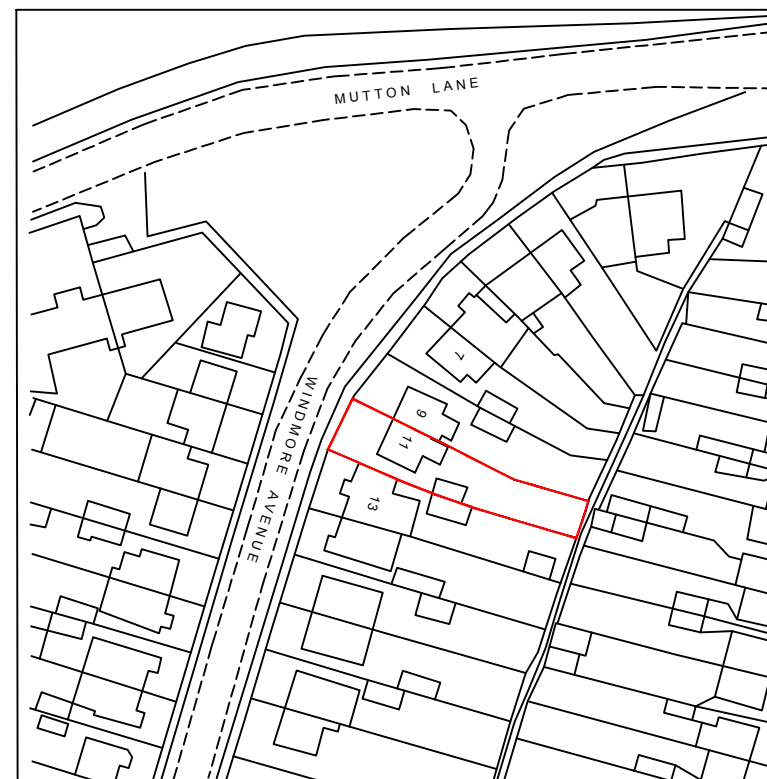

NOTES
THIS DRAWING IS FOR PLANNING USE ONLY,
STRUCTURE AND BUILDING CONTROL
APPROVAL IS REQUIRED BEFORE
COMMENCEMENT OF ANY BUILDING
WORKS. DO NOT REPRODUCE THIS
DRAWING WITHOUT PERMISSION, THIS
DRAWING IS SUBJECT TO COPYRIGHT .

THE LOFT CONVERTER

The Loft Converter (City) Ltd
33 East Barent road New barnet EN4 8RN
info@theloftconverter.com
www.theloftconverter.com
Mobile: 07525041120
Tel:0208 361 7458

Client
11 WINDMORE AVENUE
EN6 3BE

Drawing Title
SITE PLAN

Scale 1:1250	Date 08/06/2021	Checked AZ	Drawn By AZ

Drawing Number D12	Revision