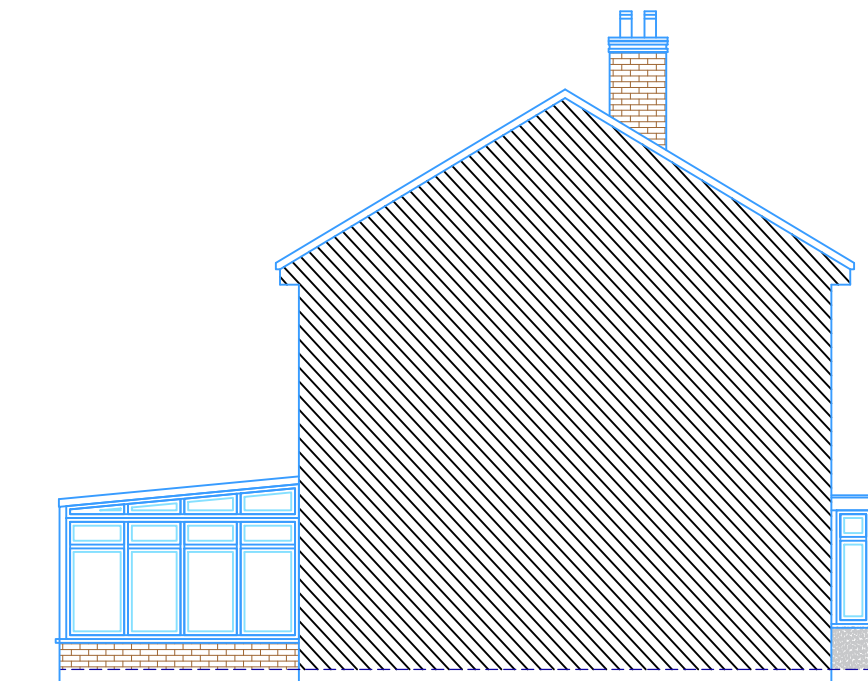

NOTES
 THIS DRAWING IS FOR PLANNING USE ONLY.
 STRUCTURE AND BUILDING CONTROL
 APPROVAL IS REQUIRED BEFORE
 COMMENCEMENT OF ANY BUILDING
 WORKS. DO NOT REPRODUCE THIS
 DRAWING WITHOUT PERMISSION. THIS
 DRAWING IS SUBJECT TO COPYRIGHT.

EXISTING FRONT ELEVATION

EXISTING REAR ELEVATION

EXISTING ELEVATION SIDE A

EXISTING ELEVATION SIDE B

THE LOFT CONVERTER

The Loft Converter (City) Ltd
 33 East Barent road New barnet EN4 8RN
 info@theloftconverter.com
 www.theloftconverter.com
 Mobile: 07525041120
 Tel: 0208 361 7458

Client
**11 WINDMORE AVENUE
 EN6 3BE**

Drawing Title
EXISTING ELEVATIONS

Scale 1:100	Date 08/06/2021	Checked AZ	Drawn By AZ
----------------	--------------------	---------------	----------------

Drawing Number D07	Revision
-----------------------	----------