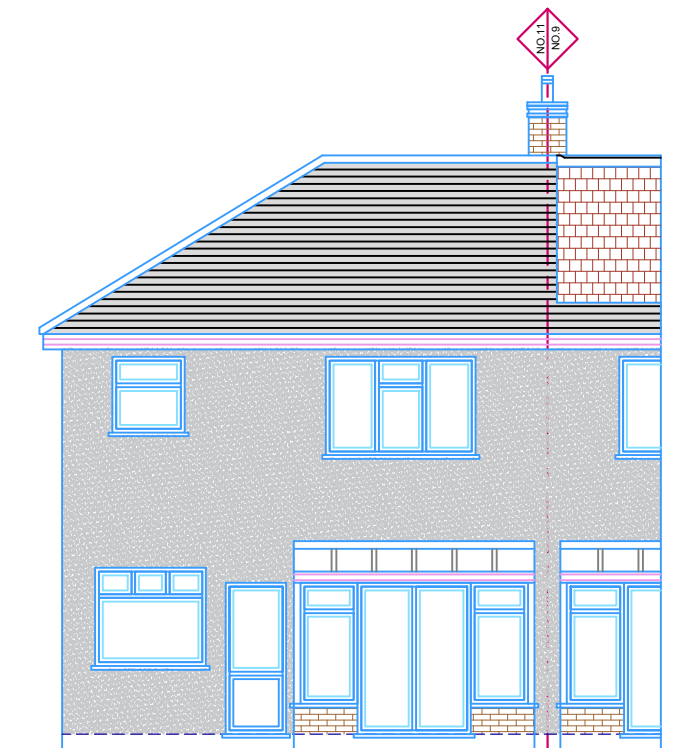

NOTES
 THIS DRAWING IS FOR PLANNING USE ONLY.
 STRUCTURE AND BUILDING CONTROL
 APPROVAL IS REQUIRED BEFORE
 COMMENCEMENT OF ANY BUILDING
 WORKS. DO NOT REPRODUCE THIS
 DRAWING WITHOUT PERMISSION. THIS
 DRAWING IS SUBJECT TO COPYRIGHT.

EXISTING FRONT ELEVATION

EXISTING REAR ELEVATION

EXISTING ELEVATION SIDE A

EXISTING ELEVATION SIDE B

THE LOFT CONVERTER

The Loft Converter (City) Ltd
 33 East Barent road New barnet EN4 8RN
 info@theloftconverter.com
 www.theloftconverter.com
 Mobile: 07525041120
 Tel: 0208 361 7458

Client
**11 WINDMORE AVENUE
 EN6 3BE**

Drawing Title
EXISTING ELEVATIONS

Scale 1:100	Date 08/06/2021	Checked AZ	Drawn By AZ
----------------	--------------------	---------------	----------------

Drawing Number D07	Revision
-----------------------	----------