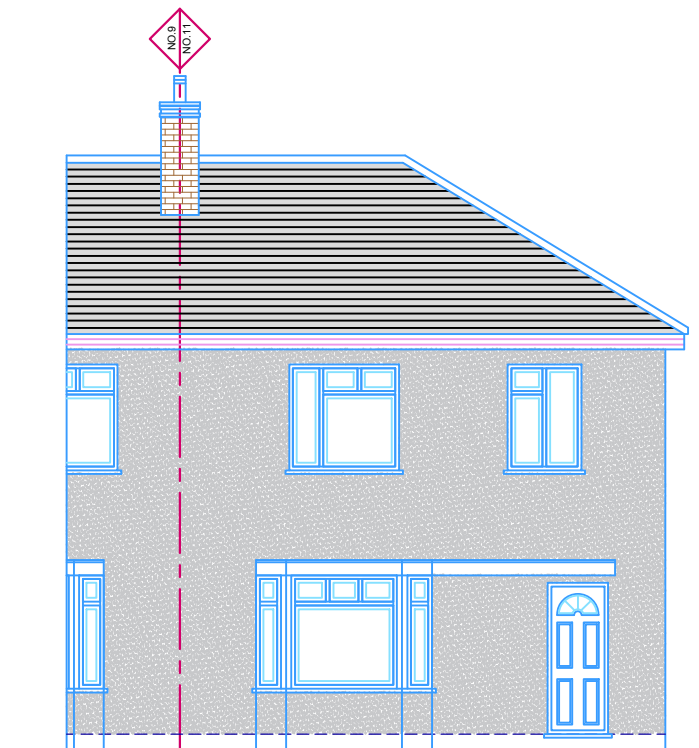

NOTES
 THIS DRAWING IS FOR PLANNING USE ONLY.
 STRUCTURE AND BUILDING CONTROL
 APPROVAL IS REQUIRED BEFORE
 COMMENCEMENT OF ANY BUILDING
 WORKS. DO NOT REPRODUCE THIS
 DRAWING WITHOUT PERMISSION. THIS
 DRAWING IS SUBJECT TO COPYRIGHT.

EXISTING FRONT ELEVATION

EXISTING REAR ELEVATION

EXISTING ELEVATION SIDE A

EXISTING ELEVATION SIDE B

THE LOFT CONVERTER

The Loft Converter (City) Ltd
 33 East Barent road New barnet EN4 8RN
 info@theloftconverter.com
 www.theloftconverter.com
 Mobile: 07525041120
 Tel: 0208 361 7458

Client
**11 WINDMORE AVENUE
 EN6 3BE**

Drawing Title
EXISTING ELEVATIONS

Scale 1:100	Date 08/06/2021	Checked AZ	Drawn By AZ
----------------	--------------------	---------------	----------------

Drawing Number D07	Revision
-----------------------	----------