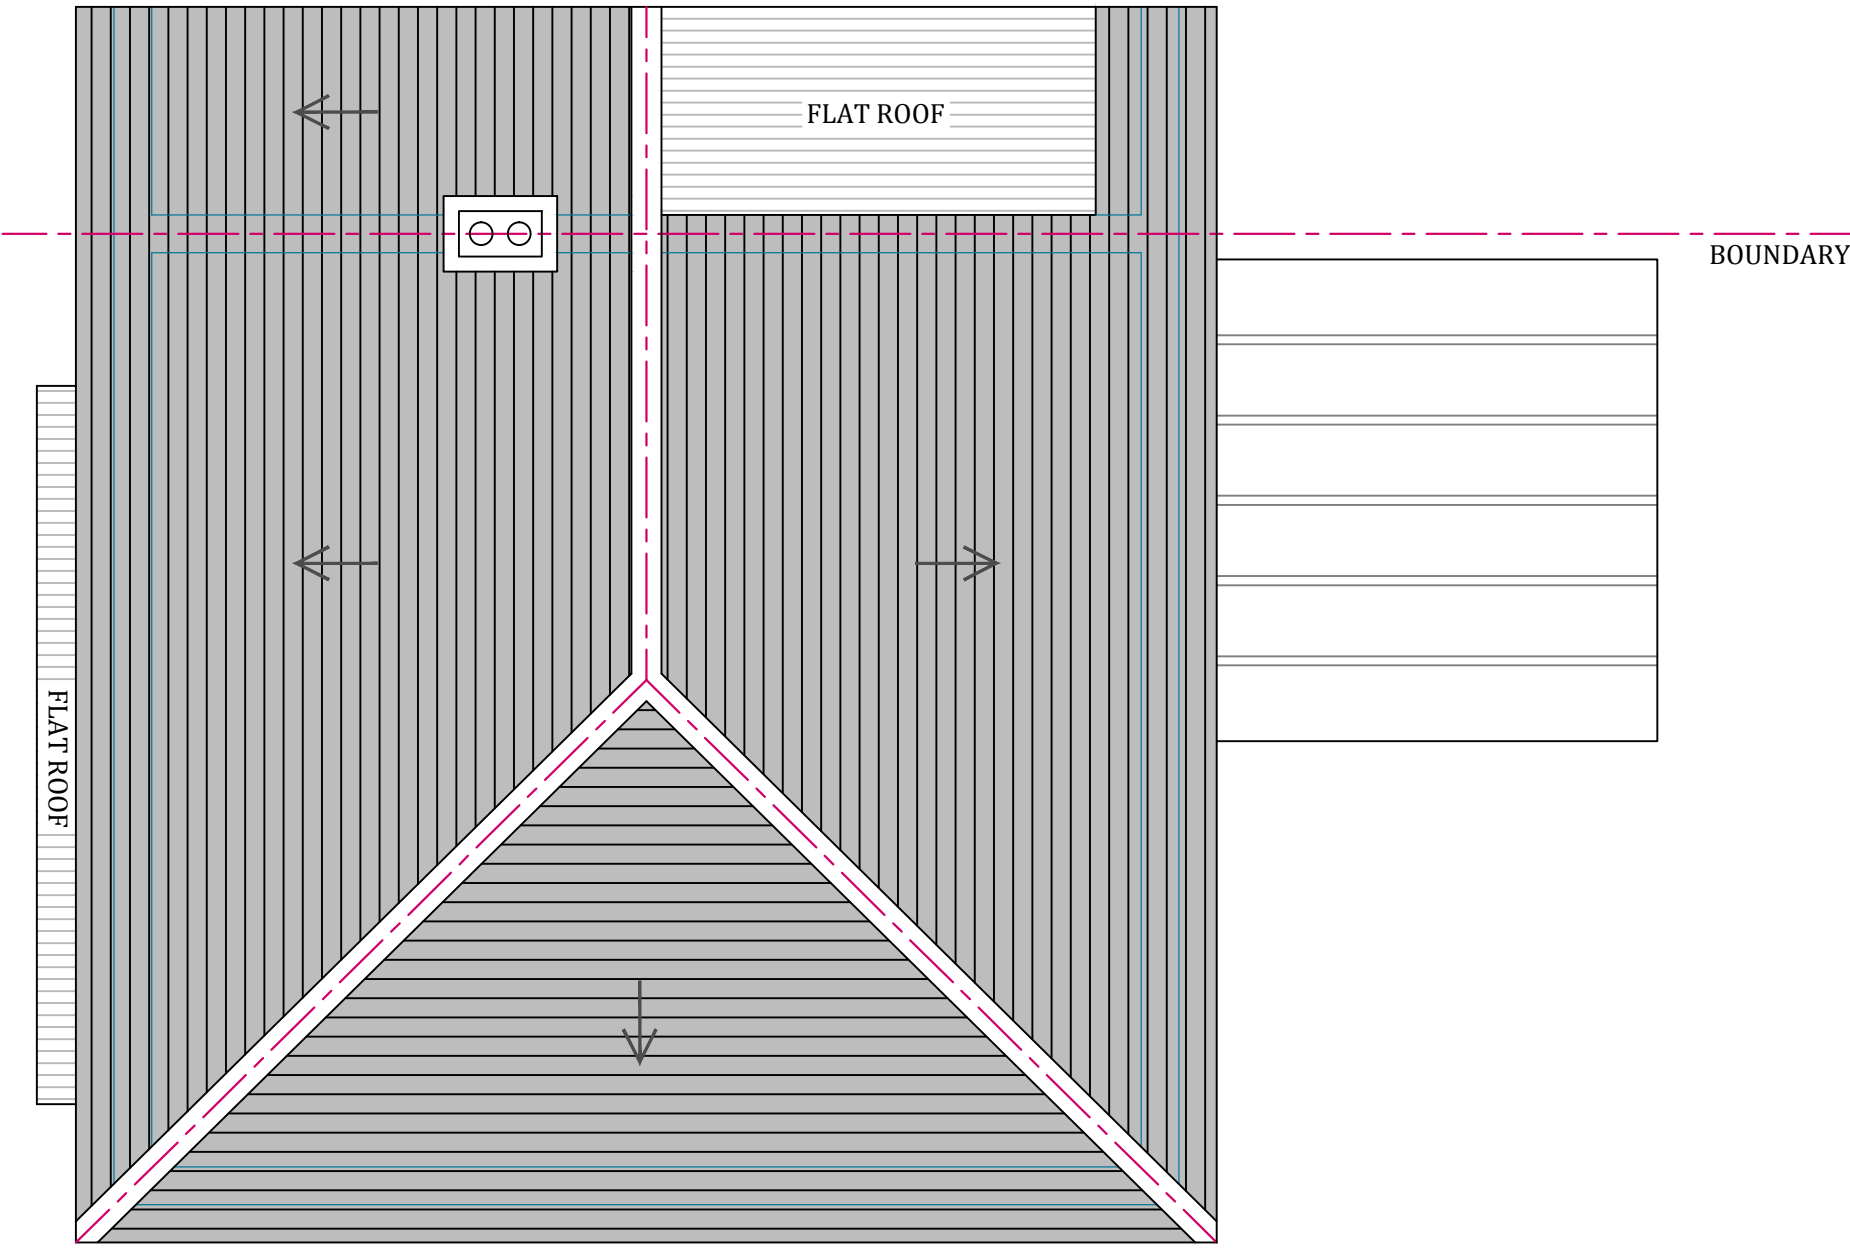

NOTES  
 THIS DRAWING IS FOR PLANNING USE ONLY.  
 STRUCTURE AND BUILDING CONTROL  
 APPROVAL IS REQUIRED BEFORE  
 COMMENCEMENT OF ANY BUILDING  
 WORKS. DO NOT REPRODUCE THIS  
 DRAWING WITHOUT PERMISSION. THIS  
 DRAWING IS SUBJECT TO COPYRIGHT .

Client  
 11 WINDMORE AVENUE  
 EN6 3BE

Drawing Title  
 EXISTING ROOF PLAN

Scale 1:50	Date 08/06/2021	Checked AZ	Drawn By AZ
---------------	--------------------	---------------	----------------

Drawing Number D05	Revision
-----------------------	----------