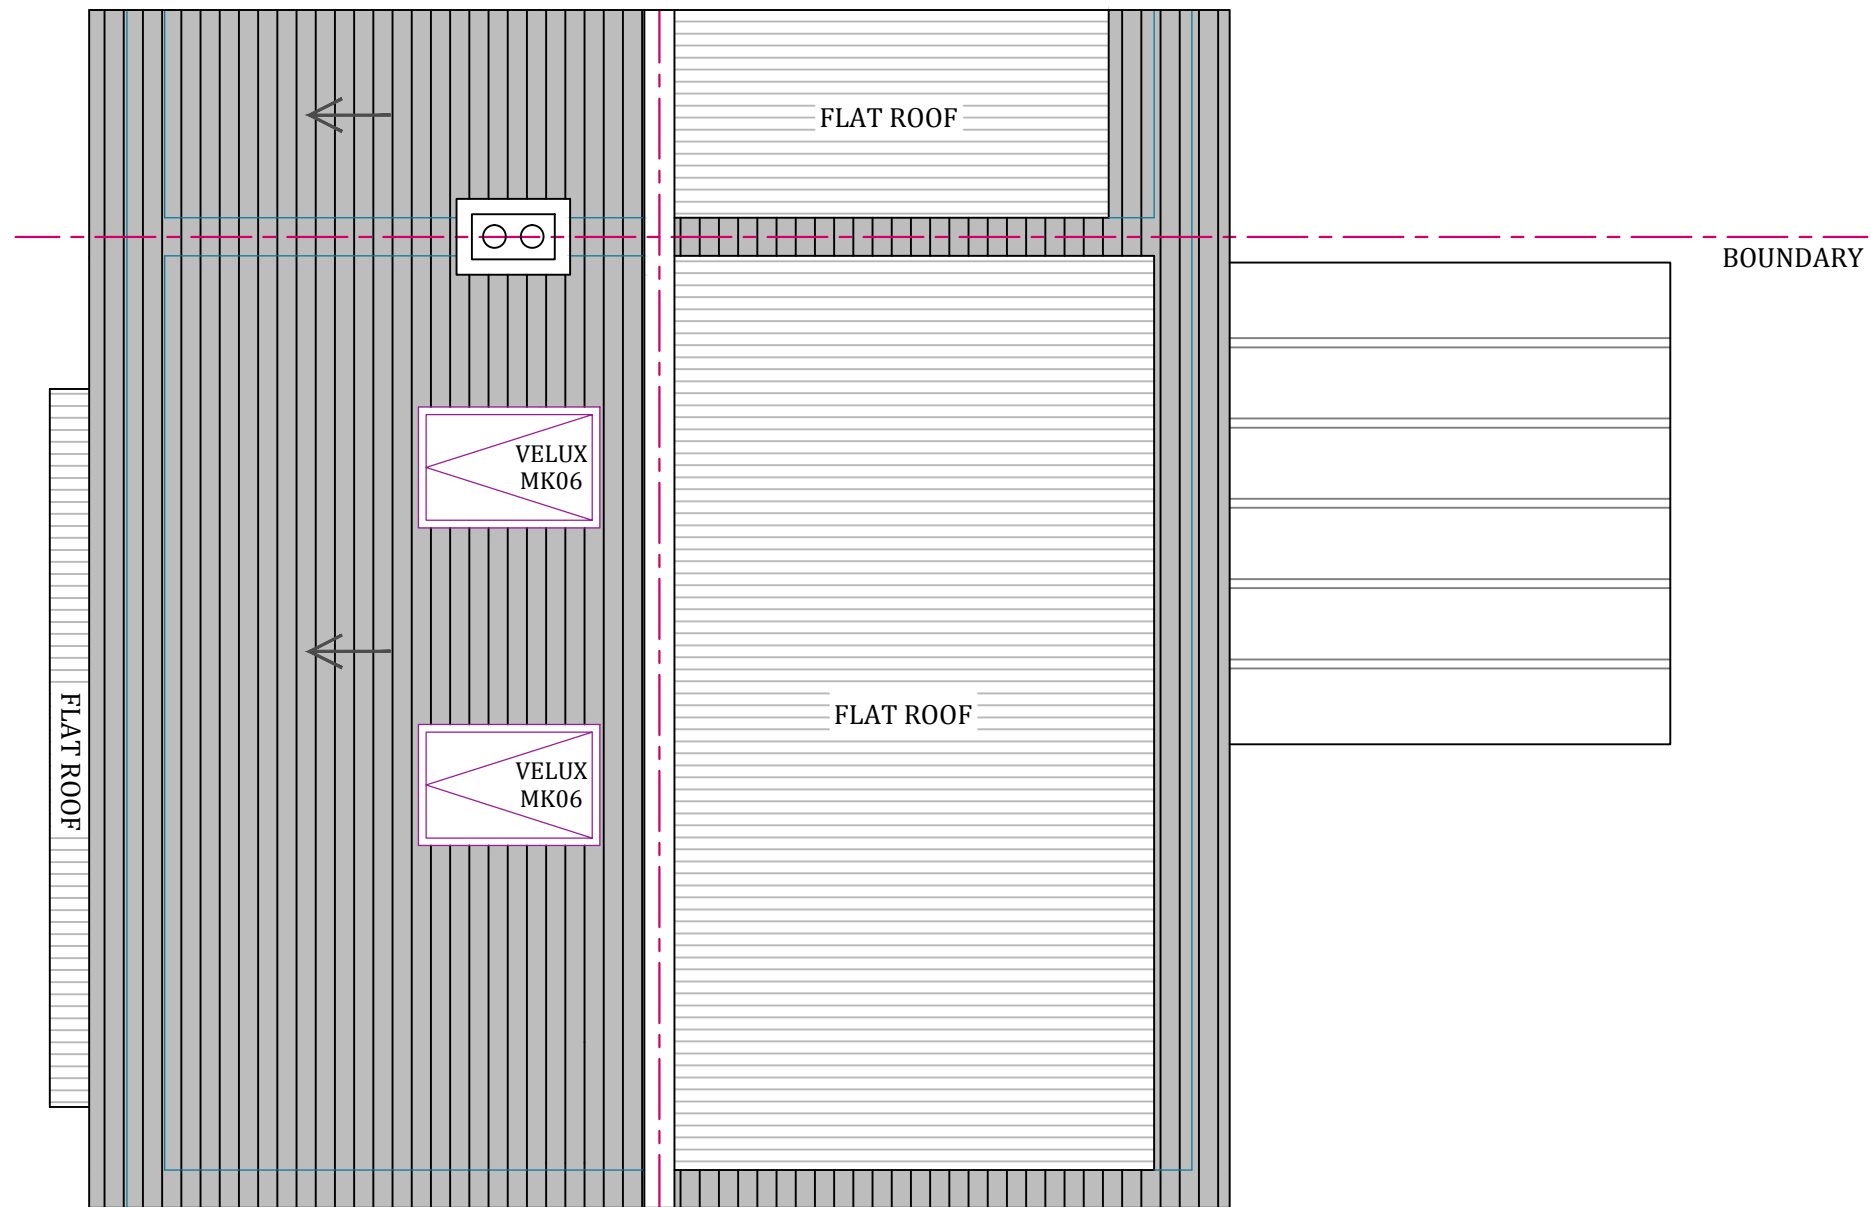

NOTES
 THIS DRAWING IS FOR PLANNING USE ONLY.
 STRUCTURE AND BUILDING CONTROL
 APPROVAL IS REQUIRED BEFORE
 COMMENCEMENT OF ANY BUILDING
 WORKS. DO NOT REPRODUCE THIS
 DRAWING WITHOUT PERMISSION. THIS
 DRAWING IS SUBJECT TO COPYRIGHT .

Drawing Title
PROPOSED ROOF PLAN

Scale 1:50	Date 08/06/2021	Checked AZ	Drawn By AZ
---------------	--------------------	---------------	----------------

Drawing Number D06	Revision
-----------------------	----------