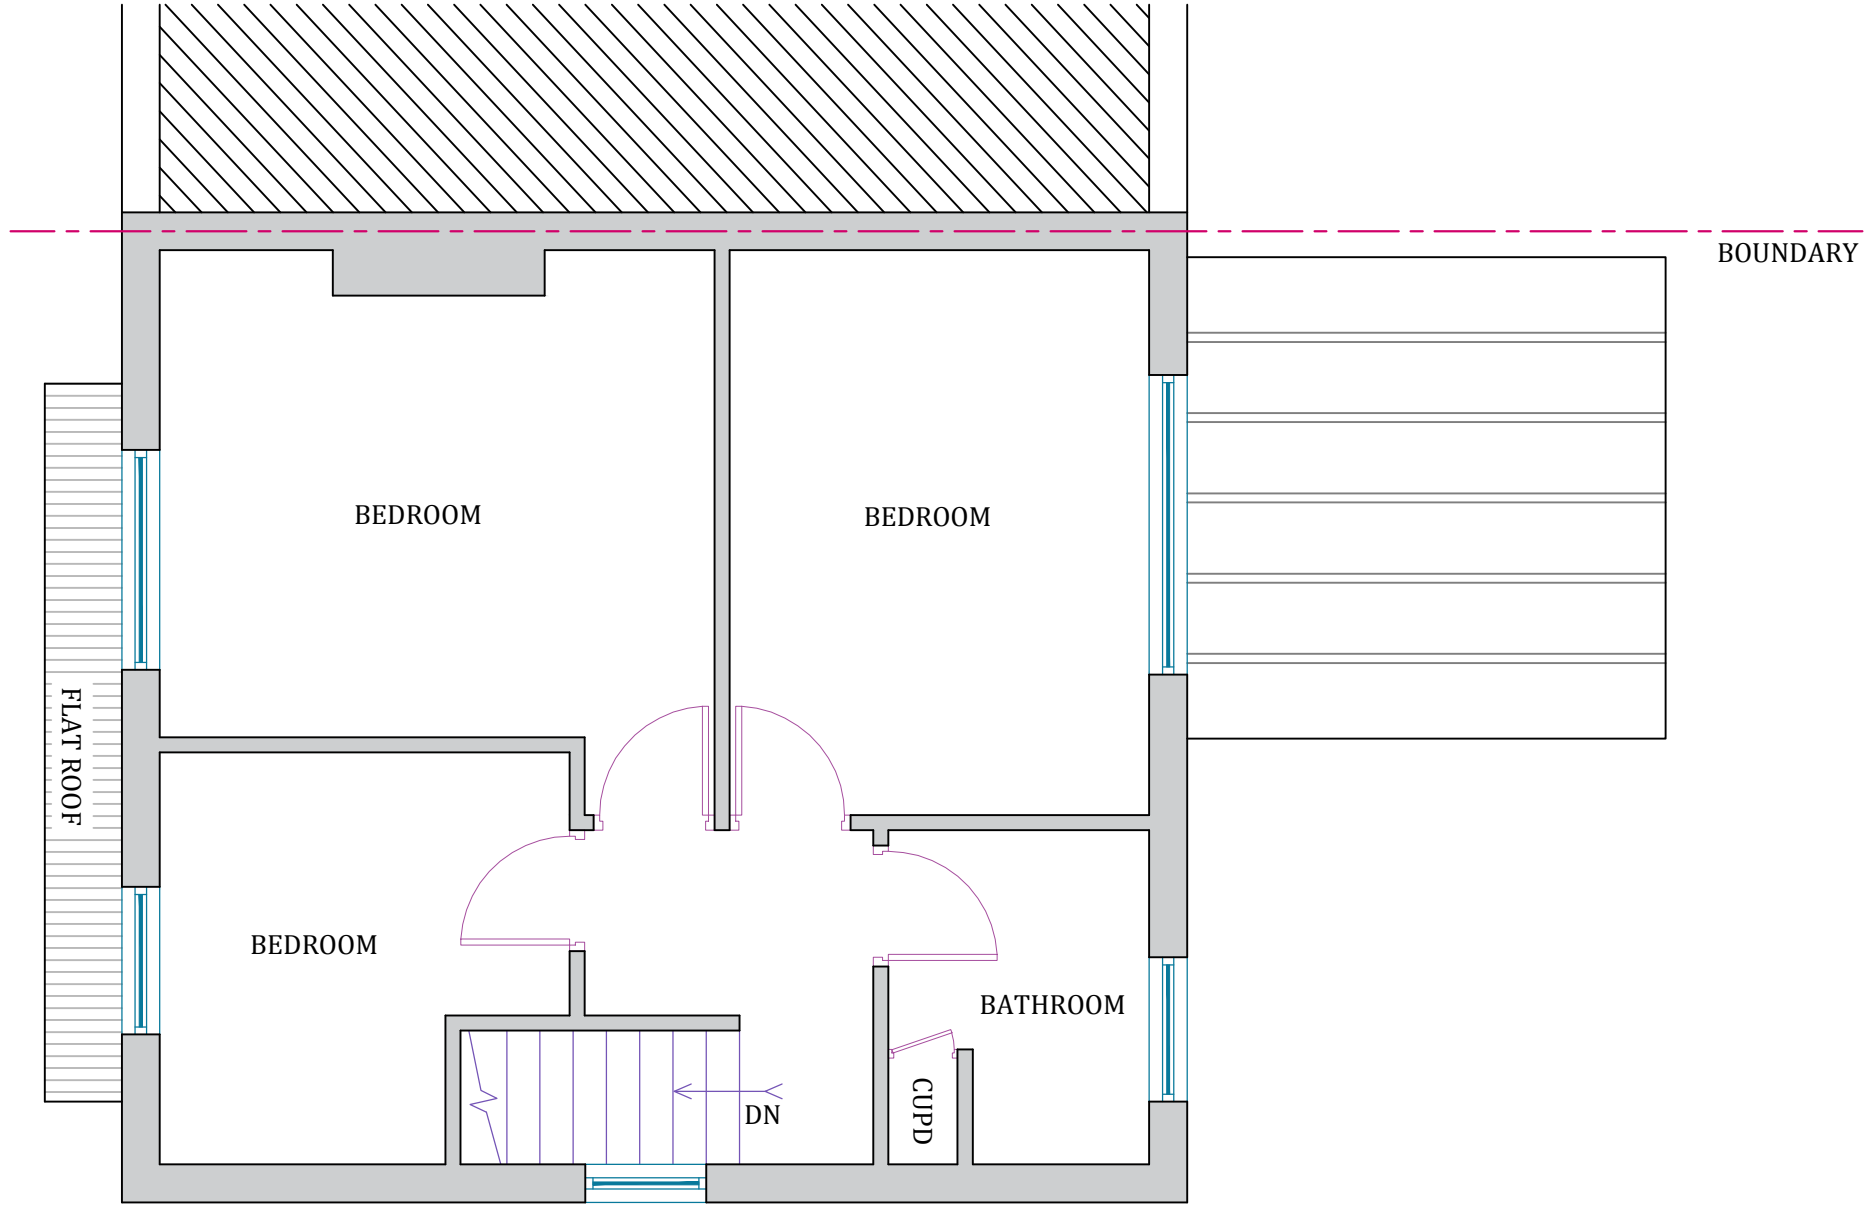

NOTES  
 THIS DRAWING IS FOR PLANNING USE ONLY.  
 STRUCTURE AND BUILDING CONTROL  
 APPROVAL IS REQUIRED BEFORE  
 COMMENCEMENT OF ANY BUILDING  
 WORKS. DO NOT REPRODUCE THIS  
 DRAWING WITHOUT PERMISSION. THIS  
 DRAWING IS SUBJECT TO COPYRIGHT .

Client  
 11 WINDMORE AVENUE  
 EN6 3BE

Drawing Title  
 EXISTING FIRST FLOOR PLAN

Scale 1:50	Date 08/06/2021	Checked AZ	Drawn By AZ
Drawing Number D02			Revision

**Bringing TLC to your home**