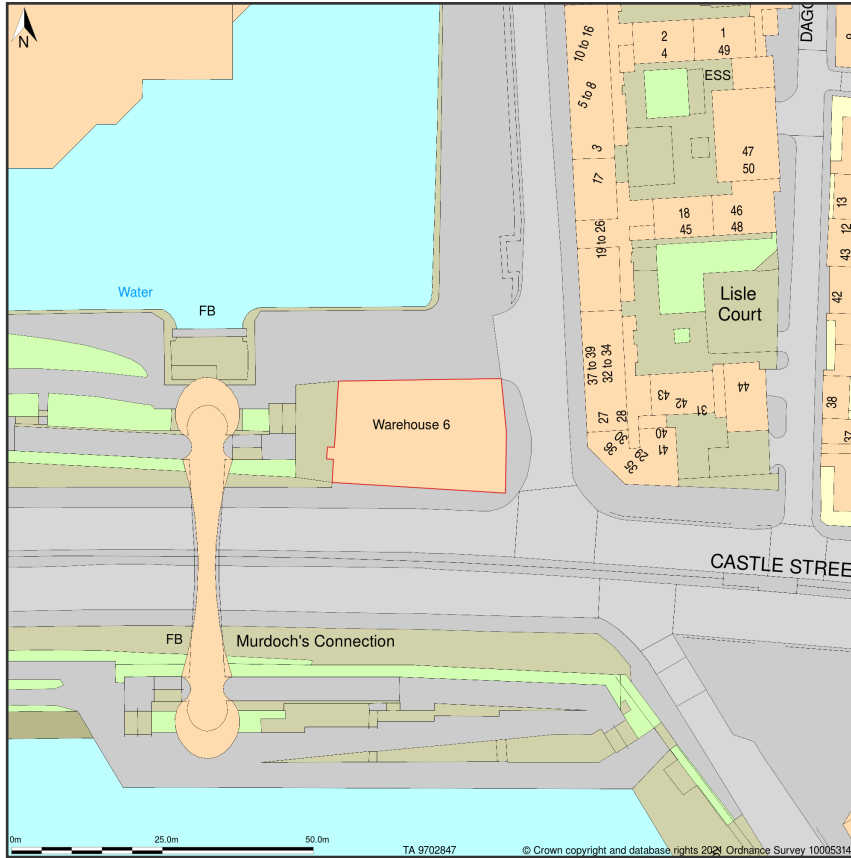

Ask Restaurant, Ground Floor, Warehouse 6, Princes Dock Street, Kingston Upon Hull, City Of Kingston Upon Hull, HU1 2LP

Site Plan shows area bounded by: 509631.3, 428404.25 509772.73, 428545.67 (at a scale of 1:1250), OSGridRef: TA 9702847. The representation of a road, track or path is no evidence of a right of way. The representation of features as lines is no evidence of a property boundary.

Produced on 30th Jun 2021 from the Ordnance Survey National Geographic Database and incorporating surveyed revision available at this date. Reproduction in whole or part is prohibited without the prior permission of Ordnance Survey. © Crown copyright 2021. Supplied by www.buyaplan.co.uk a licensed Ordnance Survey partner (100053143). Unique plan reference: #00646878-ADD4CF