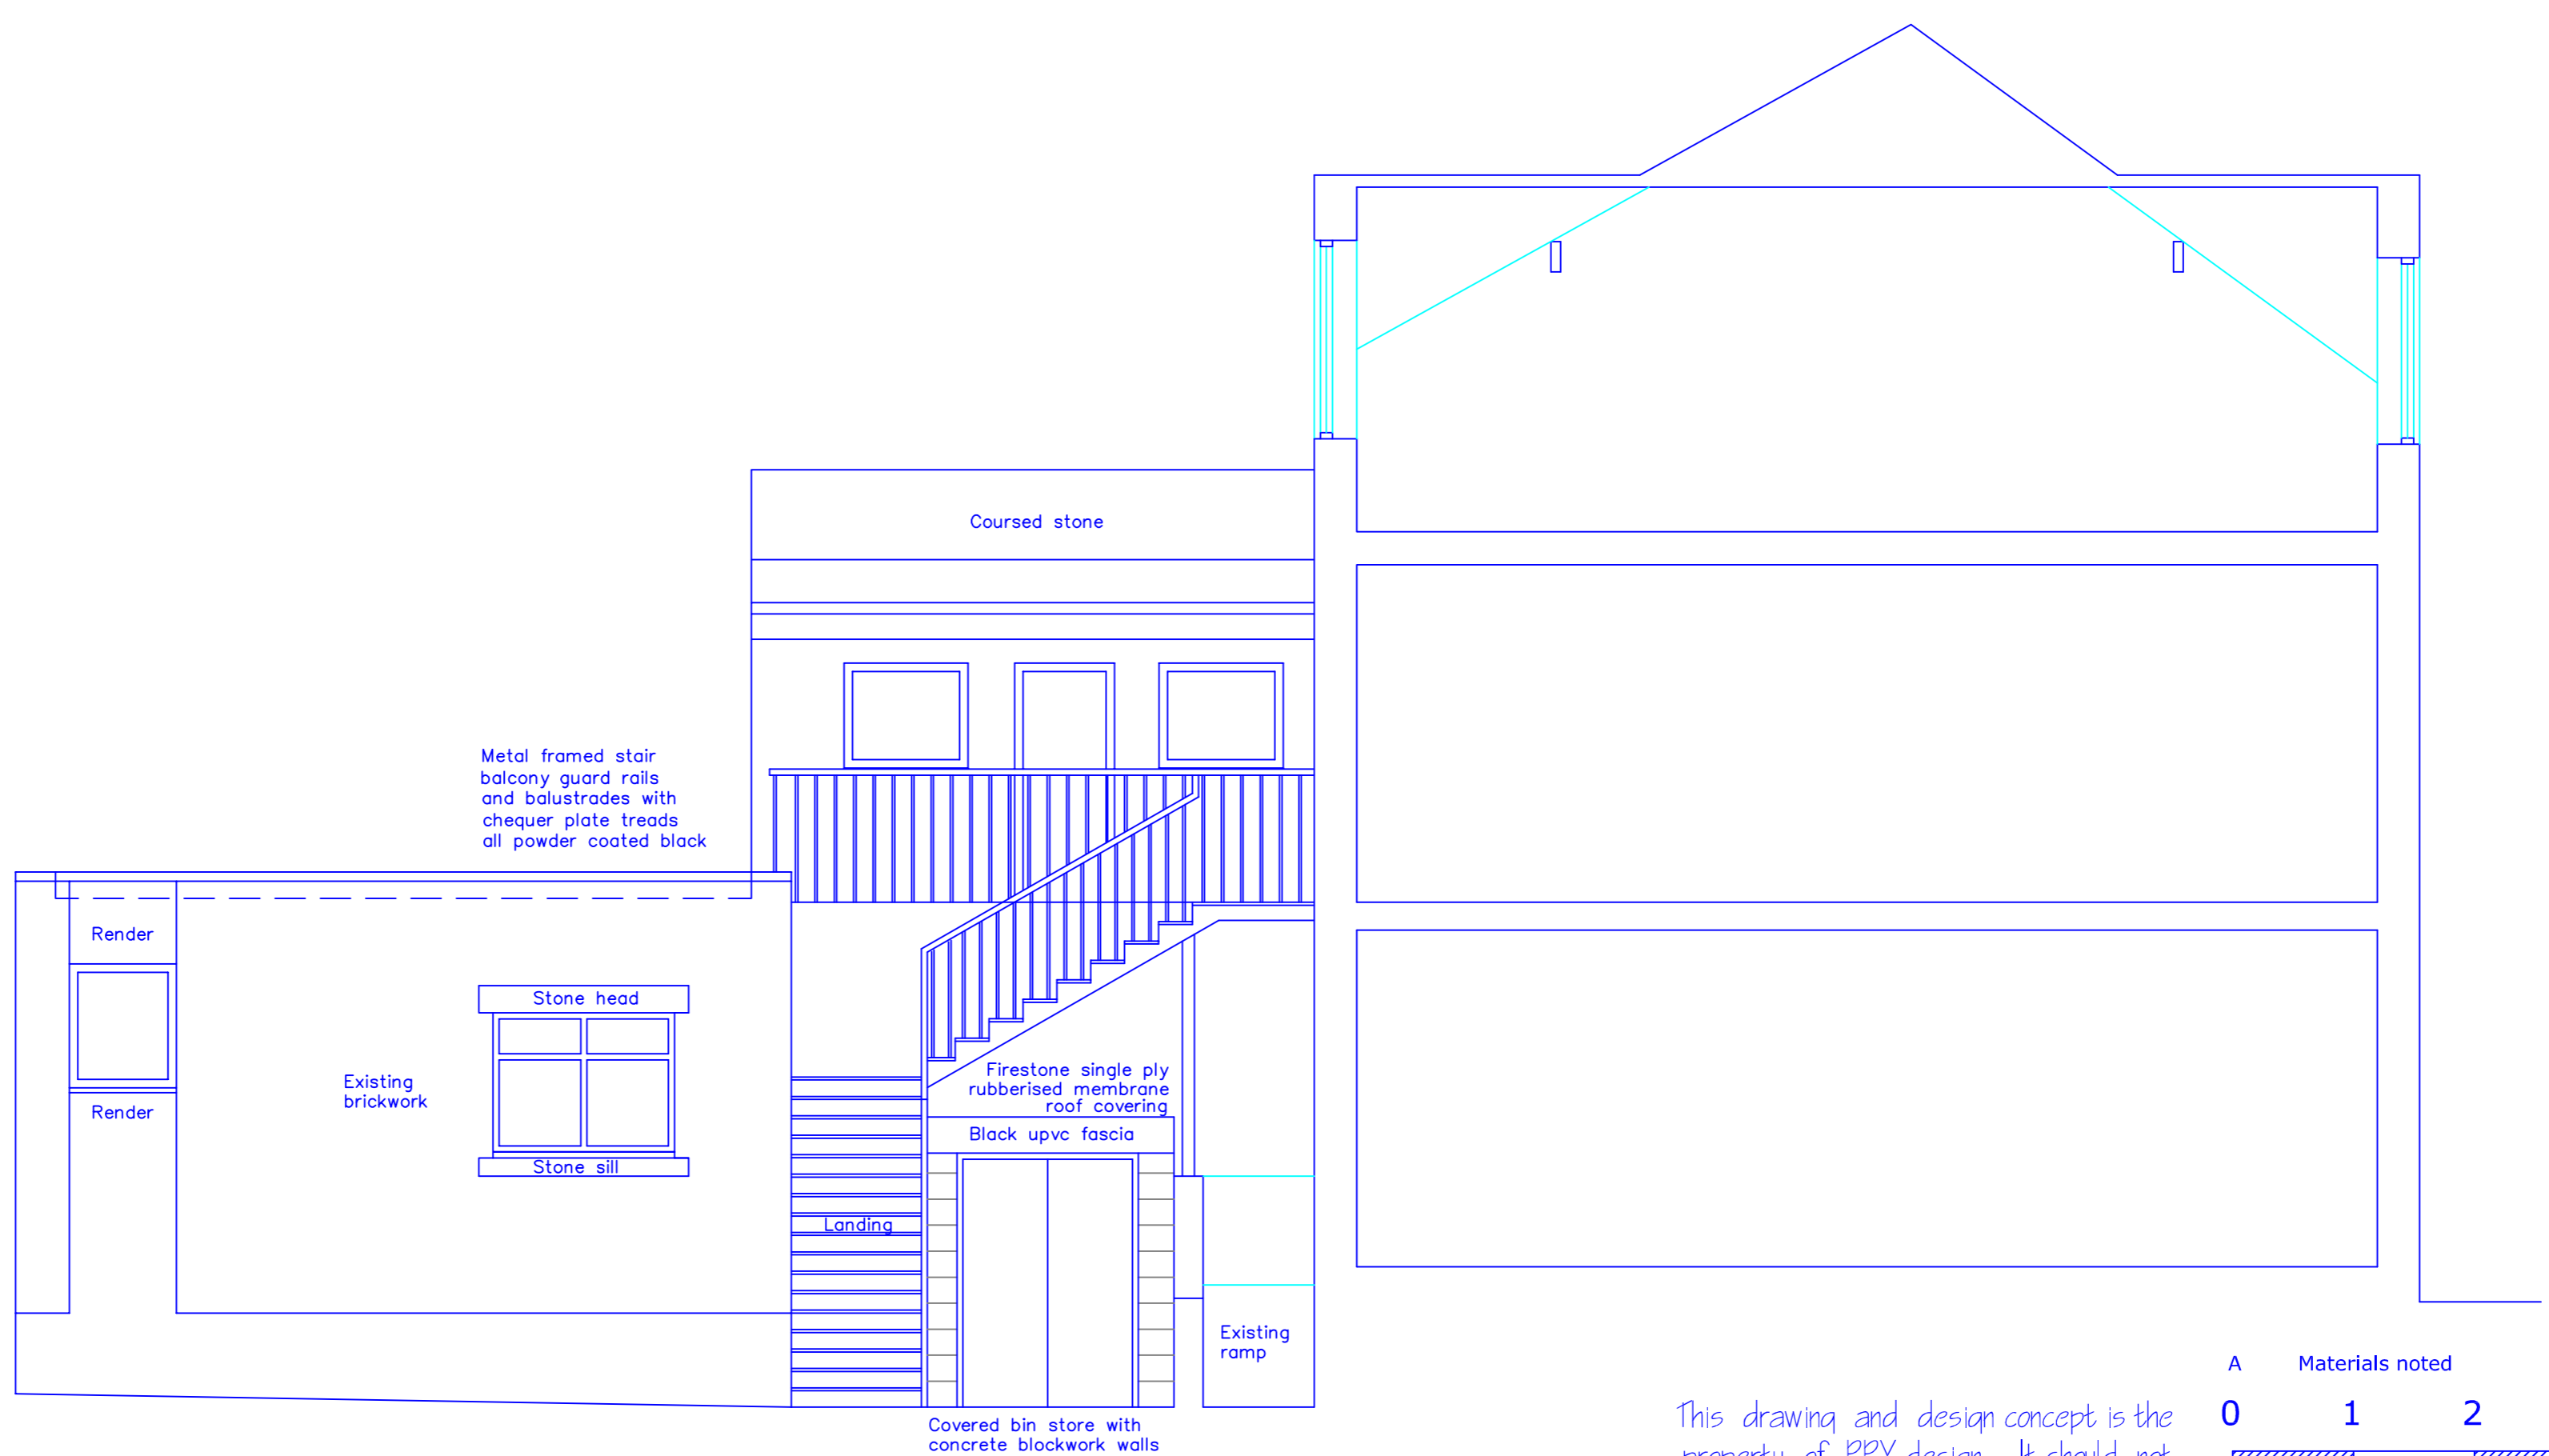

Proposed Side Elevation/Section

Proposed Rear Elevation

New door sets and window frames to be dark grey upvc

Proposed Side Elevation/Section

This drawing and design concept is the property of PPY design. It should not be reproduced without written permission

0 1 2 3 m

Royal British Legion Club 81 Deardengate Haslingden Rossendale BB4 5SN		scale 1:50 @ A1 July 2021
SM2-04A Proposed Rear Elevations		
PPY design Ltd		