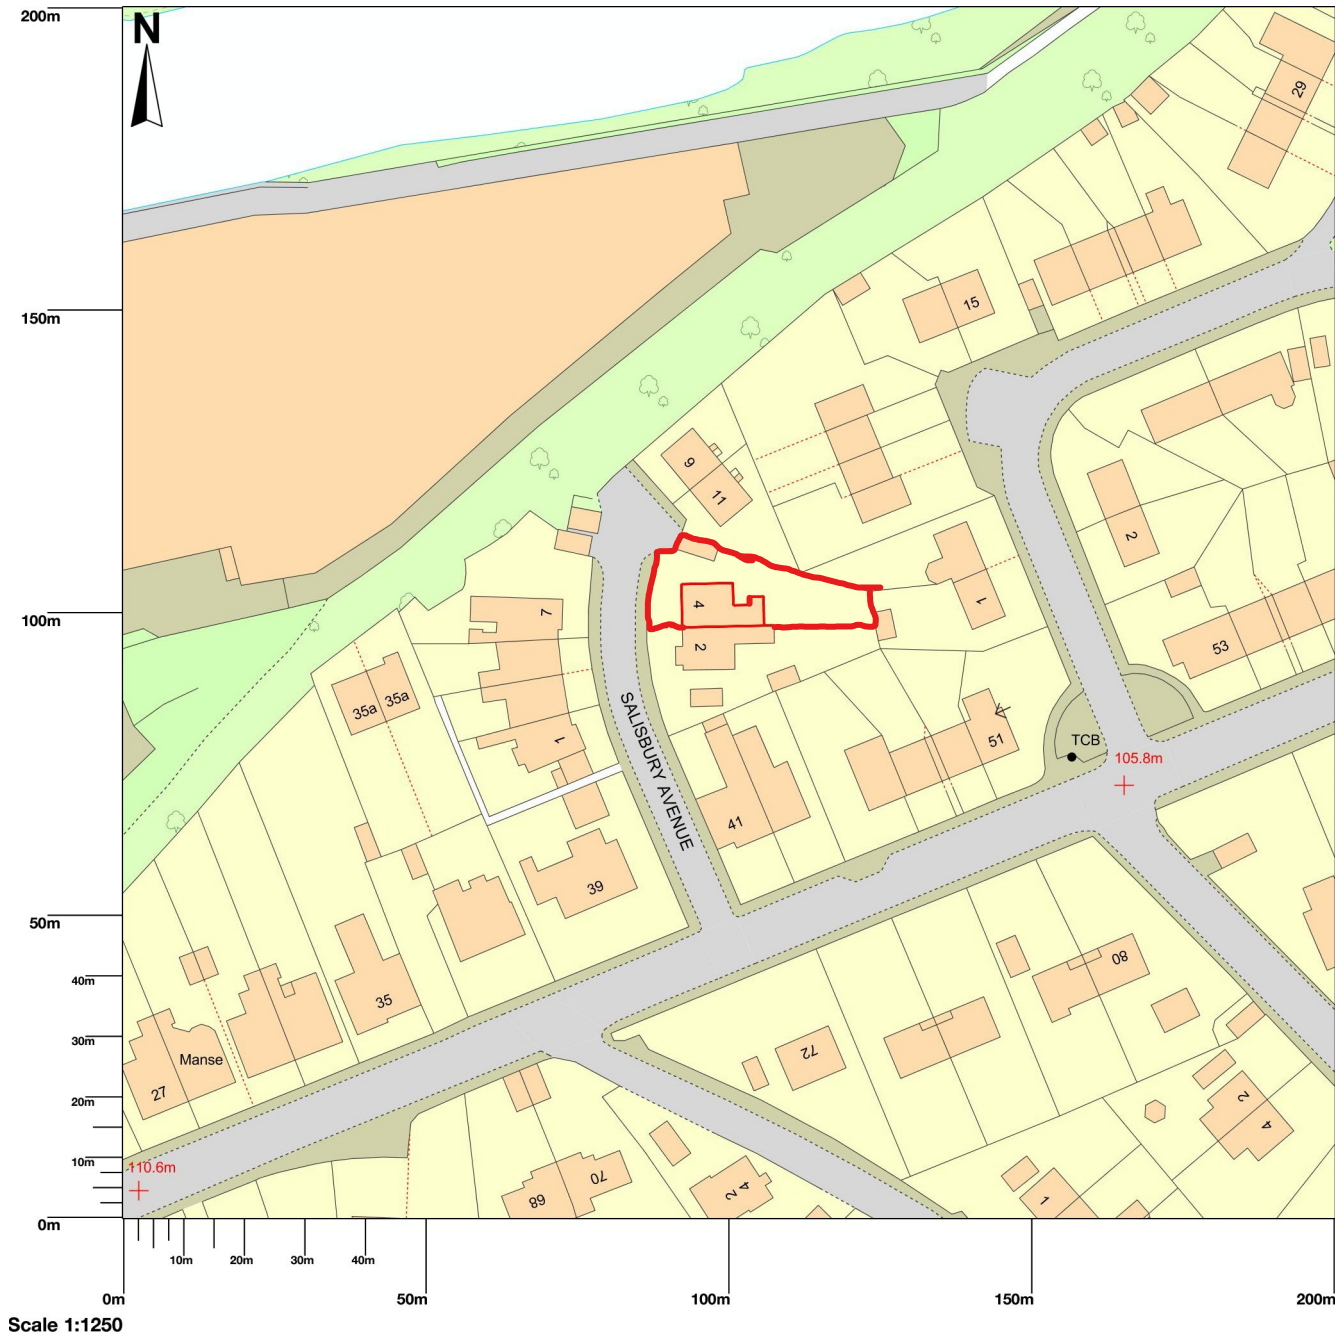

## 4 Salisbury Avenue, Hawick, TD9 9NY

Map area bounded by: 350944,615128 351144,615328. Produced on 20 July 2021 from the OS National Geographic Database. Reproduction in whole or part is prohibited without the prior permission of Ordnance Survey. © Crown copyright 2021. Supplied by UKPlanningMaps.com a licensed OS partner (100054135). Unique plan reference: p4buk/663891/899532