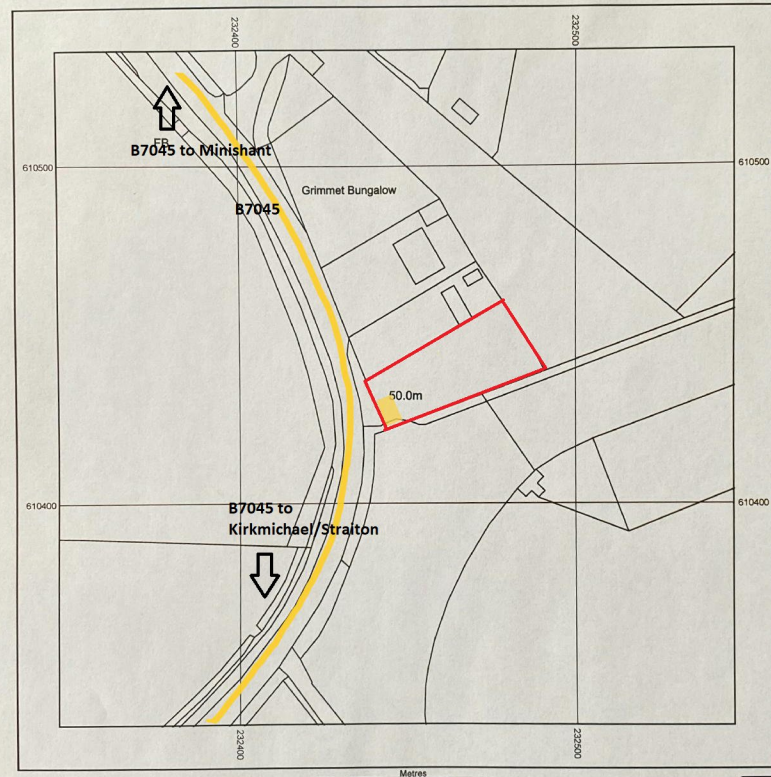

Scale: 1:1250

Supplied by: National Map Centre
License number: 100031961
Produced: 21/06/2021
Serial number: 54860

Grimmet Bungalow
Maybole
KA19 7JR

Plot centre co-ordinates: 232446,610435
Download file:
Project name: Grimmet_Bungalow