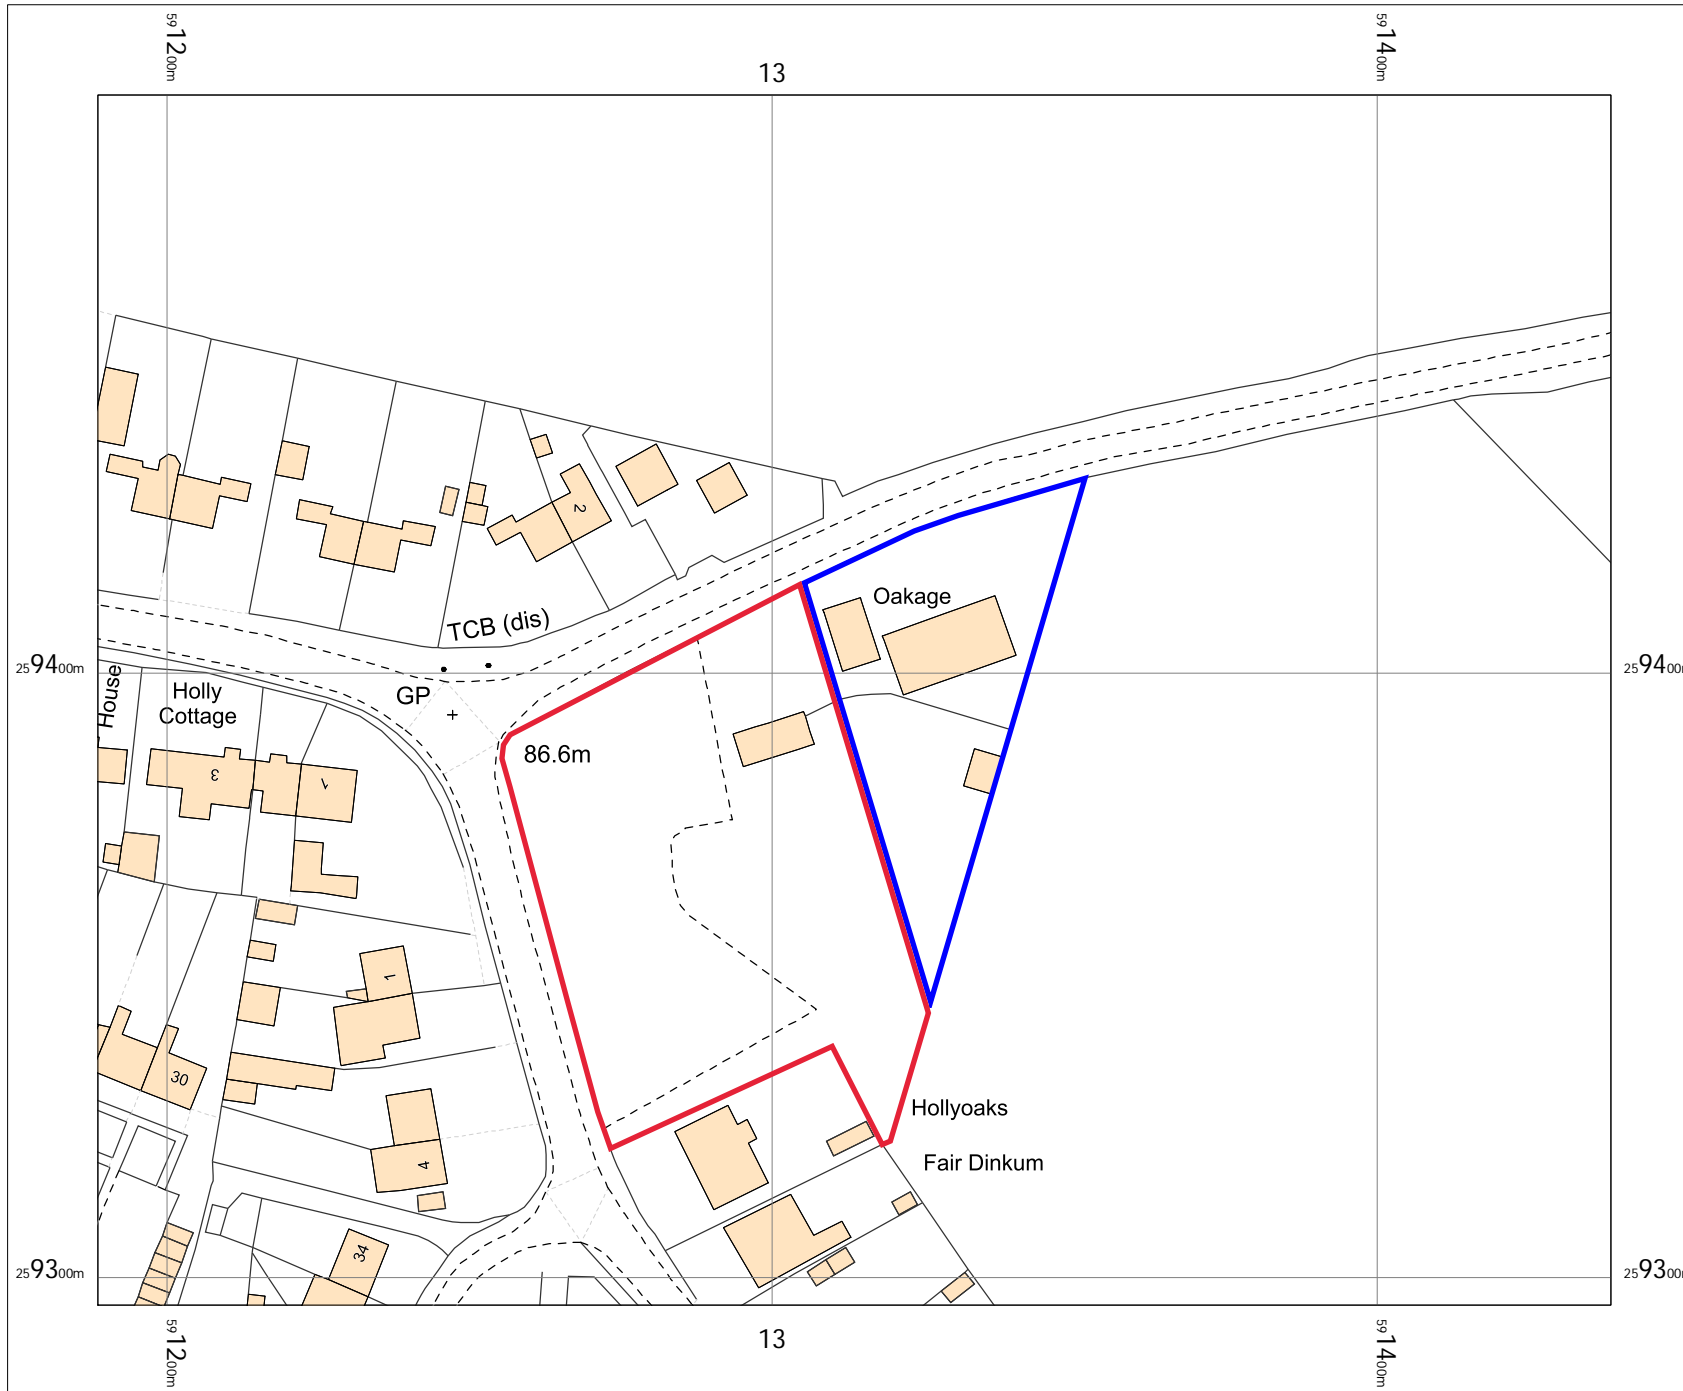

# Oakage

Freewood Street  
Bradfield St George  
IP30 0AY

OS MasterMap 1250/2500/10000  
scale  
Wednesday, July 7, 2021, ID:  
BW1-00974973  
maps.blackwell.co.uk

1:1250 scale print at A4, Centre:  
591314 E, 259396 N

©Crown Copyright Ordnance  
Survey. Licence no. 100041041

**BLACKWELL'S**  
MAPPING SERVICES  
PERSONAL & PROFESSIONAL MAPPING  
www.blackwellmapping.co.uk

TEL: 0800 151 2612  
maps@blackwell.co.uk