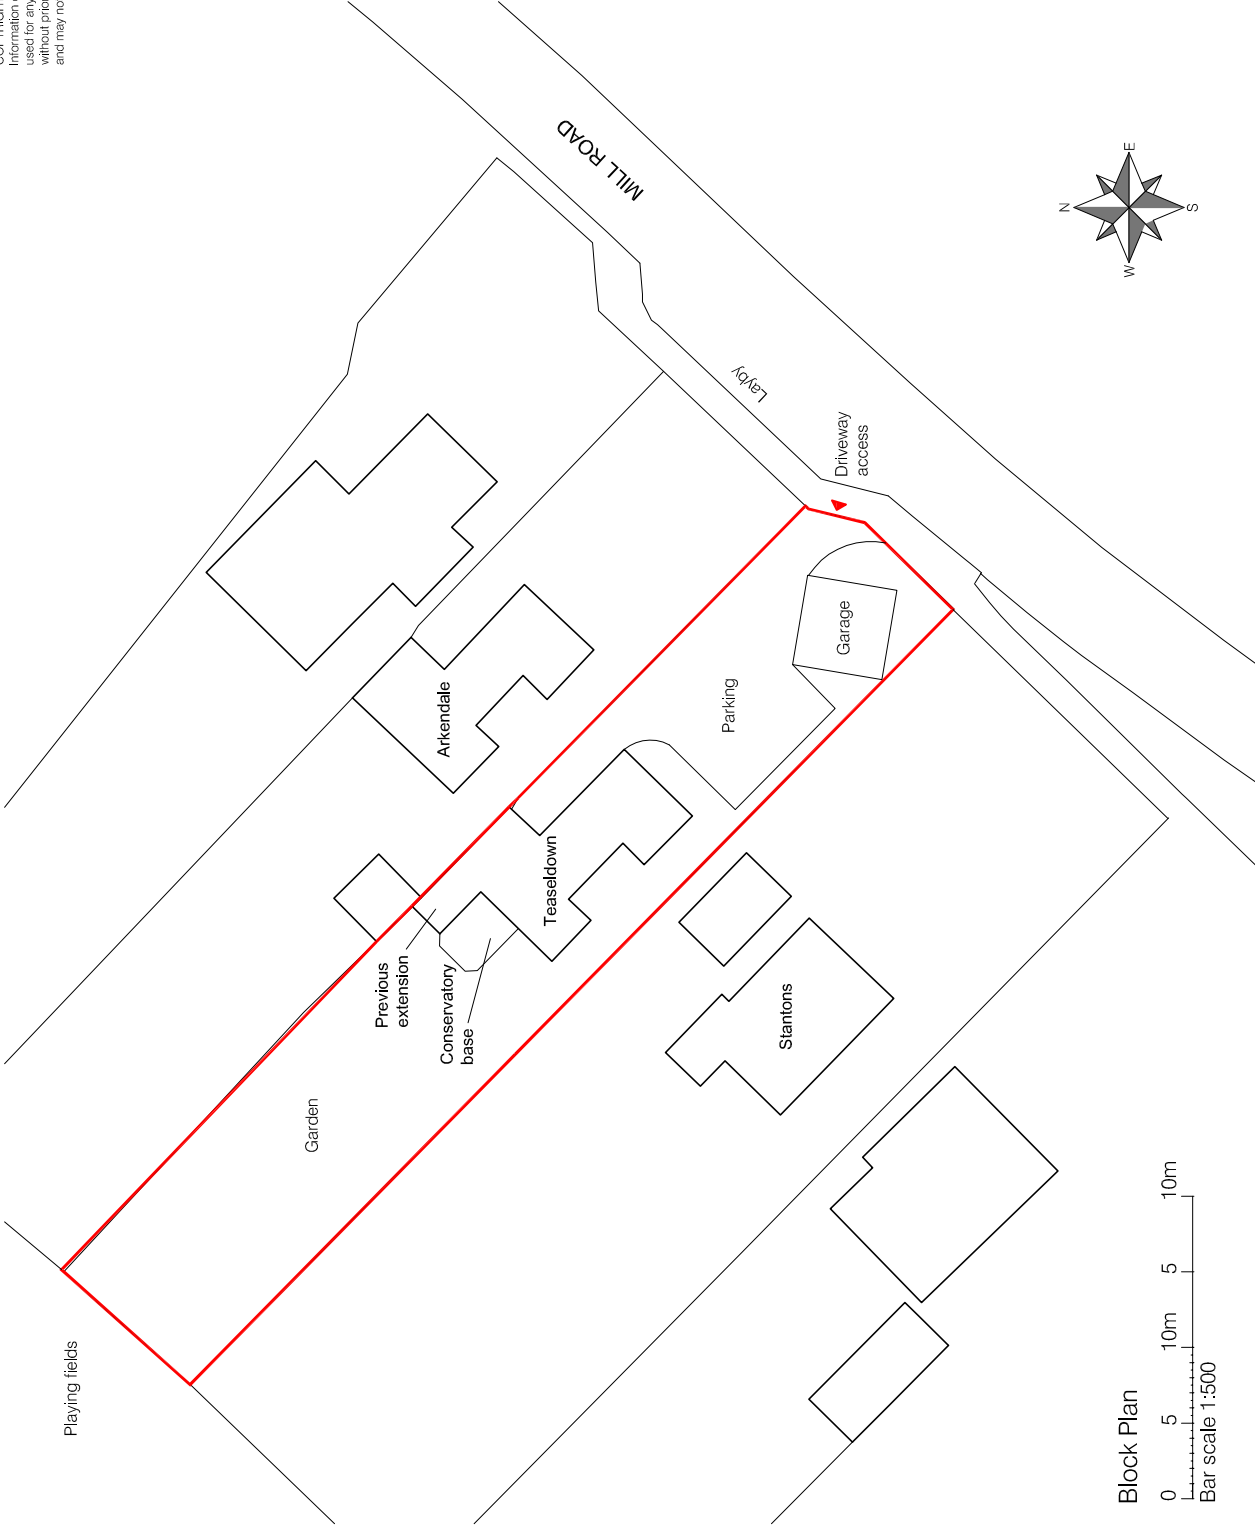

A		17/02/21		PLANNING APPLICATION		BB	
Rev.	Date	Description	file	Name			
drawn	BB						
date	JUNE 2021						
					scale	1:500	

**BLOCK PLAN
AS EXISTING**

Teaselown, Mill Road, Ridgewell, CO9 4SG

bb design
Architectural Design & Consultants
The Lodge, Little Bardfield Hall, Little Bardfield, Essex, CM7 4TT
T. 01279 654 629 M. 07977798061 E. benbatten@bbdesign.org.uk

459	02	A