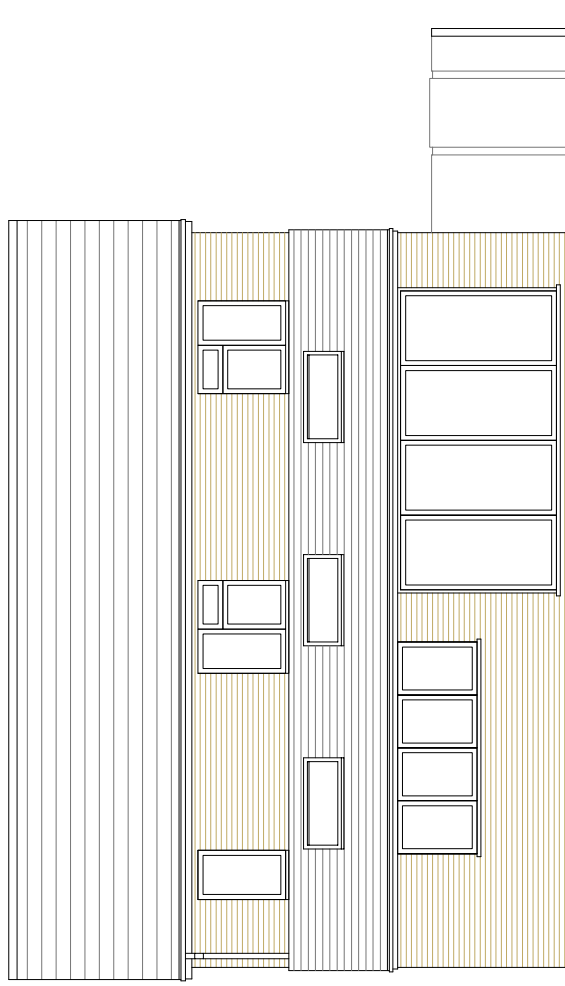

Front (Southeast) Elevation

Side (Southwest) Elevation

Rear (Northwest) Elevation

Side (Northeast) Elevation

Rev.	Date	Description	Name
A	17/02/21	PLANNING APPLICATION	BB

bb design
 Architectural Design & Consultants
 The Lodge, Little Bardfield Hall, Little Bardfield, Essex, CM7 4TT
 T. 01377 810 135 M. 07977798061 E. barfield@bbdesign.org.uk

Teaseidown, Mill Road
 Ridgewell
 Essex
 CO9 4SG

drawn	BB	file	-
date	JULY 2021	scale	1:100 @ A3

Elevations
 As Proposed

459	09	A
-----	----	---