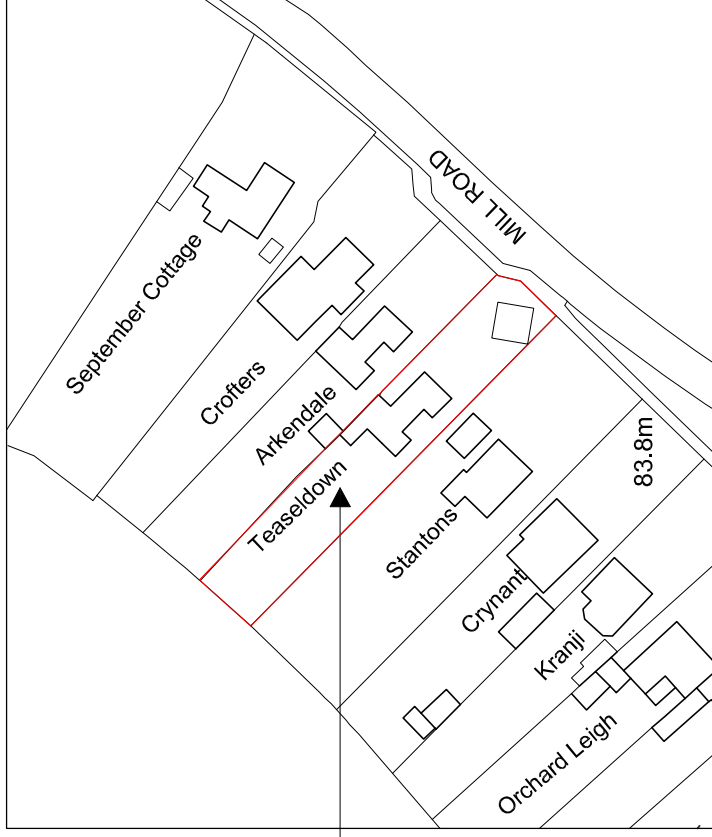

COPYRIGHT

The Site

Ordnance Survey, (c) Crown Copyright 2021. All rights reserved. Licence number 100022432

bb design
Architectural Design & Consultants
The Lodge, Little Bardfield Hall, Little Bardfield, Essex, CM7 4TT
T. 01279 654 629 M. 07977798061 E. benbullen@bbdesign.org.uk

Teasel Down, Mill Road, Ridgewell, CO9 4SG

LOCATION PLAN

Rev.	Date	Description	Name
A	17/07/21	PLANNING APPLICATION	BB

drawn	BB
date	JUNE 2021

file	scale
459	1:1250

01	A