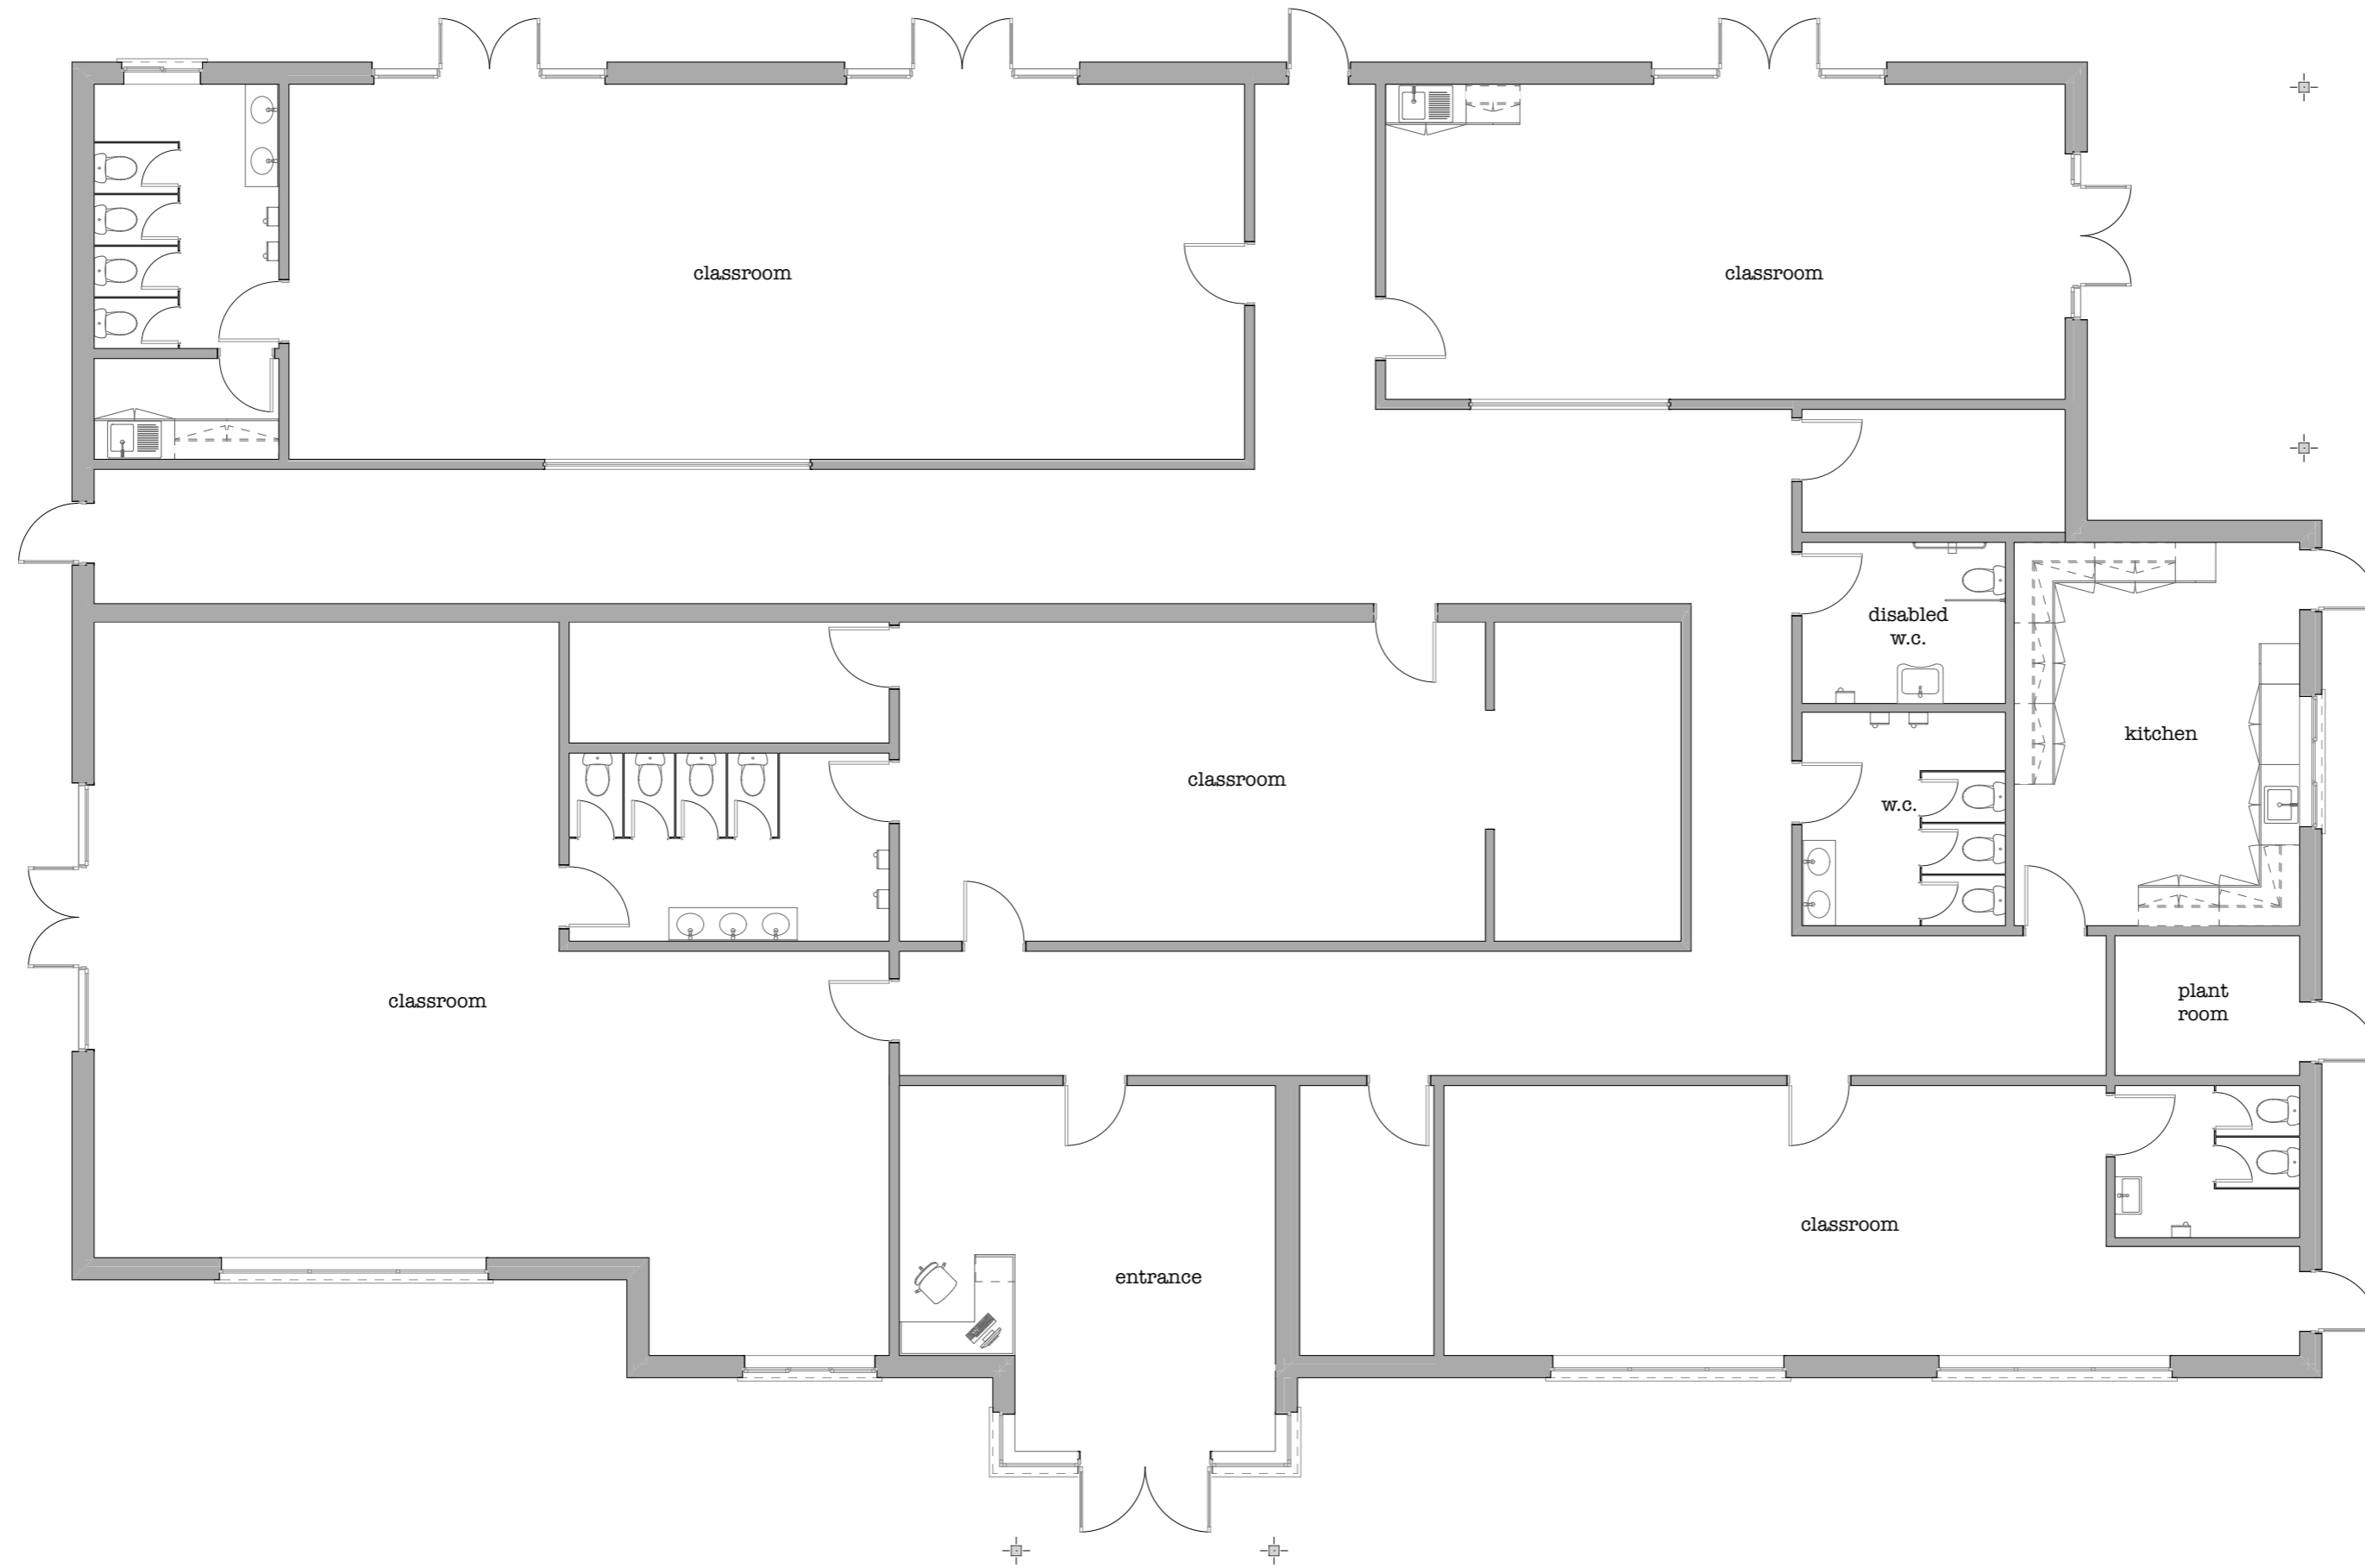

planning

Drawn by

JMR

Date

June 2021

Scale

1:100 @ A2

Job Number

ebr/00609

Drawing Number

A0.11

Revision	Description	Date

Ground floor

Do not scale. All dimensions to be checked on site prior to fabrication of components or execution of works. This drawing, the design and information contained within are copyright of ebrdesigns.com ltd and must not be used or reproduced without express permission. ebrdesigns.com ltd shall not be liable if used or reproduced without authorisation.