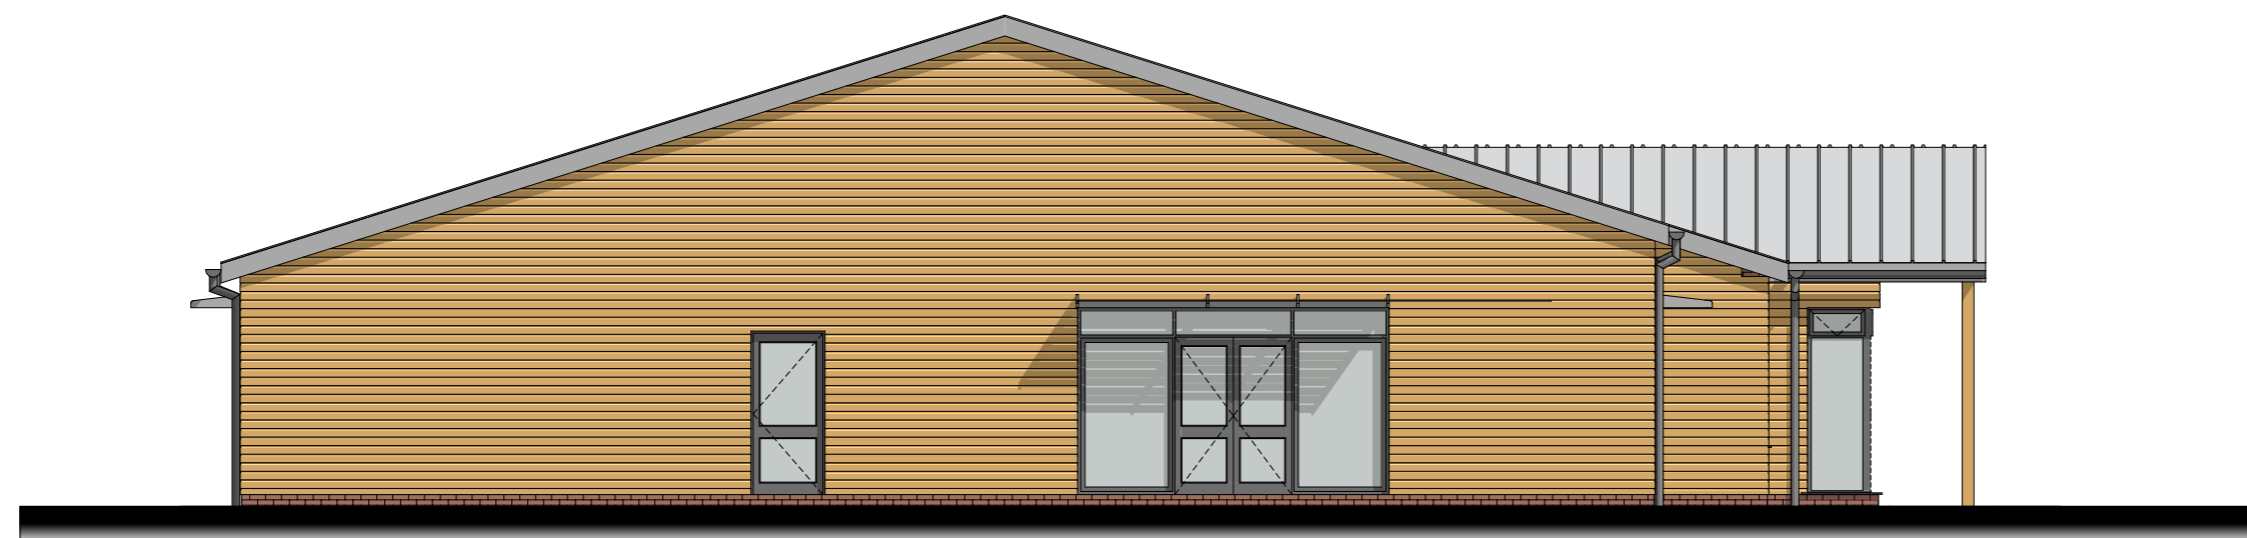

ebr/00609

Drawing Number

A0.12

Revision	Description	Date

Front elevation

Side elevation

Do not scale. All dimensions to be checked on site prior to fabrication of components or execution of works. This drawing, the design and information contained within are copyright of ebrdesigns.com ltd and must not be used or reproduced without express permission. ebrdesigns.com ltd shall not be liable if used or reproduced without authorisation.

Client

Mr & Mrs O'Sullivan

Job Title

proposed children's nursery

Land at
Cob Klin Lane
Urmston
M41 9LB

Drawing Title

Proposed elevations_02

Drawing Status

ebr/00609

Drawing Number

A0.13

Revision	Description	Date

Rear elevation

Side_2 elevation

Do not scale. All dimensions to be checked on site prior to fabrication of components or execution of works. This drawing, the design and information contained within are copyright of ebrdesigns.com ltd and must not be used or reproduced without express permission. ebrdesigns.com ltd shall not be liable if used or reproduced without authorisation.