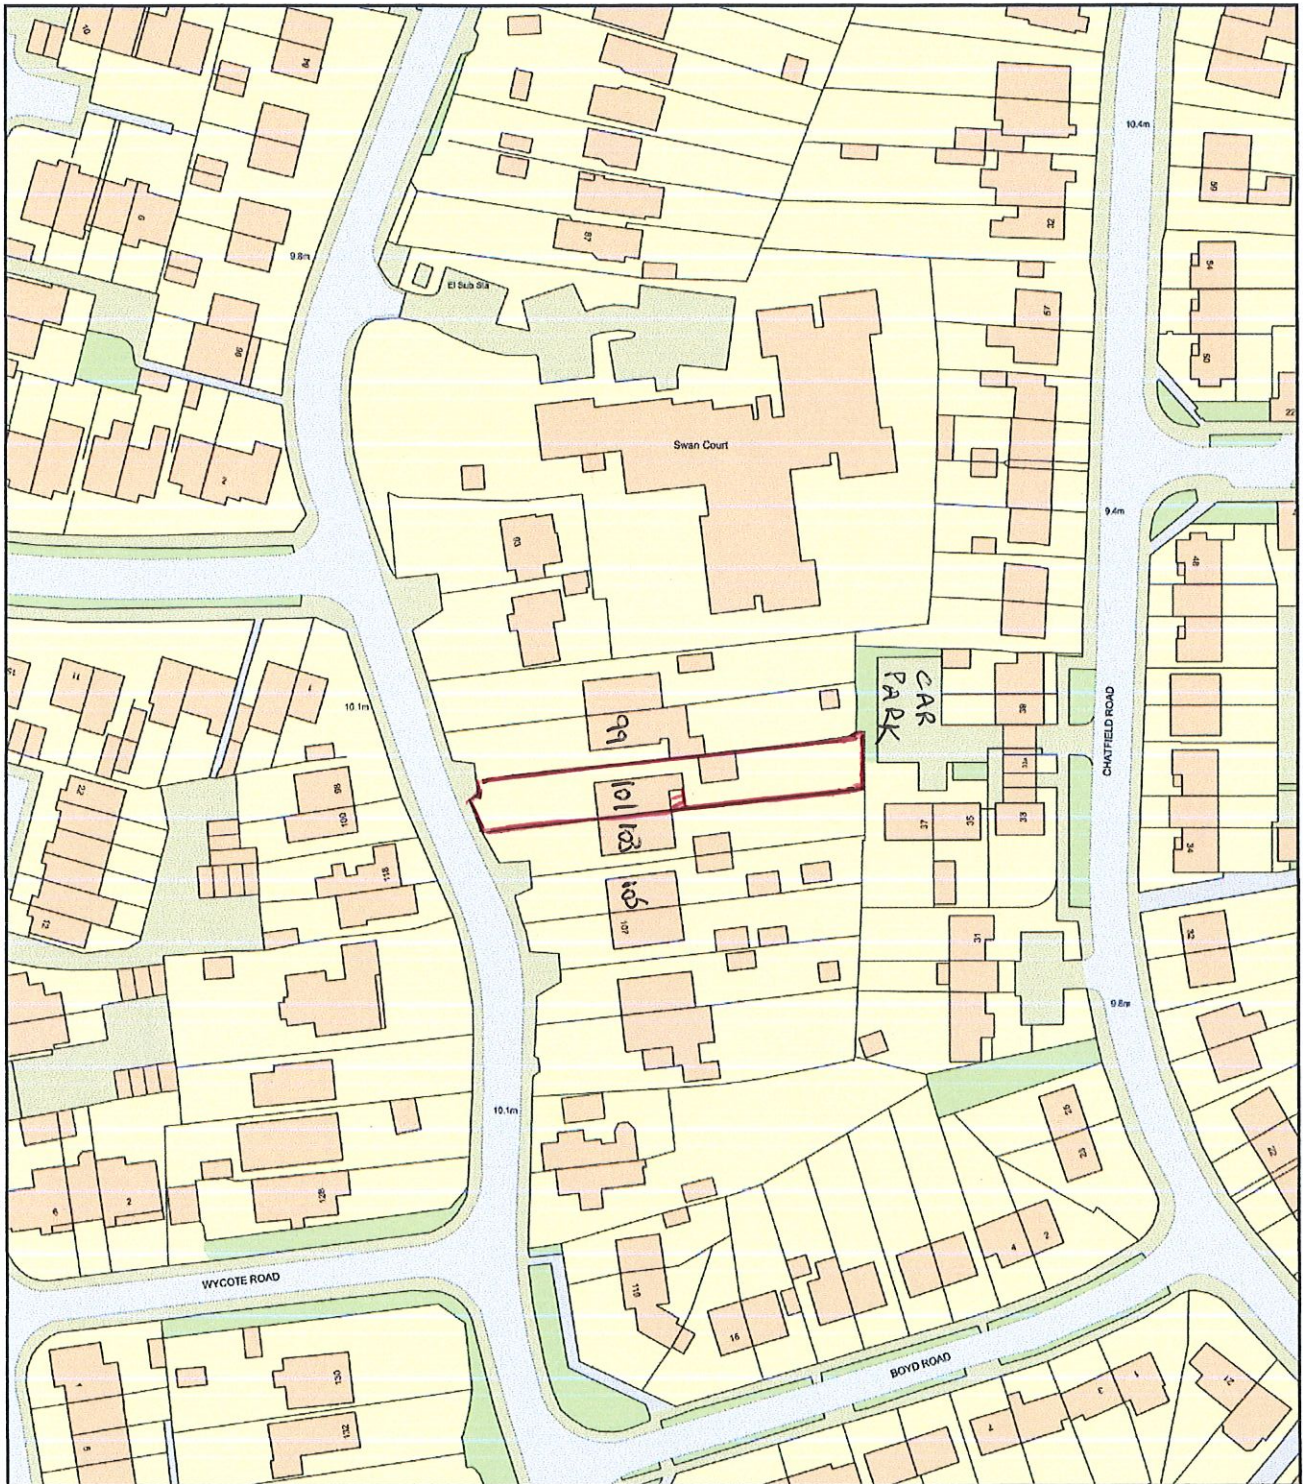

101 WYCH LANE - Location Plan

Plan Produced for: **BRIAN GOATER**

Date Produced: 21 Jul 2021

Plan Reference Number: TQRQM21202163817250

Scale: 1:1250 @ A4