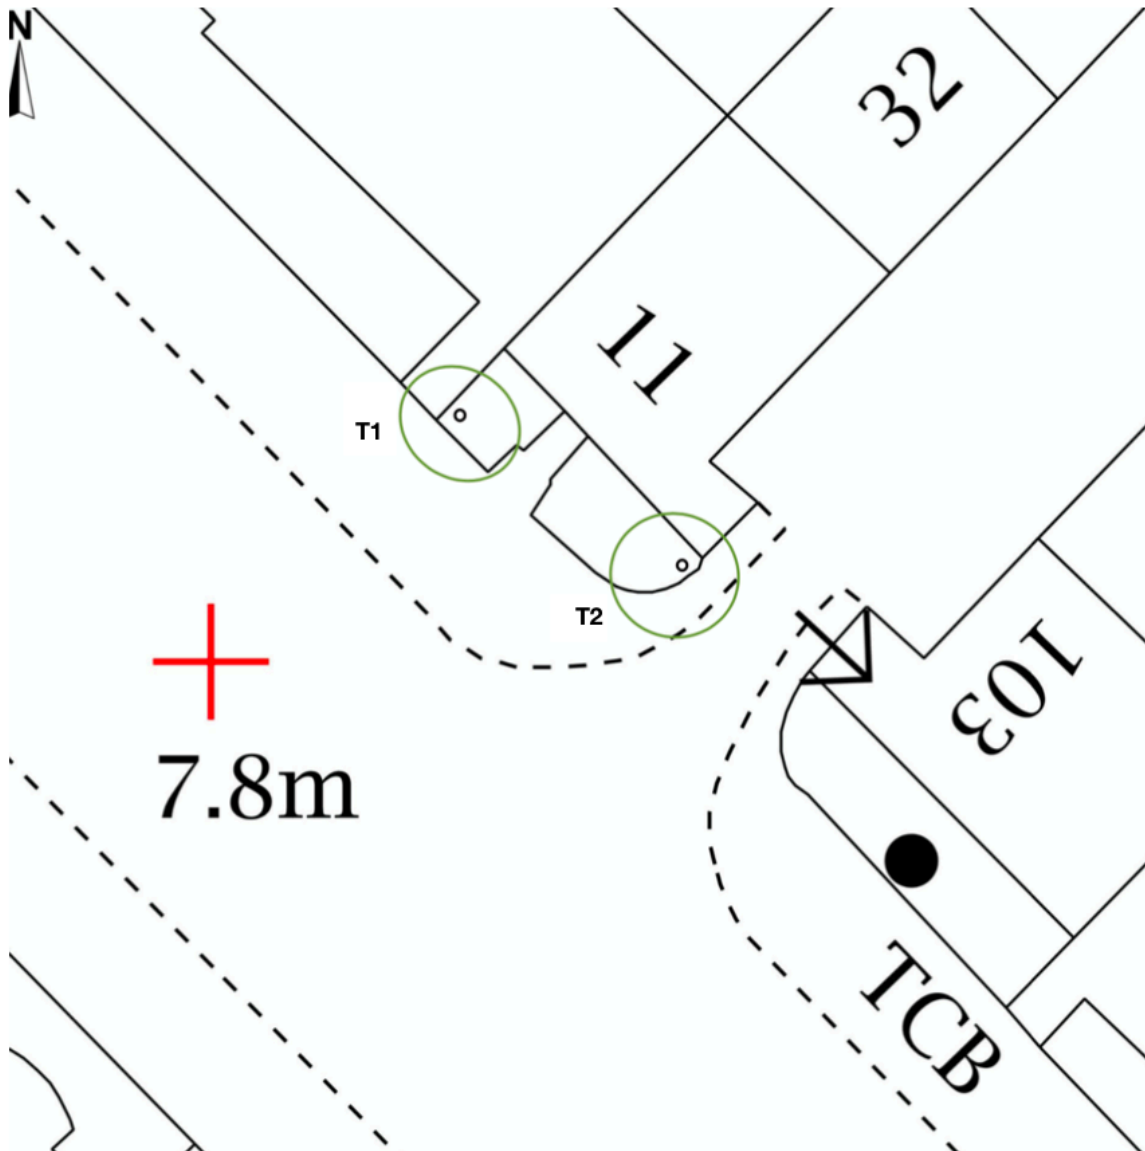

4.0 Tree Survey Site Plan

11 BELGRAVE PLACE, LONDON, SW1X 8AH

Map not to scale