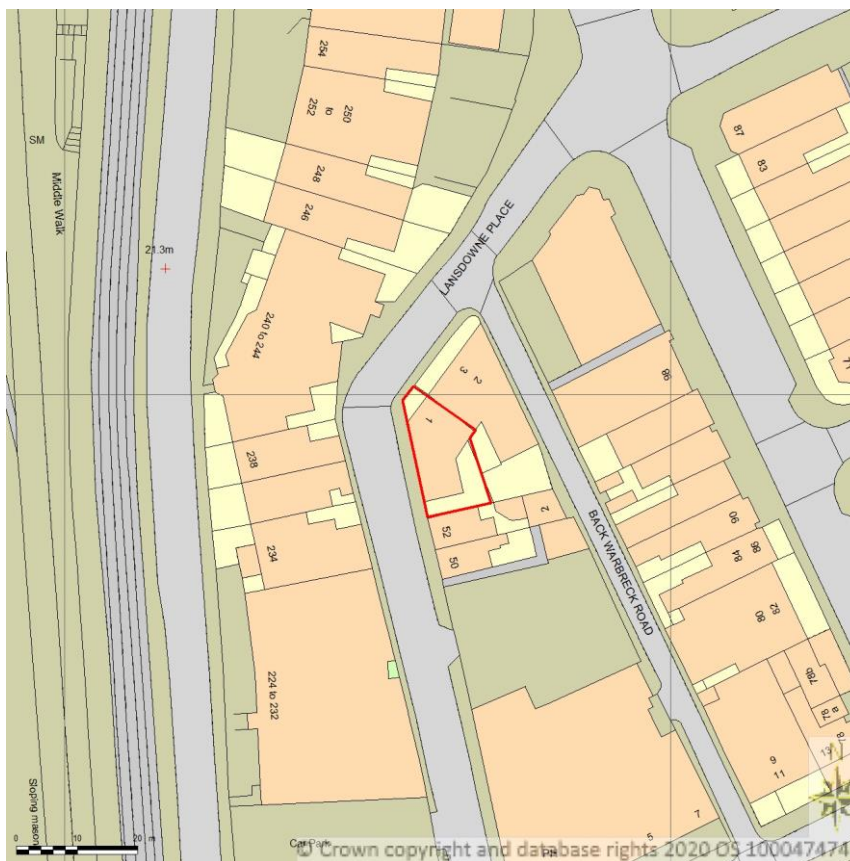

SITE LOCATION PLAN
AREA 2 HA
SCALE 1:1250 on A4
CENTRE COORDINATES: 330661, 436893

Supplied by Streetwise Maps Ltd
www.streetwise.net
Licence No: 100047474
18/09/2020 10:03