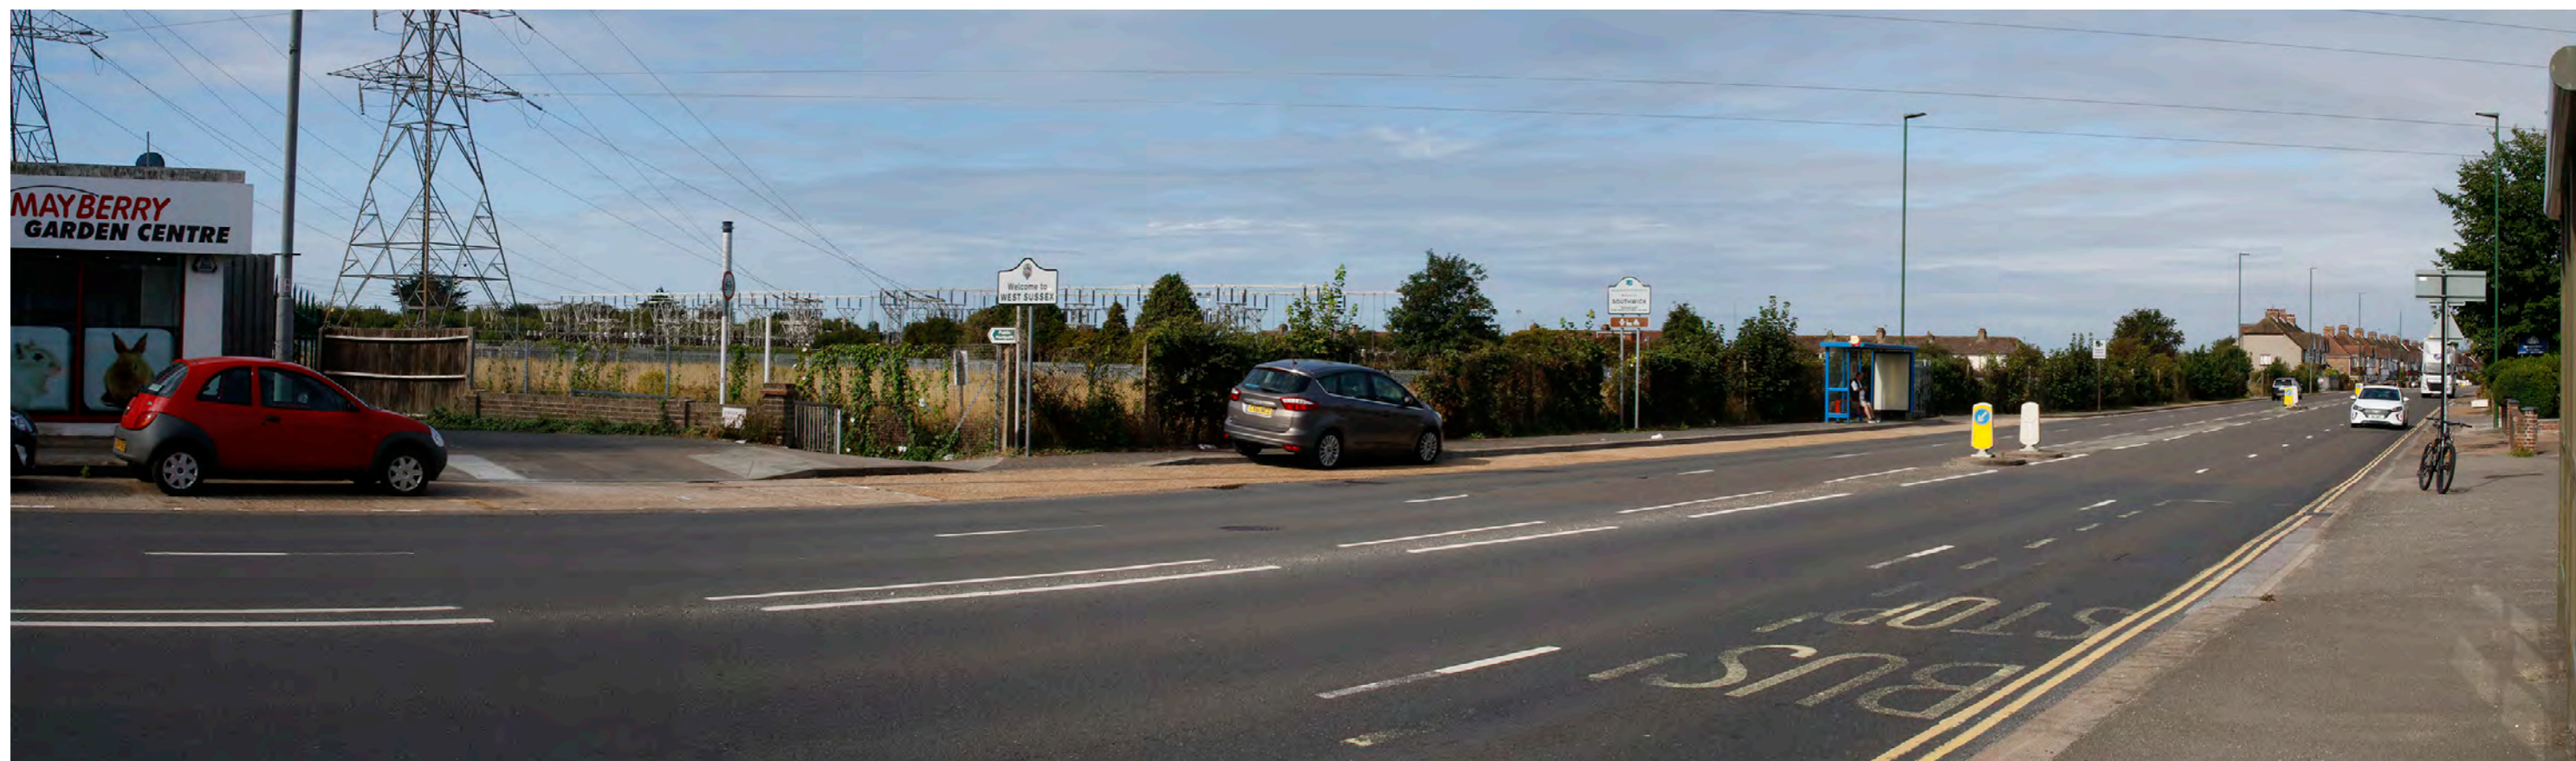

APPENDIX B - MAYBERRY GARDEN CENTRE: VIEWPOINT PHOTOGRAPHS

Viewpoint 01: Old Shoreham Road Looking South-West

Viewpoint 02: Old Shoreham Road Looking South-West

APPENDIX B - MAYBERRY GARDEN CENTRE: VIEWPOINT PHOTOGRAPHS

Viewpoint 03: Old Shoreham Road Looking South

Viewpoint 04: Old Shoreham Road Looking South-East

APPENDIX B - MAYBERRY GARDEN CENTRE: VIEWPOINT PHOTOGRAPHS

Viewpoint 05: Access Track to an Allotment Area Looking North

Viewpoint 06: PROW: Footpath Looking North-West

Viewpoint 07: PROW: Footpath Looking South