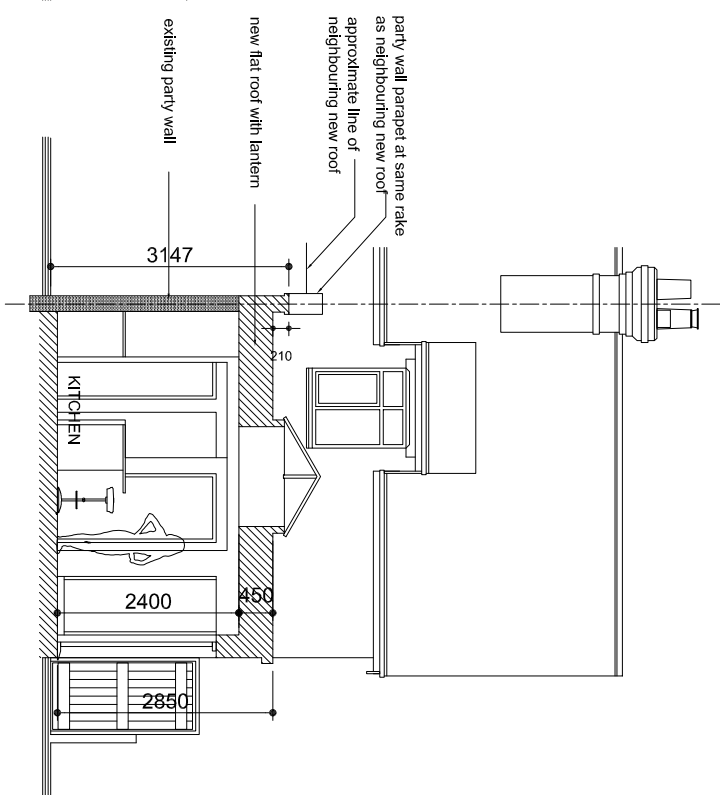

PROPOSED SOUTH WEST ELEVATION TO MAIN STREET

PROPOSED NORTH WEST ELEVATION

SECTION B-B

PROPOSED SOUTH EAST ELEVATION TO NEIGHBOUR

PROPOSED SECTION A-A

PROPOSED NORTH EAST ELEVATION

<b>CLIENT</b> Mrs D Beeson-Ely		<b>DESCRIPTION OF WORKS</b> Proposed single storey rear extension to form a family room and kitchen.	
<b>JOB</b> Proposed works to: Lilac Cottage, Main Street, Langer, NG13 9HE		<b>SHEET TITLE</b> Proposed Elevations	
RDS Design Services (Bingham) Ltd. 1 Belyony Close, Bingham, Notts. NG13 8TP web - <a href="http://www.rdsdesignservices.co.uk">www.rdsdesignservices.co.uk</a> email - <a href="mailto:rdsdesignservices@live.co.uk">rdsdesignservices@live.co.uk</a> Office - 01949 838128 Mob - 07980640454		date March 2021	
		scale 1:100 @ A3	
drg. no. 06			