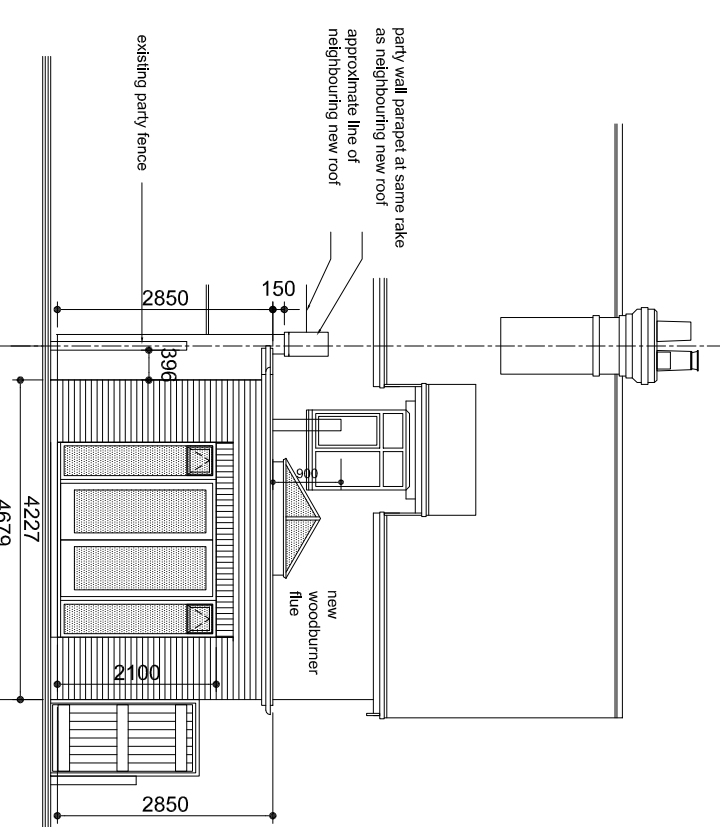

PROPOSED SOUTH WEST ELEVATION TO MAIN STREET

PROPOSED NORTH WEST ELEVATION

SECTION B-B

PROPOSED SOUTH EAST ELEVATION TO NEIGHBOUR

PROPOSED SECTION A-A

PROPOSED NORTH EAST ELEVATION

<b>CLIENT</b> Mrs D Beeson-Ely		<b>DESCRIPTION OF WORKS</b> Proposed single storey rear extension to form a family room and kitchen.	
<b>JOB</b> Proposed works to: Lilac Cottage, Main Street, Langer, NG13 9HE		<b>SHEET TITLE</b> Proposed Elevations	
RDS Design Services (Bingham) Ltd. 1 Belyony Close, Bingham, Notts. NG13 8TP web - <a href="http://www.rdsdesignservices.co.uk">www.rdsdesignservices.co.uk</a> email - <a href="mailto:rdsdesignservices@live.co.uk">rdsdesignservices@live.co.uk</a> Office - 01949 838128 Mob - 07980640454		date March 2021	
		scale 1:100 @ A3	
drg. no. 06			