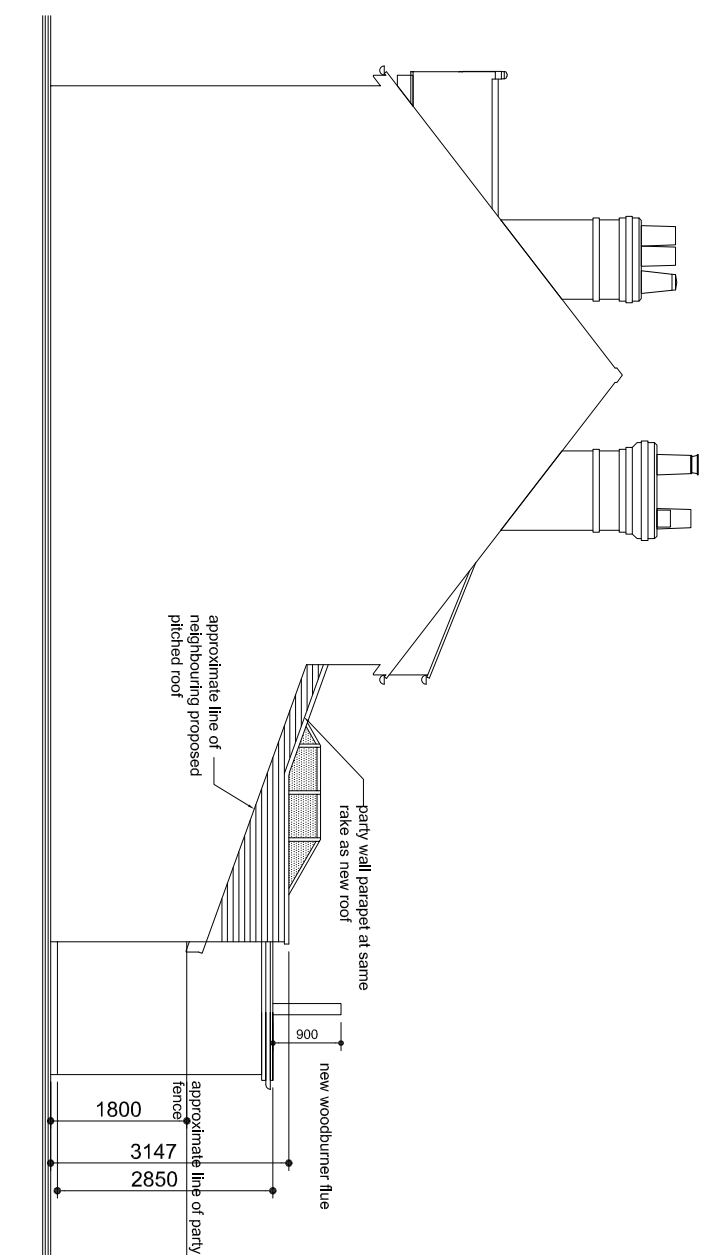

PROPOSED SOUTH WEST ELEVATION TO MAIN STREET

PROPOSED NORTH WEST ELEVATION

SECTION B-B

PROPOSED SOUTH EAST ELEVATION TO NEIGHBOUR

PROPOSED SECTION A-A

PROPOSED NORTH EAST ELEVATION

<b>CLIENT</b> Mrs D Beeson-Ely		<b>DESCRIPTION OF WORKS</b> Proposed single storey rear extension to form a family room and kitchen.	
<b>JOB</b> Proposed works to: Lilac Cottage, Main Street, Langer, NG13 9HE		<b>SHEET TITLE</b> Proposed Elevations	
RDS Design Services (Bingham) Ltd. 1 Belyony Close, Bingham, Notts. NG13 8TP web - <a href="http://www.rdsdesignservices.co.uk">www.rdsdesignservices.co.uk</a> email - <a href="mailto:rdsdesignservices@live.co.uk">rdsdesignservices@live.co.uk</a> Office - 01949 838128 Mob - 07980640454		date March 2021	
		scale 1:100 @ A3	
drg. no. 06			