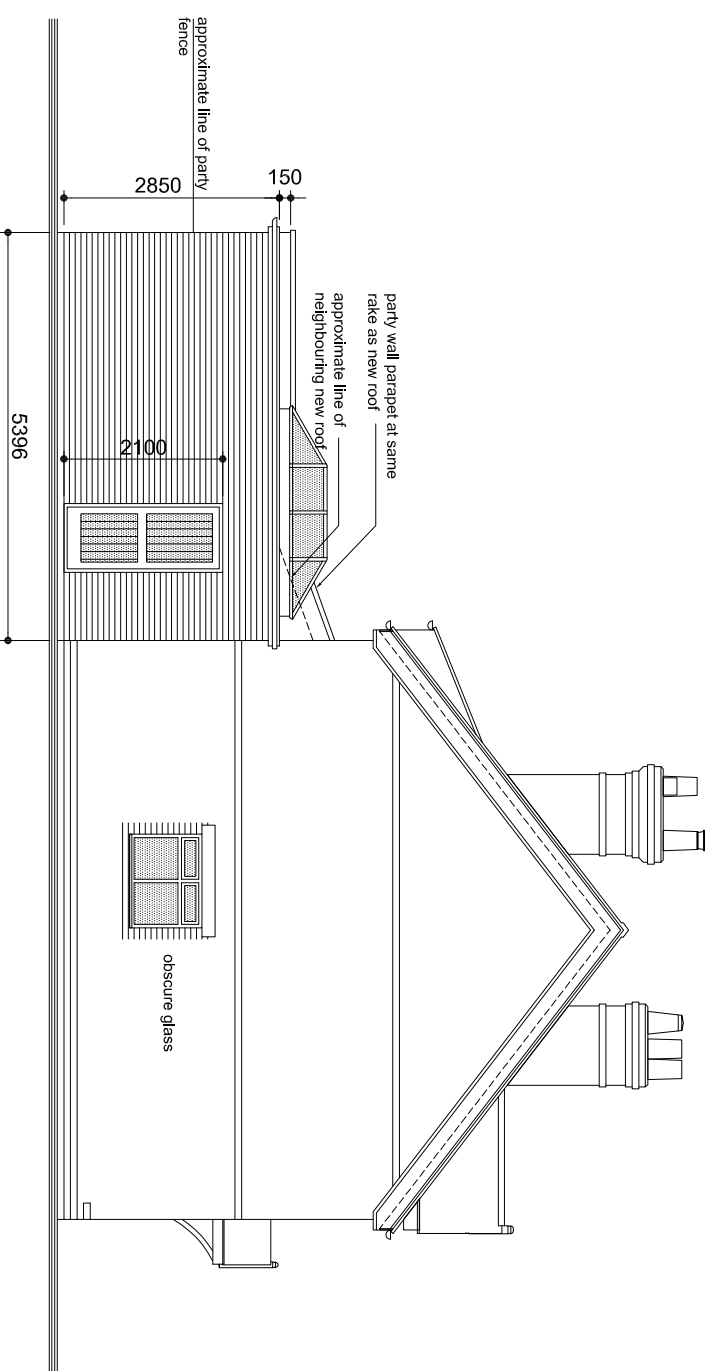

PROPOSED SOUTH WEST ELEVATION TO MAIN STREET

PROPOSED NORTH WEST ELEVATION

SECTION B-B

PROPOSED SOUTH EAST ELEVATION TO NEIGHBOUR

PROPOSED SECTION A-A

PROPOSED NORTH EAST ELEVATION

<b>CLIENT</b> Mrs D Beeson-Ely		<b>DESCRIPTION OF WORKS</b> Proposed single storey rear extension to form a family room and kitchen.	
<b>JOB</b> Proposed works to: Lilac Cottage, Main Street, Langer, NG13 9HE		<b>SHEET TITLE</b> Proposed Elevations	
RDS Design Services (Bingham) Ltd. 1 Belyony Close, Bingham, Notts. NG13 8TP web - <a href="http://www.rdsdesignservices.co.uk">www.rdsdesignservices.co.uk</a> email - <a href="mailto:rdsdesignservices@live.co.uk">rdsdesignservices@live.co.uk</a> Office - 01949 838128 Mob - 07980640454		date March 2021	
		scale 1:100 @ A3	
drg. no. 06			