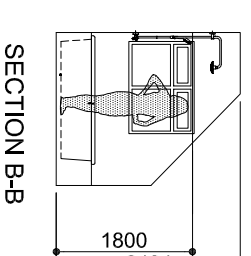

PROPOSED SOUTH WEST ELEVATION TO MAIN STREET

PROPOSED NORTH WEST ELEVATION

SECTION B-B

PROPOSED SOUTH EAST ELEVATION TO NEIGHBOUR

PROPOSED SECTION A-A

PROPOSED NORTH EAST ELEVATION

<b>CLIENT</b> Mrs D Beeson-Ely		<b>DESCRIPTION OF WORKS</b> Proposed single storey rear extension to form a family room and kitchen.	
<b>JOB</b> Proposed works to: Lilac Cottage, Main Street, Langer, NG13 9HE		<b>SHEET TITLE</b> Proposed Elevations	
RDS Design Services (Bingham) Ltd. 1 Belyony Close, Bingham, Notts. NG13 8TP web - <a href="http://www.rdsdesignservices.co.uk">www.rdsdesignservices.co.uk</a> email - <a href="mailto:rdsdesignservices@live.co.uk">rdsdesignservices@live.co.uk</a> Office - 01949 838128 Mob - 07980640454		date March 2021	
		scale 1:100 @ A3	
drg. no. 06			