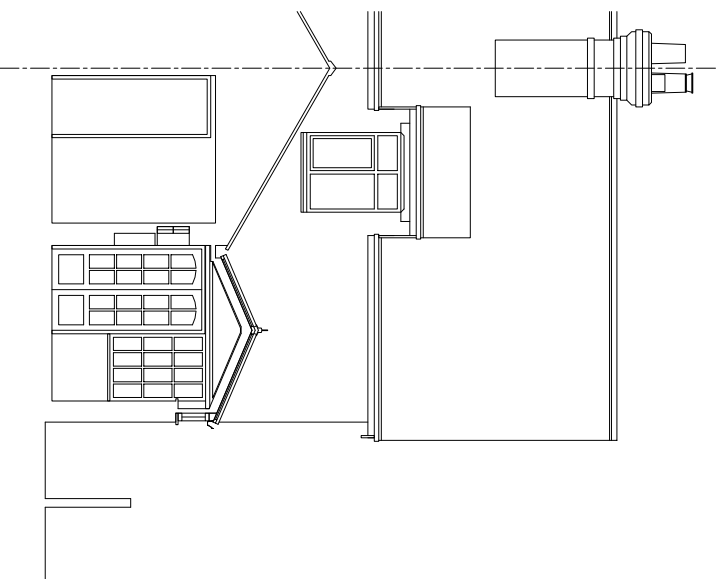

EXISTING SOUTH WEST ELEVATION TO MAIN STREET

EXISTING NORTH WEST ELEVATION

EXISTING SECTION A-A

EXISTING NORTH EAST ELEVATION

CLIENT Mrs D Beeson-Ely Proposed works to: Llac Cottage, Main Street, Langer, NG13 9HE		DESCRIPTION OF WORKS Proposed single storey rear extension to form a family room and kitchen.	
JOB RDS Design Services (Bingham) Ltd. 1 Belony Close, Bingham, Notts. NG13 8TP web - www.rdsdesignservices.co.uk email - rdsdesignservices@live.co.uk Office - 01949 838128 Mob - 07980640454		SHEET TITLE Existing Elevations	
		job ref. 21-012	date March 2021
drwg. no. 03	scale 1:100 @ A3		