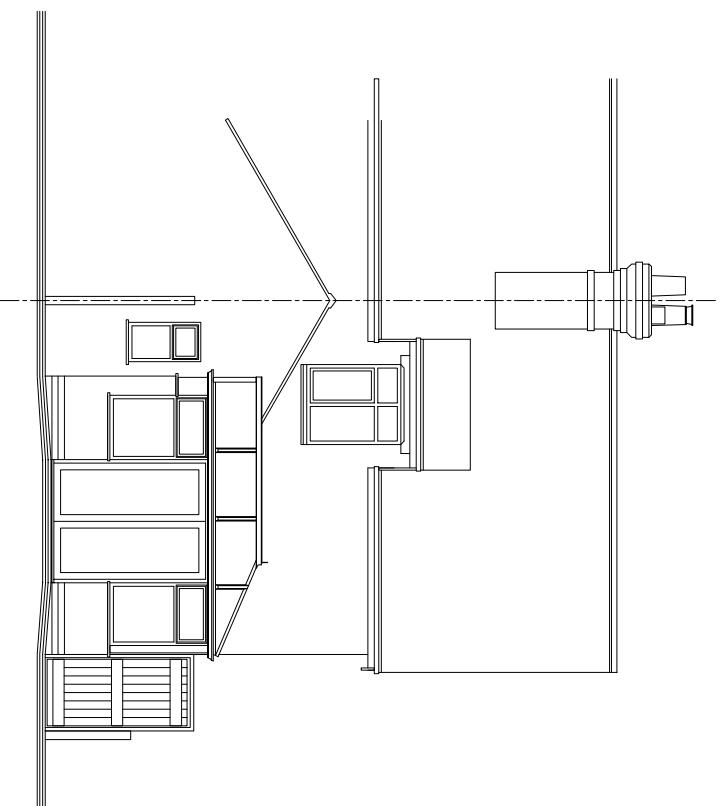

EXISTING SOUTH WEST ELEVATION TO MAIN STREET

EXISTING NORTH WEST ELEVATION

EXISTING SECTION A-A

EXISTING NORTH EAST ELEVATION

CLIENT Mrs D Beeson-Ely Proposed works to: Llac Cottage, Main Street, Langer, NG13 9HE		DESCRIPTION OF WORKS Proposed single storey rear extension to form a family room and kitchen.	
JOB RDS Design Services (Bingham) Ltd. 1 Belony Close, Bingham, Notts. NG13 8TP web - www.rdsdesignservices.co.uk email - rdsdesignservices@live.co.uk Office - 01949 838128 Mob - 07980640454		SHEET TITLE Existing Elevations	
		job ref. 21-012	date March 2021
drwg. no. 03	scale 1:100 @ A3		