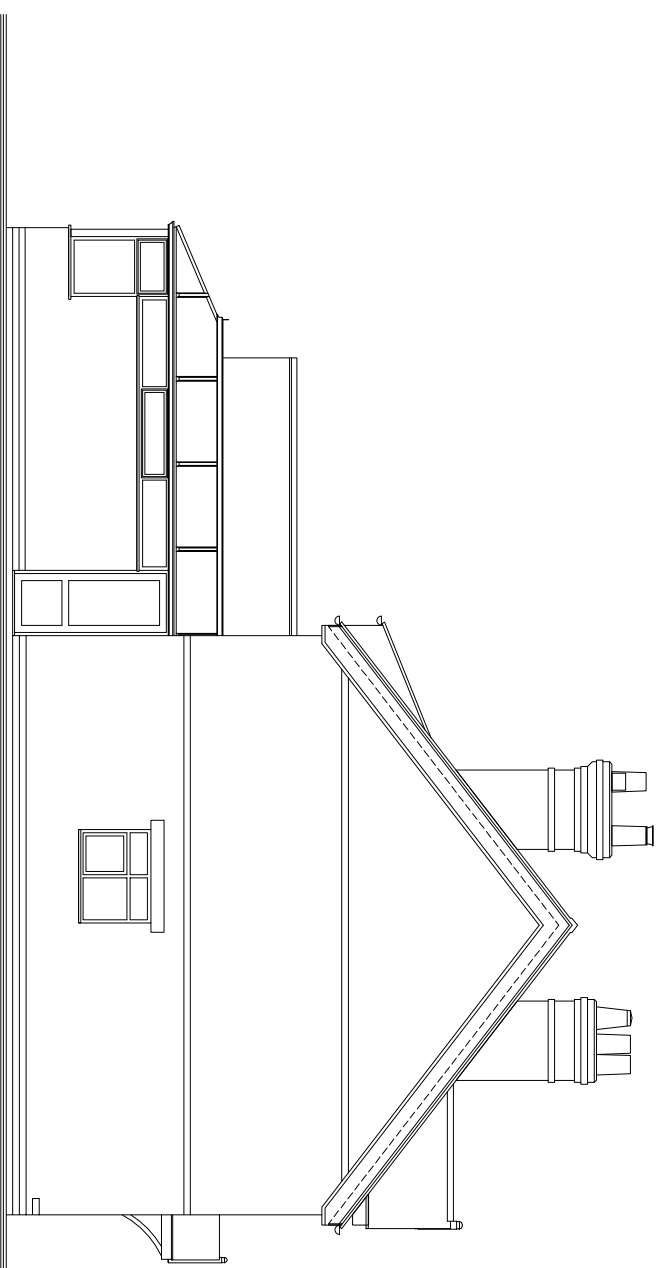

EXISTING SOUTH WEST ELEVATION TO MAIN STREET

EXISTING NORTH WEST ELEVATION

EXISTING SECTION A-A

EXISTING NORTH EAST ELEVATION

CLIENT Mrs D Beeson-Ely Proposed works to: Llac Cottage, Main Street, Langer, NG13 9HE		DESCRIPTION OF WORKS Proposed single storey rear extension to form a family room and kitchen.	
JOB RDS Design Services (Bingham) Ltd. 1 Belony Close, Bingham, Notts. NG13 8TP web - www.rdsdesignservices.co.uk email - rdsdesignservices@live.co.uk Office - 01949 838128 Mob - 07980640454		SHEET TITLE Existing Elevations	
		job ref. 21-012	date March 2021
drwg. no. 03	scale 1:100 @ A3		