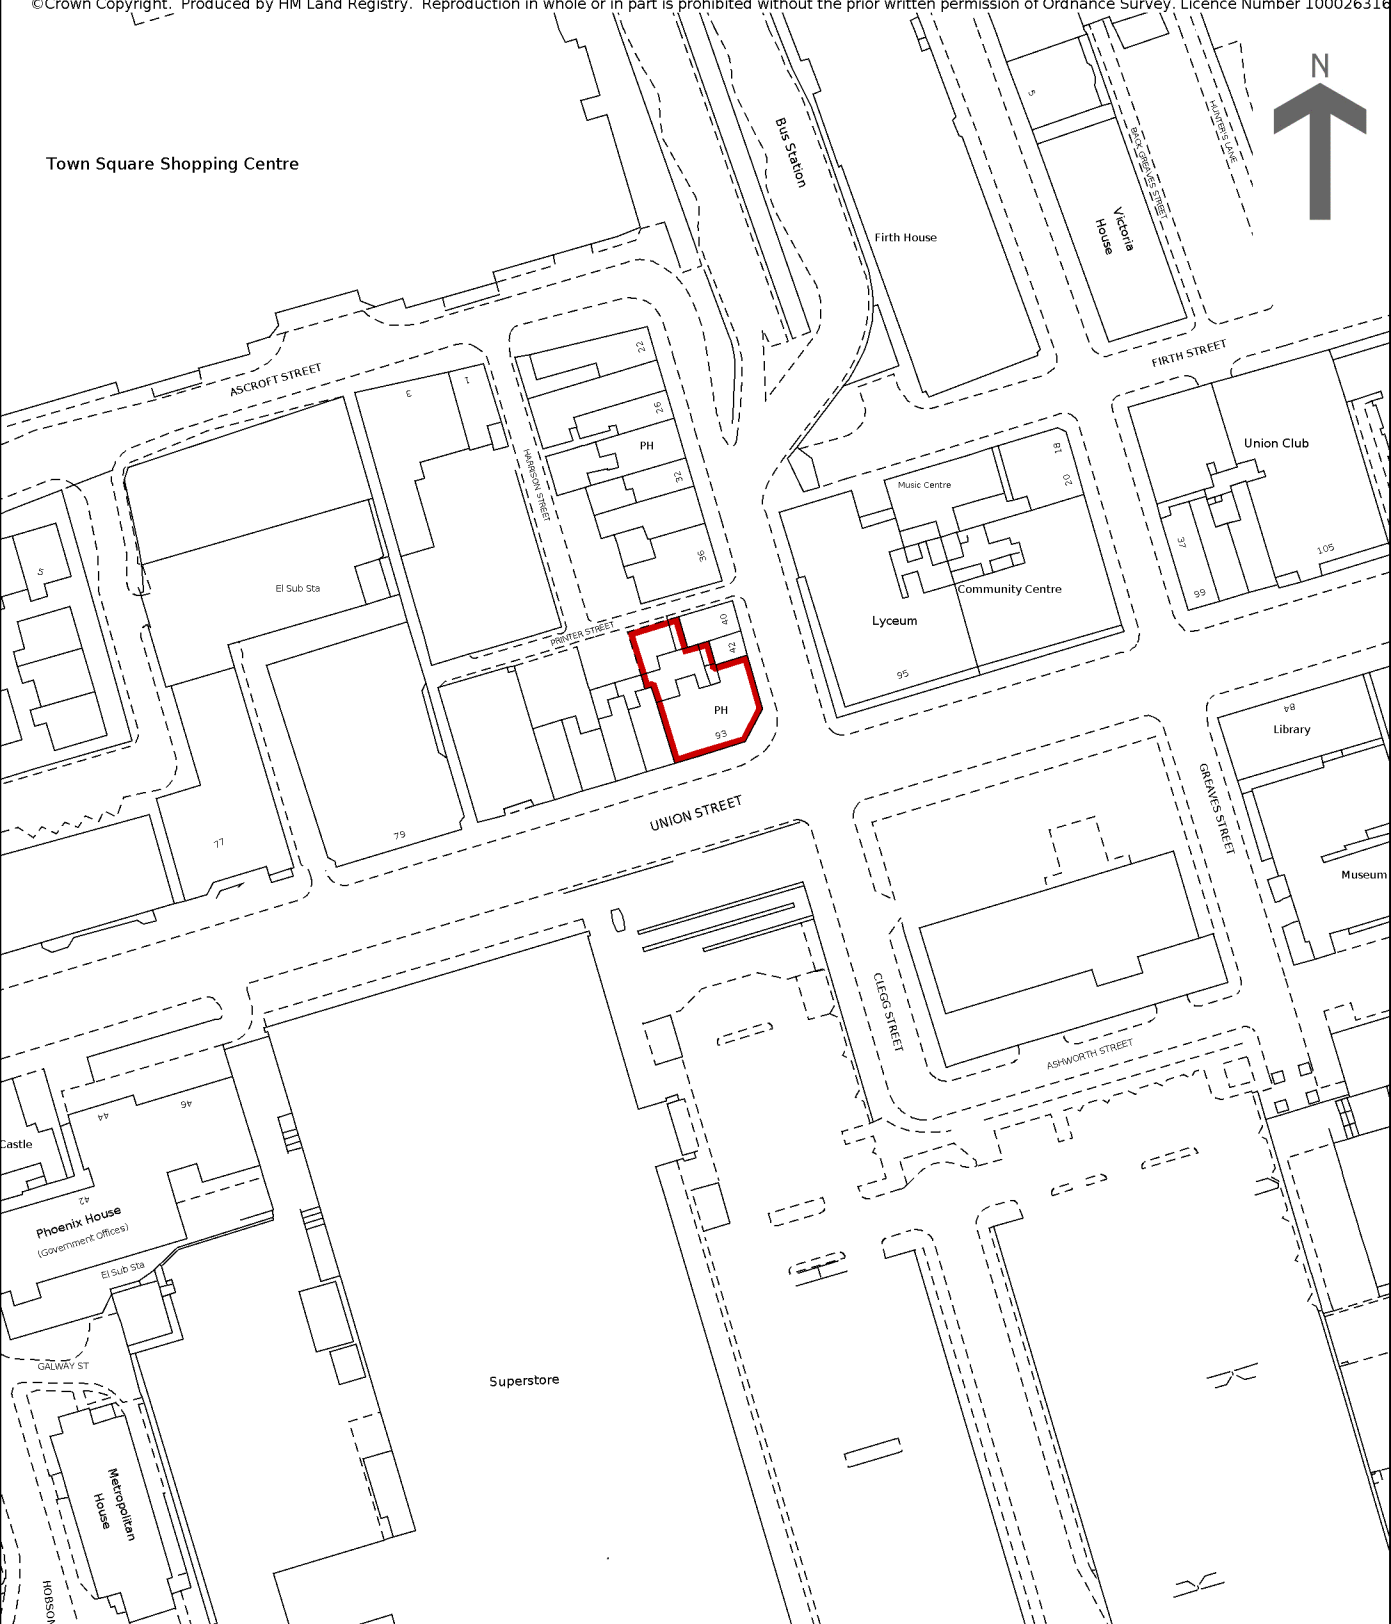

HM Land Registry Current title plan

Title number **MAN109375**
Ordnance Survey map reference **SD9204NE**
Scale **1:1250**
Administrative area **Greater Manchester :
Oldham**

© Crown Copyright. Produced by HM Land Registry. Reproduction in whole or in part is prohibited without the prior written permission of Ordnance Survey. Licence Number 100026316

This is a copy of the title plan on 1 JUL 2021 at 14:04:46. This copy does not take account of any application made after that time even if still pending in HM Land Registry when this copy was issued.

HM Land Registry endeavours to maintain high quality and scale accuracy of title plan images. The quality and accuracy of any print will depend on your printer, your computer and its print settings. This title plan shows the general position, not the exact line, of the boundaries. It may be subject to distortions in scale. Measurements scaled from this plan may not match measurements between the same points on the ground.